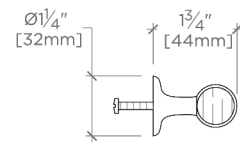

CERTIFICATIONS

PRODUCT (NOTES)

Stockton

SKHW13

Stockton Tirette en métal de 30 cm

TOP VIEW

SCALE: 3"=1'-0"

FRONT VIEW

SCALE: 3"=1'-0"

SIDE VIEW

SCALE: 3"=1'-0"