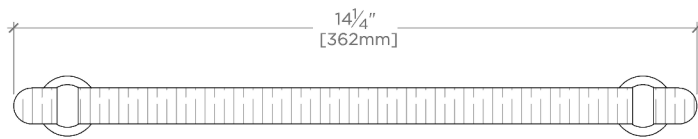

CERTIFICATIONS

PRODUCT (NOTES)

Stockton

SKHW13

Stockton Tirette en métal de 30 cm

TOP VIEW

SCALE: 3"=1'-0"

FRONT VIEW

SCALE: 3"=1'-0"

SIDE VIEW

SCALE: 3"=1'-0"