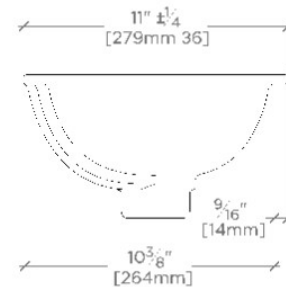

Manchester

MRLVQU

Manchester Undermount Oval Vitreous China Lavatory Sink
13 1/2" x 11" x 6"

SHOWN IN MANCHESTER UNDERMOUNT OVAL VITREOUS CHINA LAVATORY SINK 13 1/2" X 11" X 6" | MRLVQU

TECHNICAL DETAILS

ADA Compliance: When installed per ADA guidelines
Bowl Shape: Oval
Depth/Width: 279 mm
Drain Style: Center Drain
Height: 152 mm
Installation Type: Undermount
Length: 343 mm
Number Of Holes: Two Hole
Outer Rim Shape: Oval
Primary Material: Vitreous China
Suggested Application: Bath

WATERWORKS

Manchester

MRLVQU

Manchester Undermount Oval Vitreous China Lavatory Sink
13 1/2" x 11" x 6"

TOP VIEW

SCALE: 1 1/2"=1'-0"

FRONT VIEW

SCALE: 1 1/2"=1'-0"

SIDE VIEW

SCALE: 1 1/2"=1'-0"

DIMENSIONAL TOLERANCE: +/- 2%