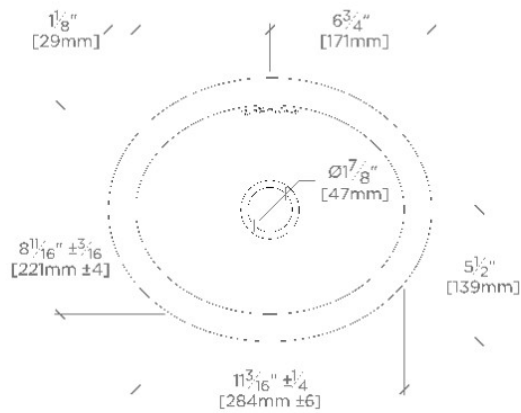

Manchester

MRLVQU

Manchester Undermount Oval Vitreous China Lavatory Sink
13 1/2" x 11" x 6"

SHOWN IN MANCHESTER UNDERMOUNT OVAL VITREOUS CHINA LAVATORY SINK 13 1/2" X 11" X 6" | MRLVQU

TECHNICAL DETAILS

ADA Compliance: When installed per ADA guidelines
Bowl Shape: Oval
Depth/Width: 279 mm
Drain Style: Center Drain
Height: 152 mm
Installation Type: Undermount
Length: 343 mm
Number Of Holes: Two Hole
Outer Rim Shape: Oval
Primary Material: Vitreous China
Suggested Application: Bath

WATERWORKS

Manchester

MRLVQU

Manchester Undermount Oval Vitreous China Lavatory Sink
13 1/2" x 11" x 6"

TOP VIEW

SCALE: 1 1/2"=1'-0"

FRONT VIEW

SCALE: 1 1/2"=1'-0"

SIDE VIEW

SCALE: 1 1/2"=1'-0"

DIMENSIONAL TOLERANCE: +/- 2%