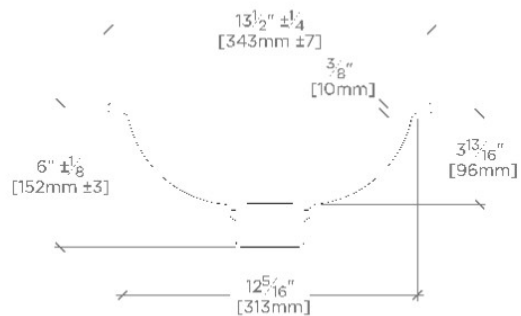

Manchester

MRLVQU

Manchester Undermount Oval Vitreous China Lavatory Sink
13 1/2" x 11" x 6"

SHOWN IN MANCHESTER UNDERMOUNT OVAL VITREOUS CHINA LAVATORY SINK 13 1/2" X 11" X 6" | MRLVQU

TECHNICAL DETAILS

ADA Compliance: When installed per ADA guidelines
Bowl Shape: Oval
Depth/Width: 279 mm
Drain Style: Center Drain
Height: 152 mm
Installation Type: Undermount
Length: 343 mm
Number Of Holes: Two Hole
Outer Rim Shape: Oval
Primary Material: Vitreous China
Suggested Application: Bath

WATERWORKS

Manchester

MRLVQU

Manchester Undermount Oval Vitreous China Lavatory Sink
13 1/2" x 11" x 6"

TOP VIEW

SCALE: 1 1/2"=1'-0"

FRONT VIEW

SCALE: 1 1/2"=1'-0"

SIDE VIEW

SCALE: 1 1/2"=1'-0"

DIMENSIONAL TOLERANCE: +/- 2%