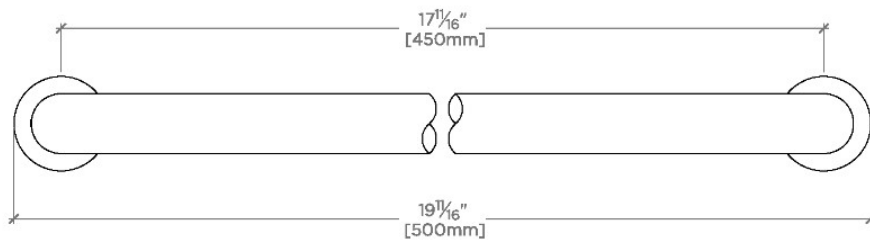

Essentials

E201TW

Essentials Modern 230v Single-Rail Towel Warmer

SHOWN IN ESSENTIALS MODERN 230V SINGLE-RAIL TOWEL WARMER | E201TW

TECHNICAL DETAILS

Diameter Of Legs Tubes: 32 mm
Electric Requirements: 0.05A
Primary Material: Brass
Voltage: 230V
Wet/Dry: Wet or Dry

CERTIFICATIONS

PRODUCT (NOTES)

Essentials Modern 230v Single-Rail Towel Warmer

TOP VIEW

SCALE: 3"=1'-0"

FRONT VIEW

SCALE: 3"=1'-0"

SIDE VIEW

SCALE: 3"=1'-0"