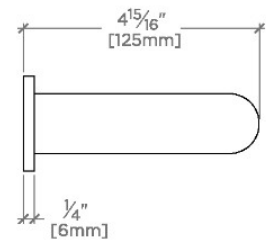

CERTIFICATIONS

PRODUCT (NOTES)

Essentials Modern 230v Single-Rail Towel Warmer

TOP VIEW

SCALE: 3"=1'-0"

FRONT VIEW

SCALE: 3"=1'-0"

SIDE VIEW

SCALE: 3"=1'-0"