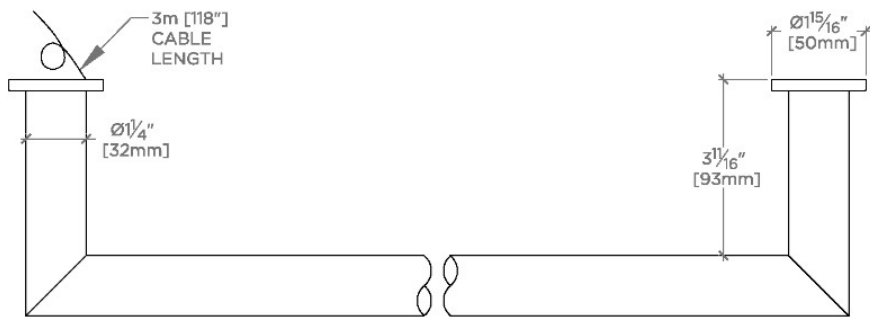

CERTIFICATIONS

PRODUCT (NOTES)

Essentials Modern 230v Single-Rail Towel Warmer

TOP VIEW

SCALE: 3"=1'-0"

FRONT VIEW

SCALE: 3"=1'-0"

SIDE VIEW

SCALE: 3"=1'-0"