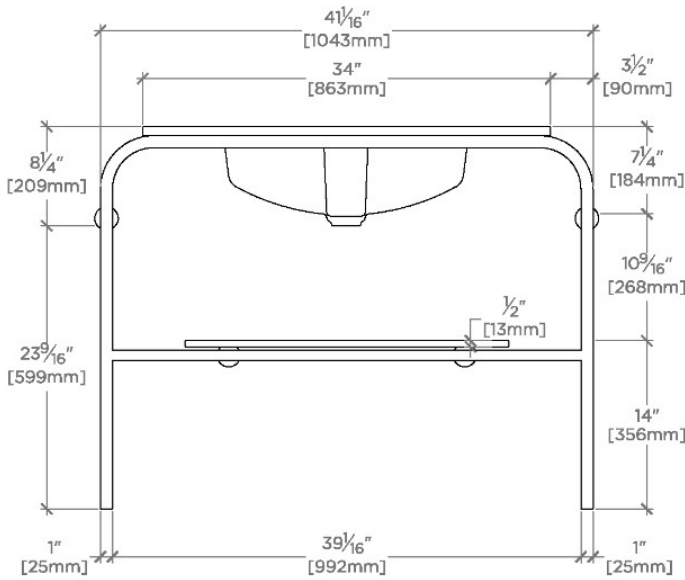

### TECHNICAL DETAILS

ADA Compliance: No  
Depth/Width: 503 mm  
Diameter Of Legs Tubes: 32 mm  
Height: 832 mm  
Horizontal Rail Material: Glass  
Installation Type: Wall Mounted  
Leg Material: Metal  
Length: 710 mm  
Number Of Holes: Zero Holes  
Number Of Legs: Two  
Outer Rim Shape: Rectangular  
Primary Material: 20 SWG Brass  
Sink Visibility: Y  
Storage Capacity: 0 cubic cm  
Suggested Application: Bath

## Flyte

FLWS01

Flyte Metal Round Single Two Leg Washstand 42" x 23 3/4" x 31 3/4" with Glass Shelf with UNLV22 and Slab Top

TOP VIEW

SCALE: 3/4"=1'-0"

FRONT VIEW

SCALE: 3/4"=1'-0"

SIDE VIEW

SCALE: 3/4"=1'-0"