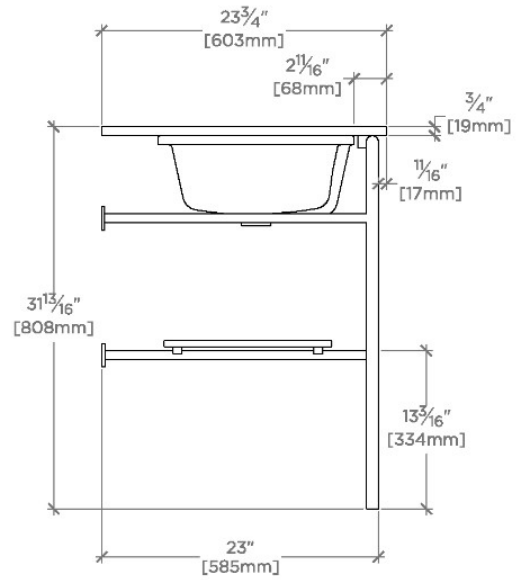

### TECHNICAL DETAILS

ADA Compliance: No  
Depth/Width: 503 mm  
Diameter Of Legs Tubes: 32 mm  
Height: 832 mm  
Horizontal Rail Material: Glass  
Installation Type: Wall Mounted  
Leg Material: Metal  
Length: 710 mm  
Number Of Holes: Zero Holes  
Number Of Legs: Two  
Outer Rim Shape: Rectangular  
Primary Material: 20 SWG Brass  
Sink Visibility: Y  
Storage Capacity: 0 cubic cm  
Suggested Application: Bath

## Flyte

FLWS01

Flyte Metal Round Single Two Leg Washstand 42" x 23 3/4" x 31 3/4" with Glass Shelf with UNLV22 and Slab Top

TOP VIEW

SCALE: 3/4"=1'-0"

FRONT VIEW

SCALE: 3/4"=1'-0"

SIDE VIEW

SCALE: 3/4"=1'-0"