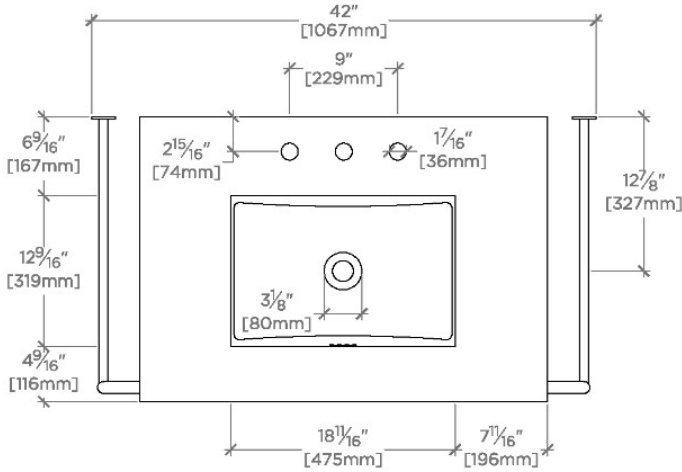

### TECHNICAL DETAILS

ADA Compliance: No  
Depth/Width: 503 mm  
Diameter Of Legs Tubes: 32 mm  
Height: 832 mm  
Horizontal Rail Material: Glass  
Installation Type: Wall Mounted  
Leg Material: Metal  
Length: 710 mm  
Number Of Holes: Zero Holes  
Number Of Legs: Two  
Outer Rim Shape: Rectangular  
Primary Material: 20 SWG Brass  
Sink Visibility: Y  
Storage Capacity: 0 cubic cm  
Suggested Application: Bath

## Flyte

FLWS01

Flyte Metal Round Single Two Leg Washstand 42" x 23 3/4" x 31 3/4" with Glass Shelf with UNLV22 and Slab Top

TOP VIEW

SCALE: 3/4"=1'-0"

FRONT VIEW

SCALE: 3/4"=1'-0"

SIDE VIEW

SCALE: 3/4"=1'-0"