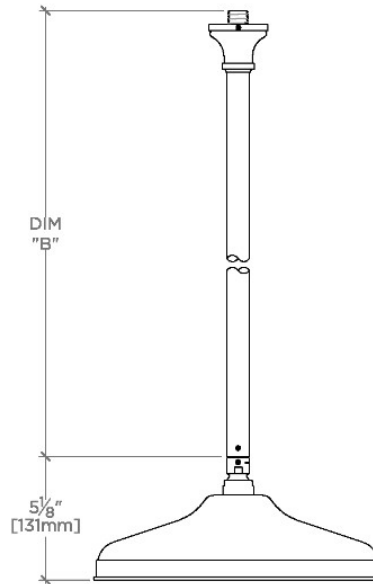

ETOILE

ETS122

Etoile 12" Rain Showerhead with 18" Ceiling Mounted Shower Arm

SHOWN IN ETOILE 12" RAIN SHOWERHEAD WITH 18" CEILING MOUNTED SHOWER ARM | ETS122

TECHNICAL DETAILS

Adjustable Versus Fixed Spray: Fixed
 Fittings Hole Diameter: 1 1/4"
 Flow Restriction Options: 1.5, 1.75, 2.0
 Inlet Connection Size: 1/2"
 Inlet Connection Type: Male NPT
 Pivot: Y
 Primary Material: Brass
 Restricted Maximum Flow Rate: 1.75 gpm
 Water Pressure Maximum: 85.0 psi
 Water Pressure Minimum: 20.0 psi
 Water Pressure Recommended: 45.0 psi

PRODUCT FEATURES

Made of Brass

Features a swivel 12" rain showerhead with easy clean rubber nozzles

Includes an 18" ceiling mounted shower arm

Stocked in Brass, Chrome, Nickel and Matte Nickel

Rain showerhead available in 1.75gpm (6.6L/min) flow rate

CERTIFICATIONS

PRODUCT (NOTES)

WATERWORKS

ETOILE

ETS122

Etoile 12" Rain Showerhead with 18" Ceiling Mounted Shower Arm

CEILING VIEW SCALE: 1/2"=1'-0"

STYLE NO.	DIM "A"	DIM "B"
ETS120	11 ³ / ₄ " [298mm]	6 ⁹ / ₁₆ " [167mm]
FRS120		
JUS120		
ETS121	17 ³ / ₄ " [450mm]	12 ⁹ / ₁₆ " [319mm]
FRS121		
JUS121		
ETS122	23 ³ / ₄ " [603mm]	18 ⁹ / ₁₆ " [472mm]
FRS122		
JUS122		

FRONT VIEW SCALE: 1/2"=1'-0"

SIDE VIEW SCALE: 1/2"=1'-0"