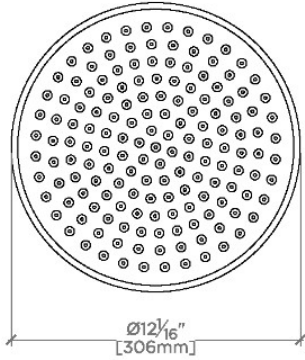

ETOILE

ETS122

Etoile 12" Rain Showerhead with 18" Ceiling Mounted Shower Arm

SHOWN IN ETOILE 12" RAIN SHOWERHEAD WITH 18" CEILING MOUNTED SHOWER ARM | ETS122

TECHNICAL DETAILS

Adjustable Versus Fixed Spray: Fixed
 Fittings Hole Diameter: 1 1/4"
 Flow Restriction Options: 1.5, 1.75, 2.0
 Inlet Connection Size: 1/2"
 Inlet Connection Type: Male NPT
 Pivot: Y
 Primary Material: Brass
 Restricted Maximum Flow Rate: 1.75 gpm
 Water Pressure Maximum: 85.0 psi
 Water Pressure Minimum: 20.0 psi
 Water Pressure Recommended: 45.0 psi

PRODUCT FEATURES

Made of Brass

Features a swivel 12" rain showerhead with easy clean rubber nozzles

Includes an 18" ceiling mounted shower arm

Stocked in Brass, Chrome, Nickel and Matte Nickel

Rain showerhead available in 1.75gpm (6.6L/min) flow rate

CERTIFICATIONS

PRODUCT (NOTES)

WATERWORKS

ETOILE

ETS122

Etoile 12" Rain Showerhead with 18" Ceiling Mounted Shower Arm

CEILING VIEW SCALE: 1/2"=1'-0"

STYLE NO.	DIM "A"	DIM "B"
ETS120	11 ³ / ₄ " [298mm]	6 ⁹ / ₁₆ " [167mm]
FRS120		
JUS120		
ETS121	17 ³ / ₄ " [450mm]	12 ⁹ / ₁₆ " [319mm]
FRS121		
JUS121		
ETS122	23 ³ / ₄ " [603mm]	18 ⁹ / ₁₆ " [472mm]
FRS122		
JUS122		

FRONT VIEW SCALE: 1/2"=1'-0"

SIDE VIEW SCALE: 1/2"=1'-0"