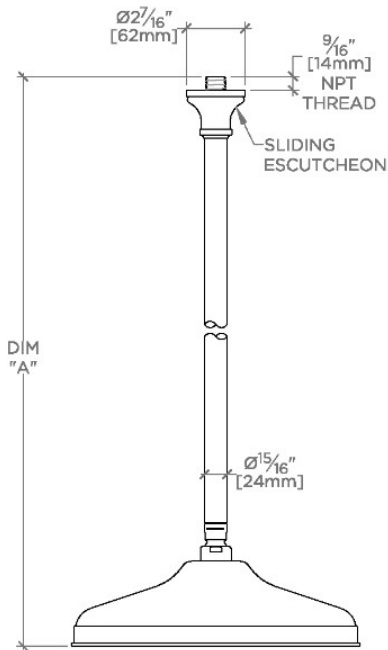

ETOILE

ETS122

Etoile 12" Rain Showerhead with 18" Ceiling Mounted Shower Arm

SHOWN IN ETOILE 12" RAIN SHOWERHEAD WITH 18" CEILING MOUNTED SHOWER ARM | ETS122

TECHNICAL DETAILS

Adjustable Versus Fixed Spray: Fixed
 Fittings Hole Diameter: 1 1/4"
 Flow Restriction Options: 1.5, 1.75, 2.0
 Inlet Connection Size: 1/2"
 Inlet Connection Type: Male NPT
 Pivot: Y
 Primary Material: Brass
 Restricted Maximum Flow Rate: 1.75 gpm
 Water Pressure Maximum: 85.0 psi
 Water Pressure Minimum: 20.0 psi
 Water Pressure Recommended: 45.0 psi

PRODUCT FEATURES

Made of Brass

Features a swivel 12" rain showerhead with easy clean rubber nozzles

Includes an 18" ceiling mounted shower arm

Stocked in Brass, Chrome, Nickel and Matte Nickel

Rain showerhead available in 1.75gpm (6.6L/min) flow rate

CERTIFICATIONS

PRODUCT (NOTES)

WATERWORKS

ETOILE

ETS122

Etoile 12" Rain Showerhead with 18" Ceiling Mounted Shower Arm

CEILING VIEW SCALE: 1/2"=1'-0"

STYLE NO.	DIM "A"	DIM "B"
ETS120	11 ³ / ₄ " [298mm]	6 ⁹ / ₁₆ " [167mm]
FRS120		
JUS120		
ETS121	17 ³ / ₄ " [450mm]	12 ⁹ / ₁₆ " [319mm]
FRS121		
JUS121		
ETS122	23 ³ / ₄ " [603mm]	18 ⁹ / ₁₆ " [472mm]
FRS122		
JUS122		

FRONT VIEW SCALE: 1/2"=1'-0"

SIDE VIEW SCALE: 1/2"=1'-0"