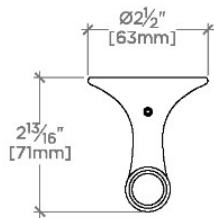

## Riverun

RRRH01

Riverun Wall Mounted Robe Hook

TOP VIEW SCALE: 3"=1'-0"

FRONT VIEW SCALE: 3"=1'-0"

SIDE VIEW SCALE: 3"=1'-0"