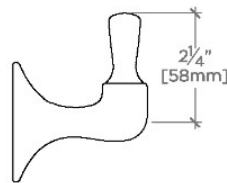

## Riverun

RRRH01

Riverun Wall Mounted Robe Hook

TOP VIEW SCALE: 3"=1'-0"

FRONT VIEW SCALE: 3"=1'-0"

SIDE VIEW SCALE: 3"=1'-0"