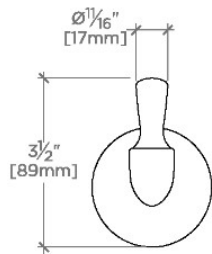

## Riverun

RRRH01

Riverun Wall Mounted Robe Hook

TOP VIEW SCALE: 3"=1'-0"

FRONT VIEW SCALE: 3"=1'-0"

SIDE VIEW SCALE: 3"=1'-0"