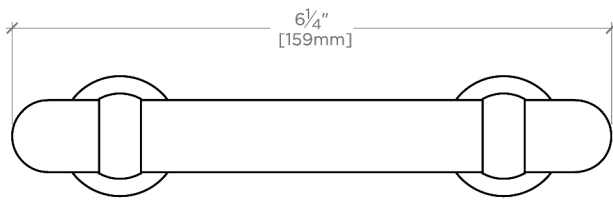

CERTIFICATIONS

PRODUCT (NOTES)

Stockton

SKHW07

Stockton Tirette en métal de 16 cm

TOP VIEW

SCALE: 6"=1'-0"

FRONT VIEW

SCALE: 6"=1'-0"

SIDE VIEW

SCALE: 6"=1'-0"