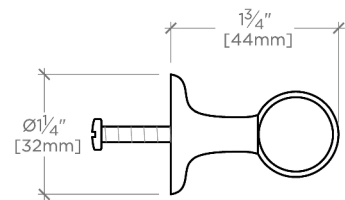

CERTIFICATIONS

PRODUCT (NOTES)

Stockton

SKHW07

Stockton Tirette en métal de 16 cm

TOP VIEW

SCALE: 6"=1'-0"

FRONT VIEW

SCALE: 6"=1'-0"

SIDE VIEW

SCALE: 6"=1'-0"