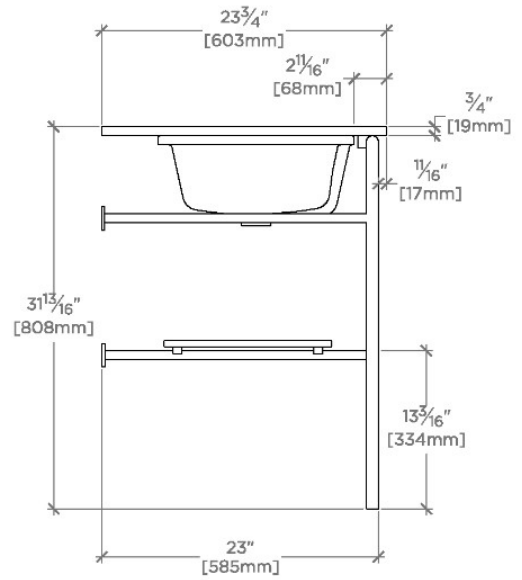

Washstand made in UK

Brass legs

Portlandia slab countertop and UNLV22 included.

TECHNICAL DETAILS

ADA Compliance: No
 Depth/Width: 19 13/16"
 Diameter Of Legs Tubes: 1.26"
 Height: 32 3/4"
 Horizontal Rail Material: Glass
 Installation Type: Wall Mounted
 Leg Material: Metal
 Length: 27 15/16"
 Number Of Holes: Zero Holes
 Number Of Legs: Two
 Outer Rim Shape: Rectangular
 Primary Material: 20 SWG Brass
 Sink Visibility: Y
 Storage Capacity: 0.0 cubic_foot
 Suggested Application: Bath

CODES & STANDARDS

CERTIFICATIONS

Slab countertop and sink sold separately
PRODUCT (NOTES)

FLYTE

FLWS01

Flyte Metal Round Single Two Leg Washstand 42" x 23 3/4" x 31 3/4" with Glass Shelf with UNLV22 and Slab Top

TOP VIEW

SCALE: 3/4"=1'-0"

FRONT VIEW

SCALE: 3/4"=1'-0"

SIDE VIEW

SCALE: 3/4"=1'-0"