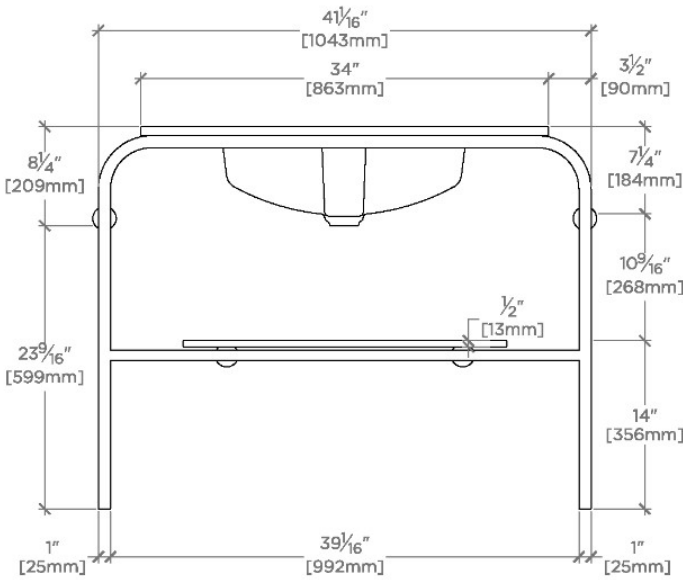

Washstand made in UK

Brass legs

Portlandia slab countertop and UNLV22 included.

TECHNICAL DETAILS

ADA Compliance: No
 Depth/Width: 19 13/16"
 Diameter Of Legs Tubes: 1.26"
 Height: 32 3/4"
 Horizontal Rail Material: Glass
 Installation Type: Wall Mounted
 Leg Material: Metal
 Length: 27 15/16"
 Number Of Holes: Zero Holes
 Number Of Legs: Two
 Outer Rim Shape: Rectangular
 Primary Material: 20 SWG Brass
 Sink Visibility: Y
 Storage Capacity: 0.0 cubic_foot
 Suggested Application: Bath

CODES & STANDARDS

CERTIFICATIONS

Slab countertop and sink sold separately
PRODUCT (NOTES)

FLYTE

FLWS01

Flyte Metal Round Single Two Leg Washstand 42" x 23 3/4" x 31 3/4" with Glass Shelf with UNLV22 and Slab Top

TOP VIEW

SCALE: 3/4"=1'-0"

FRONT VIEW

SCALE: 3/4"=1'-0"

SIDE VIEW

SCALE: 3/4"=1'-0"