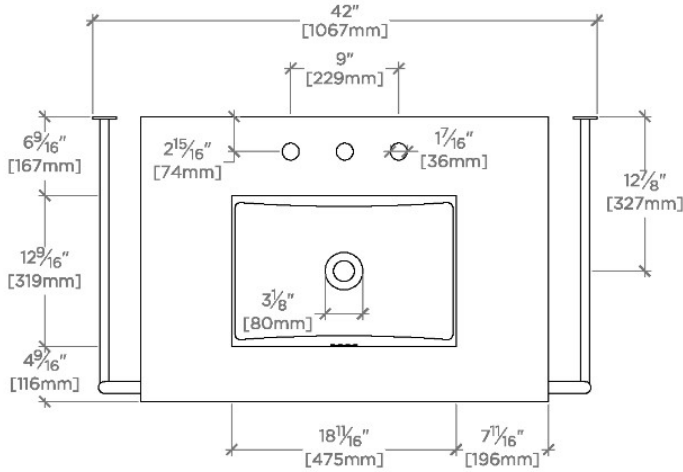

Washstand made in UK

Brass legs

Portlandia slab countertop and UNLV22 included.

TECHNICAL DETAILS

ADA Compliance: No
 Depth/Width: 19 13/16"
 Diameter Of Legs Tubes: 1.26"
 Height: 32 3/4"
 Horizontal Rail Material: Glass
 Installation Type: Wall Mounted
 Leg Material: Metal
 Length: 27 15/16"
 Number Of Holes: Zero Holes
 Number Of Legs: Two
 Outer Rim Shape: Rectangular
 Primary Material: 20 SWG Brass
 Sink Visibility: Y
 Storage Capacity: 0.0 cubic_foot
 Suggested Application: Bath

CODES & STANDARDS

CERTIFICATIONS

Slab countertop and sink sold separately
PRODUCT (NOTES)

FLYTE

FLWS01

Flyte Metal Round Single Two Leg Washstand 42" x 23 3/4" x 31 3/4" with Glass Shelf with UNLV22 and Slab Top

TOP VIEW

SCALE: 3/4"=1'-0"

FRONT VIEW

SCALE: 3/4"=1'-0"

SIDE VIEW

SCALE: 3/4"=1'-0"