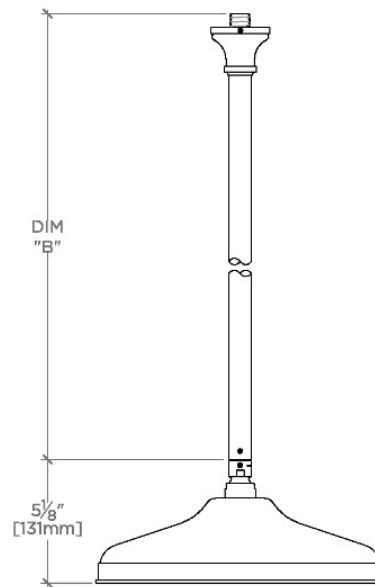

ETOILE

ETS121

Etoile 12" Rain Showerhead with 12" Ceiling Mounted Shower Arm

SHOWN IN ETOILE 12" RAIN SHOWERHEAD WITH 12" CEILING MOUNTED SHOWER ARM | ETS121

TECHNICAL DETAILS

Adjustable Versus Fixed Spray: Fixed
 Fittings Hole Diameter: 1 1/4"
 Flow Restriction Options: 1.5, 1.75, 2.0
 Inlet Connection Size: 1/2"
 Inlet Connection Type: Male NPT
 Pivot: Y
 Primary Material: Brass
 Restricted Maximum Flow Rate: 1.75 gpm
 Water Pressure Maximum: 85.0 psi
 Water Pressure Minimum: 20.0 psi
 Water Pressure Recommended: 45.0 psi

PRODUCT FEATURES

- Made of Brass
- Features a swivel 12" rain showerhead with easy clean rubber nozzles
- Includes a 12" ceiling mounted shower arm
- Stocked in Brass, Chrome, Nickel and Matte Nickel
- Rain showerhead available in 1.75gpm (6.6L/min) flow rate

CERTIFICATIONS

PRODUCT (NOTES)

WATERWORKS

ETOILE

ETS121

Etoile 12" Rain Showerhead with 12" Ceiling Mounted Shower Arm

CEILING VIEW SCALE: 1/2"=1'-0"

STYLE NO.	DIM "A"	DIM "B"
ETS120	11 ³ / ₄ " [298mm]	6 ⁹ / ₁₆ " [167mm]
FRS120		
JUS120		
ETS121	17 ³ / ₄ " [450mm]	12 ⁹ / ₁₆ " [319mm]
FRS121		
JUS121		
ETS122	23 ³ / ₄ " [603mm]	18 ⁹ / ₁₆ " [472mm]
FRS122		
JUS122		

FRONT VIEW SCALE: 1/2"=1'-0"

SIDE VIEW SCALE: 1/2"=1'-0"