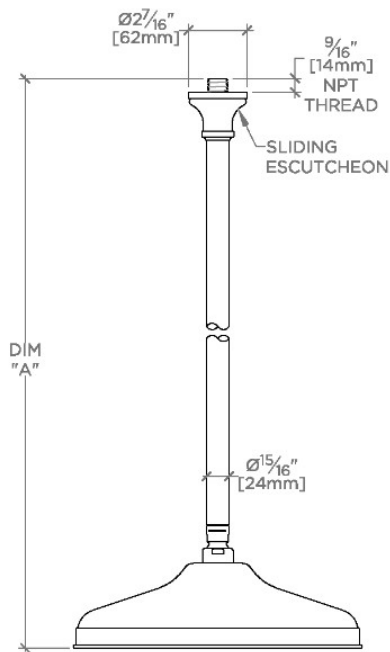

ETOILE

ETS121

Etoile 12" Rain Showerhead with 12" Ceiling Mounted Shower Arm

SHOWN IN ETOILE 12" RAIN SHOWERHEAD WITH 12" CEILING MOUNTED SHOWER ARM | ETS121

TECHNICAL DETAILS

Adjustable Versus Fixed Spray: Fixed
 Fittings Hole Diameter: 1 1/4"
 Flow Restriction Options: 1.5, 1.75, 2.0
 Inlet Connection Size: 1/2"
 Inlet Connection Type: Male NPT
 Pivot: Y
 Primary Material: Brass
 Restricted Maximum Flow Rate: 1.75 gpm
 Water Pressure Maximum: 85.0 psi
 Water Pressure Minimum: 20.0 psi
 Water Pressure Recommended: 45.0 psi

PRODUCT FEATURES

- Made of Brass
- Features a swivel 12" rain showerhead with easy clean rubber nozzles
- Includes a 12" ceiling mounted shower arm
- Stocked in Brass, Chrome, Nickel and Matte Nickel
- Rain showerhead available in 1.75gpm (6.6L/min) flow rate

CERTIFICATIONS

PRODUCT (NOTES)

WATERWORKS

ETOILE

ETS121

Etoile 12" Rain Showerhead with 12" Ceiling Mounted Shower Arm

CEILING VIEW SCALE: 1/2"=1'-0"

STYLE NO.	DIM "A"	DIM "B"
ETS120	11 ³ / ₄ " [298mm]	6 ⁹ / ₁₆ " [167mm]
FRS120		
JUS120		
ETS121	17 ³ / ₄ " [450mm]	12 ⁹ / ₁₆ " [319mm]
FRS121		
JUS121		
ETS122	23 ³ / ₄ " [603mm]	18 ⁹ / ₁₆ " [472mm]
FRS122		
JUS122		

FRONT VIEW SCALE: 1/2"=1'-0"

SIDE VIEW SCALE: 1/2"=1'-0"