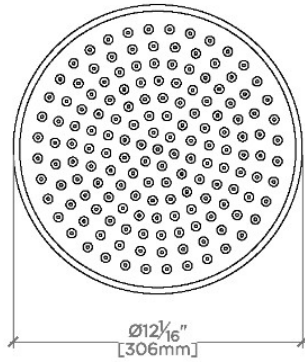

ETOILE

ETS121

Etoile 12" Rain Showerhead with 12" Ceiling Mounted Shower Arm

SHOWN IN ETOILE 12" RAIN SHOWERHEAD WITH 12" CEILING MOUNTED SHOWER ARM | ETS121

TECHNICAL DETAILS

Adjustable Versus Fixed Spray: Fixed
 Fittings Hole Diameter: 1 1/4"
 Flow Restriction Options: 1.5, 1.75, 2.0
 Inlet Connection Size: 1/2"
 Inlet Connection Type: Male NPT
 Pivot: Y
 Primary Material: Brass
 Restricted Maximum Flow Rate: 1.75 gpm
 Water Pressure Maximum: 85.0 psi
 Water Pressure Minimum: 20.0 psi
 Water Pressure Recommended: 45.0 psi

PRODUCT FEATURES

- Made of Brass
- Features a swivel 12" rain showerhead with easy clean rubber nozzles
- Includes a 12" ceiling mounted shower arm
- Stocked in Brass, Chrome, Nickel and Matte Nickel
- Rain showerhead available in 1.75gpm (6.6L/min) flow rate

CERTIFICATIONS

PRODUCT (NOTES)

WATERWORKS

ETOILE

ETS121

Etoile 12" Rain Showerhead with 12" Ceiling Mounted Shower Arm

CEILING VIEW SCALE: 1/2"=1'-0"

STYLE NO.	DIM "A"	DIM "B"
ETS120	11 ³ / ₄ " [298mm]	6 ⁹ / ₁₆ " [167mm]
FRS120		
JUS120		
ETS121	17 ³ / ₄ " [450mm]	12 ⁹ / ₁₆ " [319mm]
FRS121		
JUS121		
ETS122	23 ³ / ₄ " [603mm]	18 ⁹ / ₁₆ " [472mm]
FRS122		
JUS122		

FRONT VIEW SCALE: 1/2"=1'-0"

SIDE VIEW SCALE: 1/2"=1'-0"