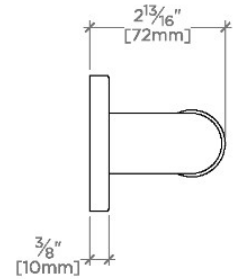

## ESSENTIALS

EGB260

Essentials Modern 60" Grab Bar

STYLE NO.	DESCRIPTION	LENGTH
EGB230	Essentials Modern 30" Grab Bar	30" [762mm]
EGB236	Essentials Modern 36" Grab Bar	36" [914mm]
EGB242	Essentials Modern 42" Grab Bar	42" [1067mm]
EGB248	Essentials Modern 48" Grab Bar	48" [1219mm]
EGB260	Essentials Modern 60" Grab Bar	60" [1524mm]

TOP VIEW

SCALE: 3"=1'-0"

FRONT VIEW

SCALE: 3"=1'-0"

SIDE VIEW

SCALE: 3"=1'-0"