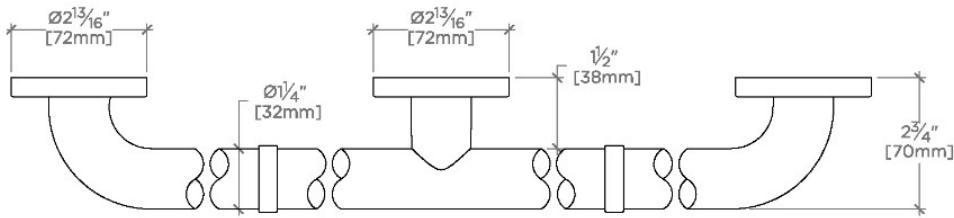

## ESSENTIALS

EGB260

Essentials Modern 60" Grab Bar

STYLE NO.	DESCRIPTION	LENGTH
EGB230	Essentials Modern 30" Grab Bar	30" [762mm]
EGB236	Essentials Modern 36" Grab Bar	36" [914mm]
EGB242	Essentials Modern 42" Grab Bar	42" [1067mm]
EGB248	Essentials Modern 48" Grab Bar	48" [1219mm]
EGB260	Essentials Modern 60" Grab Bar	60" [1524mm]

TOP VIEW

SCALE: 3"=1'-0"

FRONT VIEW

SCALE: 3"=1'-0"

SIDE VIEW

SCALE: 3"=1'-0"