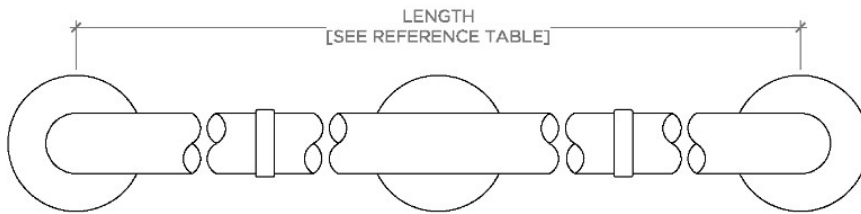

## ESSENTIALS

EGB260

Essentials Modern 60" Grab Bar

STYLE NO.	DESCRIPTION	LENGTH
EGB230	Essentials Modern 30" Grab Bar	30" [762mm]
EGB236	Essentials Modern 36" Grab Bar	36" [914mm]
EGB242	Essentials Modern 42" Grab Bar	42" [1067mm]
EGB248	Essentials Modern 48" Grab Bar	48" [1219mm]
EGB260	Essentials Modern 60" Grab Bar	60" [1524mm]

TOP VIEW

SCALE: 3"=1'-0"

FRONT VIEW

SCALE: 3"=1'-0"

SIDE VIEW

SCALE: 3"=1'-0"