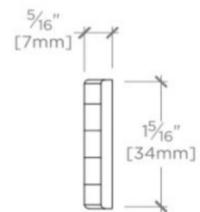

BOOTHBAY

Boothbay 6 1/2" Hinge

BBHW02

SHOWN IN BOOTHBAY 6 1/2" HINGE| BBHW02

TECHNICAL DETAILS

Hinge Primary Material: Brass
Height: 1"
Length: 6 1/2"
Primary Material: Brass

INSPIRATION

The Boothbay strap hinge is a refined reinterpretation of early 20th Century ice box hinges. The concealed attachments give it a modern feel.

PRODUCT FEATURES

Solid Brass
Machined
Hand-polished
Includes front fixing screws, finished to match

PRODUCT (NOTES)

Replacement Screws available

BOOTHBAY

BBHW02

Boothbay 6 1/2" Hinge

MOUNTING HARDWARE INCLUDED		
STYLE #	DESCRIPTION	QTY
998960	#6 x 5/8" Brass Oval Head Slotted	6
998961	#6 x 5/8" SS Oval Head Slotted	6

TOP VIEW

SCALE: 6"=1'-0"

FRONT VIEW

SCALE: 6"=1'-0"

SIDE VIEW

SCALE: 6"=1'-0"