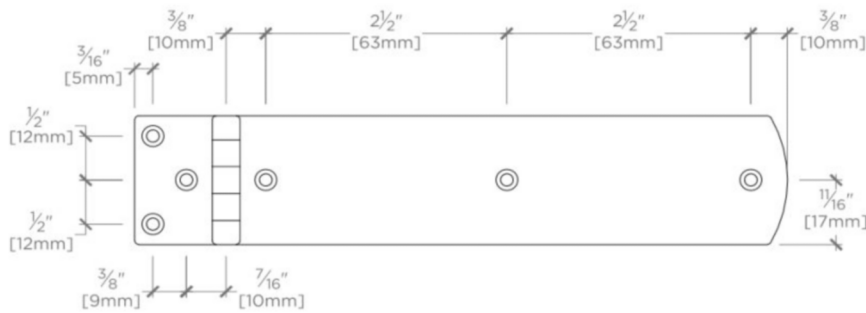

BOOTHBAY

Boothbay 6 1/2" Hinge

BBHW02

SHOWN IN BOOTHBAY 6 1/2" HINGE| BBHW02

TECHNICAL DETAILS

Hinge Primary Material: Brass
Height: 1"
Length: 6 1/2"
Primary Material: Brass

INSPIRATION

The Boothbay strap hinge is a refined reinterpretation of early 20th Century ice box hinges. The concealed attachments give it a modern feel.

PRODUCT FEATURES

Solid Brass
Machined
Hand-polished
Includes front fixing screws, finished to match

PRODUCT (NOTES)

Replacement Screws available

BOOTHBAY

BBHW02

Boothbay 6 1/2" Hinge

MOUNTING HARDWARE INCLUDED		
STYLE #	DESCRIPTION	QTY
998960	#6 x 5/8" Brass Oval Head Slotted	6
998961	#6 x 5/8" SS Oval Head Slotted	6

TOP VIEW

SCALE: 6"=1'-0"

FRONT VIEW

SCALE: 6"=1'-0"

SIDE VIEW

SCALE: 6"=1'-0"