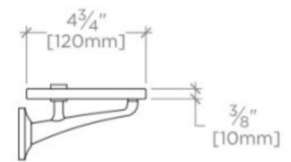

### TECHNICAL DETAILS

Escutcheon Primary Material: Brass  
Length From Centers: 17 11/16"  
Depth / Width: 127 mm  
Height: 70 mm  
Installation Type: Wall Mounted  
Length: 610 mm  
Number of Drawers / Shelves: One  
Primary Material: Brass Ends with Tempered Glass Shelf  
Suggested Application: Bath

### PRODUCT FEATURES

24" x 5" x 2 3/4"

Wall Mounted - Mounting Hardware Included

Made of Brass

41 lb

## EASF24

TOP VIEW

SCALE: 1/2"=1'-0"

FRONT VIEW

SCALE: 1/2"=1'-0"

SIDE VIEW

SCALE: 1/2"=1'-0"