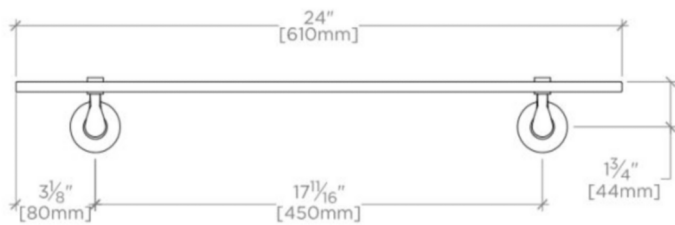

### TECHNICAL DETAILS

Escutcheon Primary Material: Brass  
Length From Centers: 17 11/16"  
Depth / Width: 127 mm  
Height: 70 mm  
Installation Type: Wall Mounted  
Length: 610 mm  
Number of Drawers / Shelves: One  
Primary Material: Brass Ends with Tempered Glass Shelf  
Suggested Application: Bath

### PRODUCT FEATURES

24" x 5" x 2 3/4"

Wall Mounted - Mounting Hardware Included

Made of Brass

41 lb

## EASTON

Easton Single Tier Shelf

## EASF24

TOP VIEW

SCALE: 1/2"=1'-0"

FRONT VIEW

SCALE: 1/2"=1'-0"

SIDE VIEW

SCALE: 1/2"=1'-0"