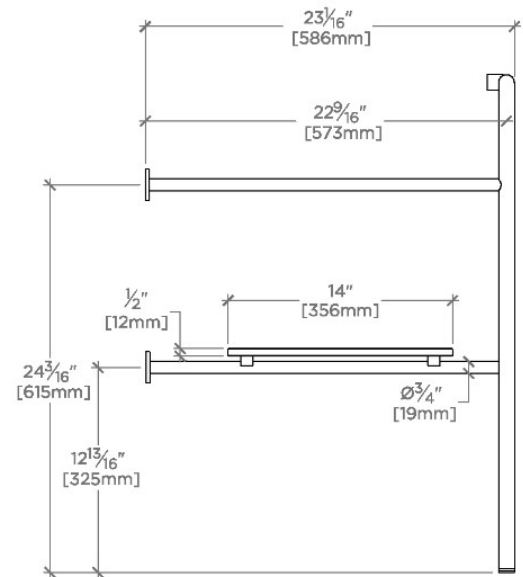

### TECHNICAL DETAILS

ADA Compliance: No  
 Depth/Width: 503 mm  
 Diameter Of Legs Tubes: 32 mm  
 Height: 832 mm  
 Horizontal Rail Material: Glass  
 Installation Type: Wall Mounted  
 Leg Material: Metal  
 Length: 710 mm  
 Number Of Holes: Zero Holes  
 Number Of Legs: Two  
 Outer Rim Shape: Rectangular  
 Primary Material: 20 SWG Brass  
 Sink Visibility: Y  
 Storage Capacity: 0 cubic cm  
 Suggested Application: Bath

## Flyte

100679

Flyte Metal Round Single Two Leg Washstand 42" x 23" x 31"  
with Glass Shelf

TOP VIEW

SCALE: 1"=1'-0"

FRONT VIEW

SCALE: 1"=1'-0"

SIDE VIEW

SCALE: 1"=1'-0"