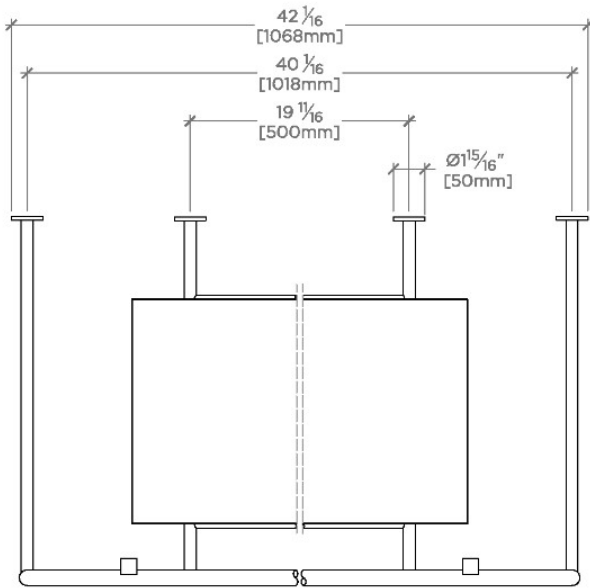

### TECHNICAL DETAILS

ADA Compliance: No  
 Depth/Width: 503 mm  
 Diameter Of Legs Tubes: 32 mm  
 Height: 832 mm  
 Horizontal Rail Material: Glass  
 Installation Type: Wall Mounted  
 Leg Material: Metal  
 Length: 710 mm  
 Number Of Holes: Zero Holes  
 Number Of Legs: Two  
 Outer Rim Shape: Rectangular  
 Primary Material: 20 SWG Brass  
 Sink Visibility: Y  
 Storage Capacity: 0 cubic cm  
 Suggested Application: Bath

### PRODUCT FEATURES

Designed by and exclusive to Waterworks

Washstand made in UK

Brass legs

Available with slab and sink included: FLWS01

This item requires an additional purchase of QTY 1, UNSS91 Universal Slab Support 1 1/4" x 21" x 1 1/4"

## Flyte

100679

Flyte Metal Round Single Two Leg Washstand 42" x 23" x 31"  
with Glass Shelf

TOP VIEW

SCALE: 1"=1'-0"

FRONT VIEW

SCALE: 1"=1'-0"

SIDE VIEW

SCALE: 1"=1'-0"