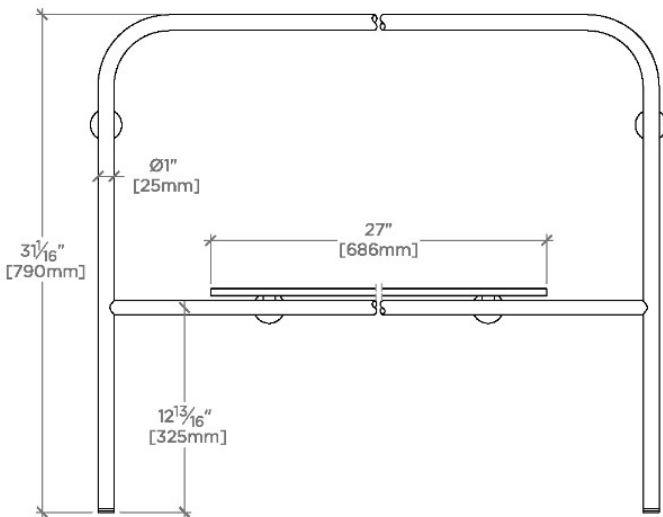

### TECHNICAL DETAILS

ADA Compliance: No  
 Depth/Width: 503 mm  
 Diameter Of Legs Tubes: 32 mm  
 Height: 832 mm  
 Horizontal Rail Material: Glass  
 Installation Type: Wall Mounted  
 Leg Material: Metal  
 Length: 710 mm  
 Number Of Holes: Zero Holes  
 Number Of Legs: Two  
 Outer Rim Shape: Rectangular  
 Primary Material: 20 SWG Brass  
 Sink Visibility: Y  
 Storage Capacity: 0 cubic cm  
 Suggested Application: Bath

## Flyte

100679

Flyte Metal Round Single Two Leg Washstand 42" x 23" x 31"  
with Glass Shelf

TOP VIEW

SCALE: 1"=1'-0"

FRONT VIEW

SCALE: 1"=1'-0"

SIDE VIEW

SCALE: 1"=1'-0"