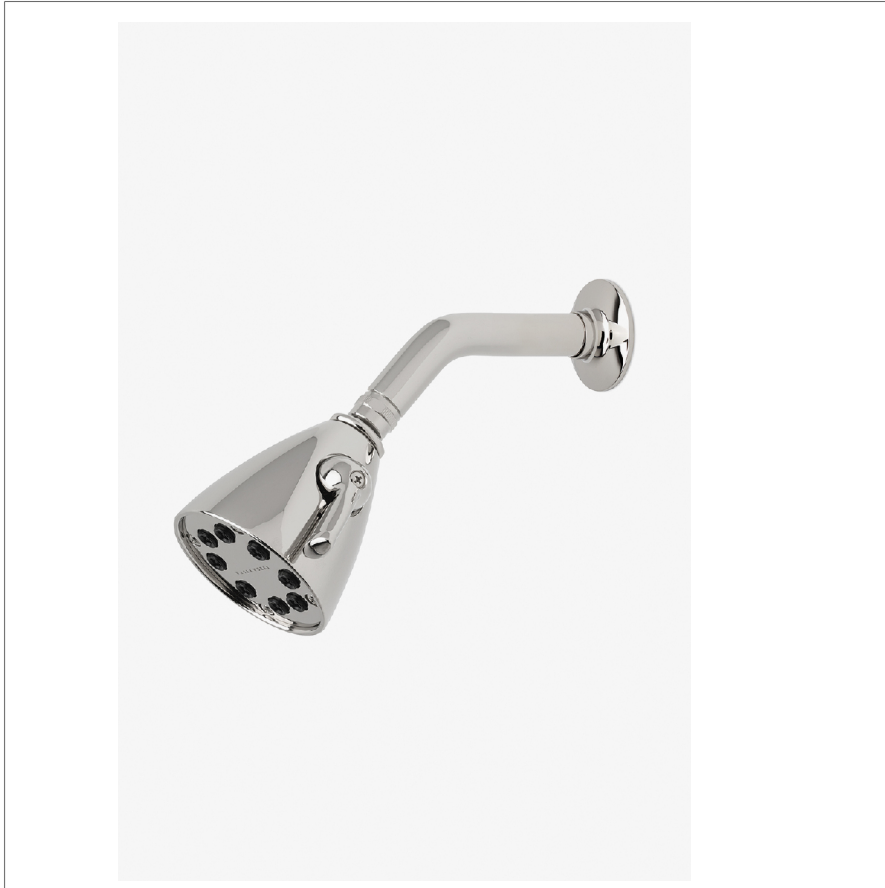

## Riverun

RRS344

Riverun 3 1/2" Showerhead with Adjustable Spray with 6" Wall Mounted 45 Degree Shower Arm

SHOWN IN RIVERUN 3 1/2" SHOWERHEAD WITH ADJUSTABLE SPRAY WITH 6" WALL MOUNTED 45 DEGREE SHOWER ARM | RRS344

### TECHNICAL DETAILS

Adjustable Versus Fixed Spray: Adjustable Spray  
Fittings Hole Diameter: 32 mm  
Flow Restriction Options: 1.5, 1.75, 2.0  
Inlet Connection Size: 1/2"  
Inlet Connection Type: Male NPT  
Pivot: Y  
Primary Material: Brass  
Restricted Maximum Flow Rate: 6.6 liters/min  
Water Pressure Maximum: 6.0 bar  
Water Pressure Minimum: 1.5 bar  
Water Pressure Recommended: 3.0 bar

### PRODUCT FEATURES

Made of Brass

Features a swivel 3 1/2" showerhead with two adjustable spray patterns

Includes a 6" wall mounted 45 degree shower arm

Stocked in Brass, Chrome, Nickel and Matte Nickel

Showerhead available in 1.75gpm (6.6L/min) flow rate

## Riverun

RRS344

Riverun 3 1/2" Showerhead with Adjustable Spray with 6" Wall Mounted 45 Degree Shower Arm

TOP VIEW

SCALE: 3"=1'-0"

STYLE NO.	DIM "A"	DIM "B"
DSS344	10 7/8" [276mm]	6 1/4" [158mm]
HGS344		
RRS344		
DSS345	12 7/8" [326mm]	8 1/4" [209mm]
HGS345		
RRS345		