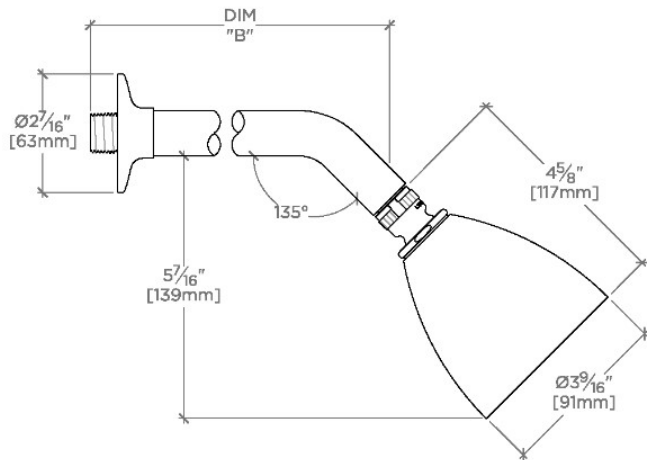

### TECHNICAL DETAILS

Adjustable Versus Fixed Spray: Adjustable Spray  
Fittings Hole Diameter: 32 mm  
Flow Restriction Options: 1.5, 1.75, 2.0  
Inlet Connection Size: 1/2"  
Inlet Connection Type: Male NPT  
Pivot: Y  
Primary Material: Brass  
Restricted Maximum Flow Rate: 6.6 liters/min  
Water Pressure Maximum: 6.0 bar  
Water Pressure Minimum: 1.5 bar  
Water Pressure Recommended: 3.0 bar

### PRODUCT FEATURES

Made of Brass

Features a swivel 3 1/2" showerhead with two adjustable spray patterns

Includes a 6" wall mounted 45 degree shower arm

Stocked in Brass, Chrome, Nickel and Matte Nickel

Showerhead available in 1.75gpm (6.6L/min) flow rate

## Riverun

RRS344

Riverun 3 1/2" Showerhead with Adjustable Spray with 6" Wall Mounted 45 Degree Shower Arm

TOP VIEW

SCALE: 3"=1'-0"

STYLE NO.	DIM "A"	DIM "B"
DSS344	10 7/8" [276mm]	6 1/4" [158mm]
HGS344		
RRS344		
DSS345	12 7/8" [326mm]	8 1/4" [209mm]
HGS345		
RRS345		

SPRAY PATTERNS

FRONT VIEW

SCALE: 3"=1'-0"

SIDE VIEW

SCALE: 3"=1'-0"