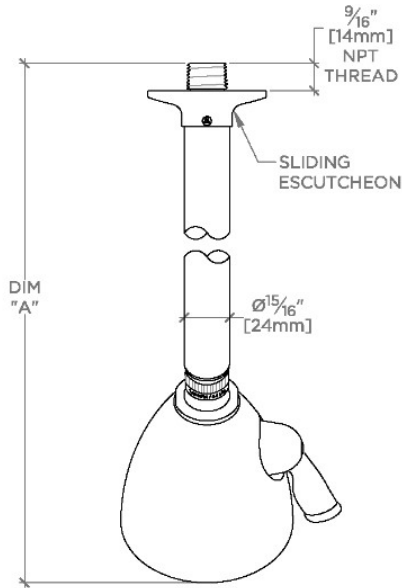

### TECHNICAL DETAILS

Adjustable Versus Fixed Spray: Adjustable Spray  
Fittings Hole Diameter: 32 mm  
Flow Restriction Options: 1.5, 1.75, 2.0  
Inlet Connection Size: 1/2"  
Inlet Connection Type: Male NPT  
Pivot: Y  
Primary Material: Brass  
Restricted Maximum Flow Rate: 6.6 liters/min  
Water Pressure Maximum: 6.0 bar  
Water Pressure Minimum: 1.5 bar  
Water Pressure Recommended: 3.0 bar

### PRODUCT FEATURES

Made of Brass

Features a swivel 3 1/2" showerhead with two adjustable spray patterns

Includes a 6" wall mounted 45 degree shower arm

Stocked in Brass, Chrome, Nickel and Matte Nickel

Showerhead available in 1.75gpm (6.6L/min) flow rate

## Riverun

RRS344

Riverun 3 1/2" Showerhead with Adjustable Spray with 6" Wall Mounted 45 Degree Shower Arm

TOP VIEW

SCALE: 3"=1'-0"

STYLE NO.	DIM "A"	DIM "B"
DSS344	10 7/8" [276mm]	6 1/4" [158mm]
HGS344		
RRS344		
DSS345	12 7/8" [326mm]	8 1/4" [209mm]
HGS345		
RRS345		

SPRAY PATTERNS

FRONT VIEW

SCALE: 3"=1'-0"

SIDE VIEW

SCALE: 3"=1'-0"