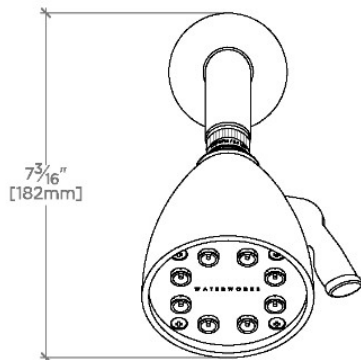

## Riverun

RRS344

Riverun 3 1/2" Showerhead with Adjustable Spray with 6" Wall Mounted 45 Degree Shower Arm

SHOWN IN RIVERUN 3 1/2" SHOWERHEAD WITH ADJUSTABLE SPRAY WITH 6" WALL MOUNTED 45 DEGREE SHOWER ARM | RRS344

### TECHNICAL DETAILS

Adjustable Versus Fixed Spray: Adjustable Spray  
Fittings Hole Diameter: 32 mm  
Flow Restriction Options: 1.5, 1.75, 2.0  
Inlet Connection Size: 1/2"  
Inlet Connection Type: Male NPT  
Pivot: Y  
Primary Material: Brass  
Restricted Maximum Flow Rate: 6.6 liters/min  
Water Pressure Maximum: 6.0 bar  
Water Pressure Minimum: 1.5 bar  
Water Pressure Recommended: 3.0 bar

## Riverun

RRS344

Riverun 3 1/2" Showerhead with Adjustable Spray with 6" Wall Mounted 45 Degree Shower Arm

TOP VIEW

SCALE: 3"=1'-0"

STYLE NO.	DIM "A"	DIM "B"
DSS344	10 7/8" [276mm]	6 1/4" [158mm]
HGS344		
RRS344		
DSS345	12 7/8" [326mm]	8 1/4" [209mm]
HGS345		
RRS345		

SPRAY PATTERNS

FRONT VIEW

SCALE: 3"=1'-0"

SIDE VIEW

SCALE: 3"=1'-0"