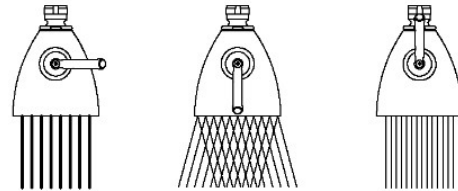

## Riverun

RRS344

Riverun 3 1/2" Showerhead with Adjustable Spray with 6" Wall Mounted 45 Degree Shower Arm

TOP VIEW

SCALE: 3"=1'-0"

STYLE NO.	DIM "A"	DIM "B"
DSS344	10 7/8" [276mm]	6 1/4" [158mm]
HGS344		
RRS344		
DSS345	12 7/8" [326mm]	8 1/4" [209mm]
HGS345		
RRS345		

SPRAY PATTERNS

FRONT VIEW

SCALE: 3"=1'-0"

SIDE VIEW

SCALE: 3"=1'-0"