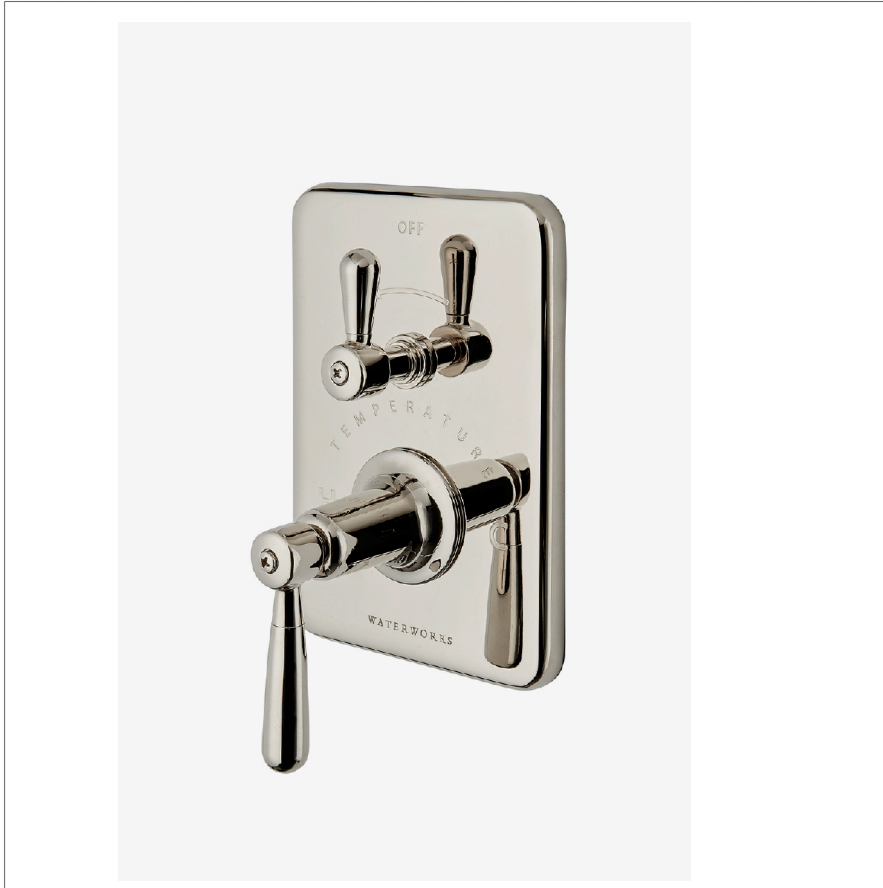

## Riverun

RRTH31

Riverun Integrated Thermostatic and Volume Control Trim with Lever Handle

SHOWN IN RIVERUN INTEGRATED THERMOSTATIC AND VOLUME CONTROL TRIM WITH LEVER HANDLE | RRTH31

### TECHNICAL DETAILS

ADA Compliance: Yes  
Number Of Holes: One Hole  
Primary Material: Brass

### INSPIRATION

This new American classic was designed with simplicity in mind. Featuring streamlined forms and honest details, it's the epitome of quiet elegance.

### PRODUCT FEATURES

Features All Metal Lever Handle

Smooth handle operation controls water volume

A solid brass trim plate features engraved TEMPERATURE along with H and C markings.

Stocked in Nickel and Brass