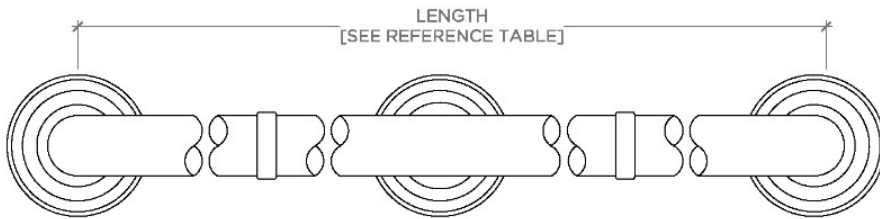

## Essentials

EGB130

Essentials Classic 30" Grab Bar

STYLE NO.	DESCRIPTION	LENGTH
EGB130	Essentials Classic 30" Grab Bar	30" [762mm]
EGB136	Essentials Classic 36" Grab Bar	36" [914mm]
EGB142	Essentials Classic 42" Grab Bar	42" [1067mm]
EGB148	Essentials Classic 48" Grab Bar	48" [1219mm]
EGB160	Essentials Classic 60" Grab Bar	60" [1524mm]

TOP VIEW

SCALE: 3"=1'-0"

FRONT VIEW

SCALE: 3"=1'-0"

SIDE VIEW

SCALE: 3"=1'-0"