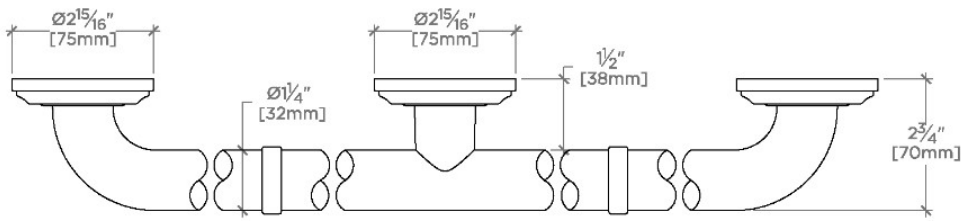

## Essentials

EGB130

Essentials Classic 30" Grab Bar

STYLE NO.	DESCRIPTION	LENGTH
EGB130	Essentials Classic 30" Grab Bar	30" [762mm]
EGB136	Essentials Classic 36" Grab Bar	36" [914mm]
EGB142	Essentials Classic 42" Grab Bar	42" [1067mm]
EGB148	Essentials Classic 48" Grab Bar	48" [1219mm]
EGB160	Essentials Classic 60" Grab Bar	60" [1524mm]