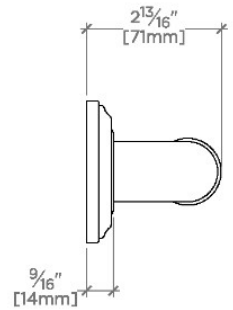

## Essentials

EGB130

Essentials Classic 30" Grab Bar

STYLE NO.	DESCRIPTION	LENGTH
EGB130	Essentials Classic 30" Grab Bar	30" [762mm]
EGB136	Essentials Classic 36" Grab Bar	36" [914mm]
EGB142	Essentials Classic 42" Grab Bar	42" [1067mm]
EGB148	Essentials Classic 48" Grab Bar	48" [1219mm]
EGB160	Essentials Classic 60" Grab Bar	60" [1524mm]

TOP VIEW

SCALE: 3"=1'-0"

FRONT VIEW

SCALE: 3"=1'-0"

SIDE VIEW

SCALE: 3"=1'-0"