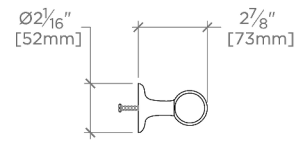

CERTIFICATIONS

PRODUCT (NOTES)

Stockton

SKHW18

Stockton Tirette d'appareil en noyer de 46 cm

TOP VIEW

SCALE: 1/2"=1'-0"

FRONT VIEW

SCALE: 1/2"=1'-0"

SIDE VIEW

SCALE: 1/2"=1'-0"