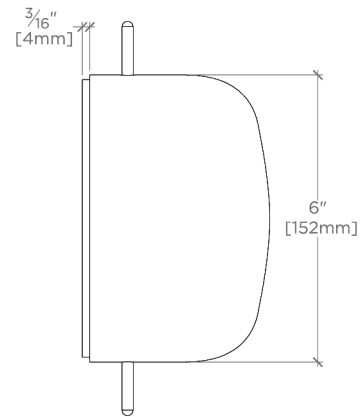

Ambient Task: Ambient
Depth/Width: 102 mm
Height: 152 mm
Installation Type: Wall or ceiling mounted
Interior Exterior Application: Interior Only
Length: 102 mm
Light Direction: Omnidirectional from wall surface
Orientation: Vertical or Horizontal
Primary Material: Brass/Murano Glass
Safety Warnings: Do not exceed max wattage.
Shade Finish: Clear
Shade Material: Glass
Voltage: 240
Wet/Dry: Damp or Dry

CERTIFICATIONS

PRODUCT (NOTES)

Lucia

LU03LT

Lucia Wall / Ceiling Small Oval Flush Mount with Battuto
Murano Glass Diffuser

TOP VIEW

SCALE: 3"=1'-0"

MOUNTING PLATE

SCALE: 3"=1'-0"

FRONT VIEW

SCALE: 3"=1'-0"

SIDE VIEW

SCALE: 3"=1'-0"