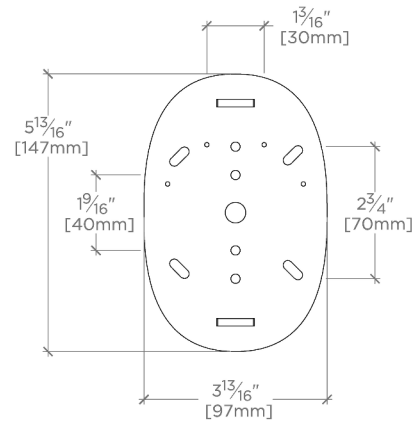

Ambient Task: Ambient
Depth/Width: 102 mm
Height: 152 mm
Installation Type: Wall or ceiling mounted
Interior Exterior Application: Interior Only
Length: 102 mm
Light Direction: Omnidirectional from wall surface
Orientation: Vertical or Horizontal
Primary Material: Brass/Murano Glass
Safety Warnings: Do not exceed max wattage.
Shade Finish: Clear
Shade Material: Glass
Voltage: 240
Wet/Dry: Damp or Dry

CERTIFICATIONS

PRODUCT (NOTES)

Lucia

LU03LT

Lucia Wall / Ceiling Small Oval Flush Mount with Battuto
Murano Glass Diffuser

TOP VIEW

SCALE: 3"=1'-0"

MOUNTING PLATE

SCALE: 3"=1'-0"

FRONT VIEW

SCALE: 3"=1'-0"

SIDE VIEW

SCALE: 3"=1'-0"