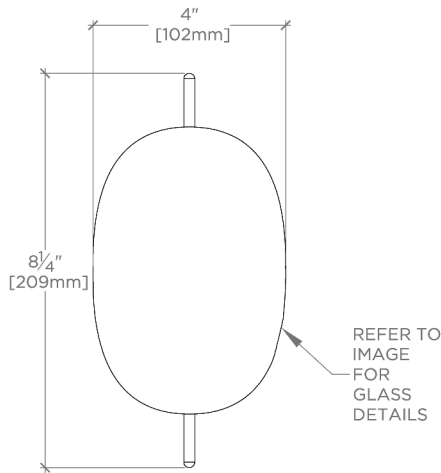

Ambient Task: Ambient
Depth/Width: 102 mm
Height: 152 mm
Installation Type: Wall or ceiling mounted
Interior Exterior Application: Interior Only
Length: 102 mm
Light Direction: Omnidirectional from wall surface
Orientation: Vertical or Horizontal
Primary Material: Brass/Murano Glass
Safety Warnings: Do not exceed max wattage.
Shade Finish: Clear
Shade Material: Glass
Voltage: 240
Wet/Dry: Damp or Dry

CERTIFICATIONS

PRODUCT (NOTES)

Lucia

LU03LT

Lucia Wall / Ceiling Small Oval Flush Mount with Battuto
Murano Glass Diffuser

TOP VIEW

SCALE: 3"=1'-0"

MOUNTING PLATE

SCALE: 3"=1'-0"

FRONT VIEW

SCALE: 3"=1'-0"

SIDE VIEW

SCALE: 3"=1'-0"