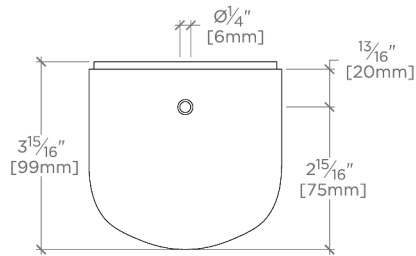

Ambient Task: Ambient
Depth/Width: 102 mm
Height: 152 mm
Installation Type: Wall or ceiling mounted
Interior Exterior Application: Interior Only
Length: 102 mm
Light Direction: Omnidirectional from wall surface
Orientation: Vertical or Horizontal
Primary Material: Brass/Murano Glass
Safety Warnings: Do not exceed max wattage.
Shade Finish: Clear
Shade Material: Glass
Voltage: 240
Wet/Dry: Damp or Dry

CERTIFICATIONS

PRODUCT (NOTES)

Lucia

LU03LT

Lucia Wall / Ceiling Small Oval Flush Mount with Battuto
Murano Glass Diffuser

TOP VIEW

SCALE: 3"=1'-0"

MOUNTING PLATE

SCALE: 3"=1'-0"

FRONT VIEW

SCALE: 3"=1'-0"

SIDE VIEW

SCALE: 3"=1'-0"