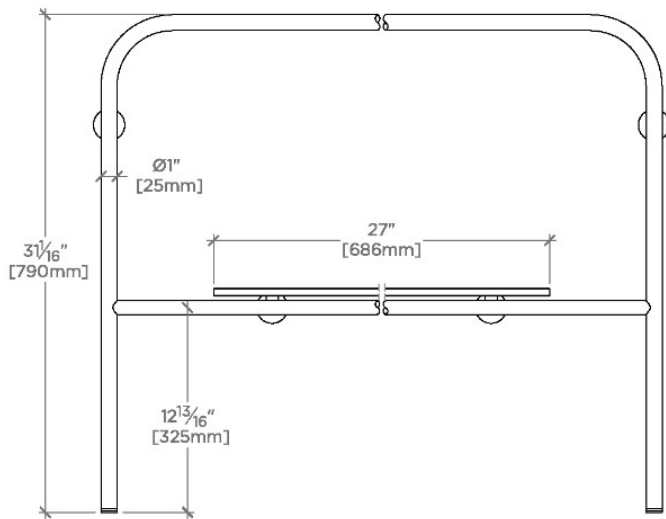

### TECHNICAL DETAILS

ADA Compliance: No  
 Depth/Width: 19 13/16"  
 Diameter Of Legs Tubes: 1.26"  
 Height: 32 3/4"  
 Horizontal Rail Material: Glass  
 Installation Type: Wall Mounted  
 Leg Material: Metal  
 Length: 27 15/16"  
 Number Of Holes: Zero Holes  
 Number Of Legs: Two  
 Outer Rim Shape: Rectangular  
 Primary Material: 20 SWG Brass  
 Sink Visibility: Y  
 Storage Capacity: 0.0 cubic\_foot  
 Suggested Application: Bath

## FLYTE

100679

Flyte Metal Round Single Two Leg Washstand 42" x 23" x 31"  
with Glass Shelf

TOP VIEW

SCALE: 1"=1'-0"

FRONT VIEW

SCALE: 1"=1'-0"

SIDE VIEW

SCALE: 1"=1'-0"