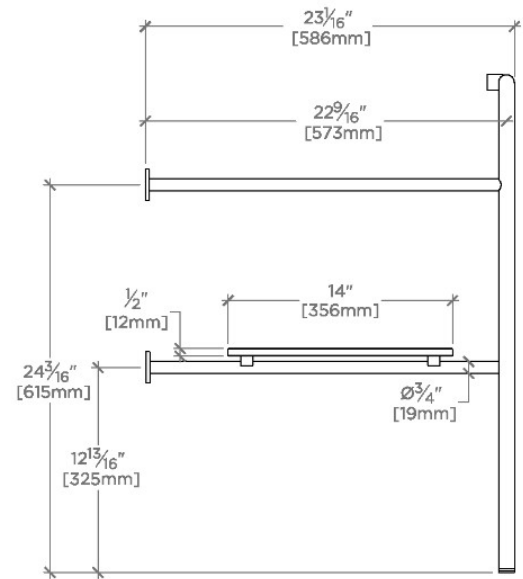

### TECHNICAL DETAILS

ADA Compliance: No  
 Depth/Width: 19 13/16"  
 Diameter Of Legs Tubes: 1.26"  
 Height: 32 3/4"  
 Horizontal Rail Material: Glass  
 Installation Type: Wall Mounted  
 Leg Material: Metal  
 Length: 27 15/16"  
 Number Of Holes: Zero Holes  
 Number Of Legs: Two  
 Outer Rim Shape: Rectangular  
 Primary Material: 20 SWG Brass  
 Sink Visibility: Y  
 Storage Capacity: 0.0 cubic\_foot  
 Suggested Application: Bath

## FLYTE

100679

Flyte Metal Round Single Two Leg Washstand 42" x 23" x 31"  
with Glass Shelf

TOP VIEW

SCALE: 1"=1'-0"

FRONT VIEW

SCALE: 1"=1'-0"

SIDE VIEW

SCALE: 1"=1'-0"