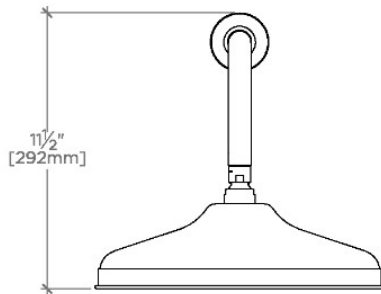

## ETOILE

ETS129

Etoile 12" Rain Showerhead with 22" Wall Mounted 90 Degree Shower Arm

SHOWN IN ETOILE 12" RAIN SHOWERHEAD WITH 22" WALL MOUNTED 90 DEGREE SHOWER ARM | ETS129

## ETOILE

ETS129

Etoile 12" Rain Showerhead with 22" Wall Mounted 90 Degree Shower Arm

TOP VIEW

SCALE: 1/2"=1'-0"

STYLE NO.	DIM "A"	DIM "B"
ETS128		
FRS128	24 <sup>5</sup> / <sub>8</sub> " [625mm]	18 <sup>9</sup> / <sub>16</sub> " [472mm]
JUS128		
ETS129		
FRS129	28 <sup>5</sup> / <sub>8</sub> " [727mm]	22 <sup>9</sup> / <sub>16</sub> " [573mm]
JUS129		

FRONT VIEW

SCALE: 1/2"=1'-0"

SIDE VIEW

SCALE: 1/2"=1'-0"