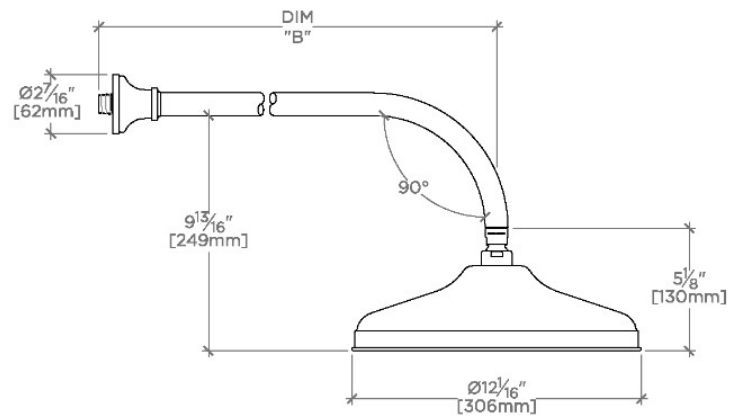

## ETOILE

ETS129

Etoile 12" Rain Showerhead with 22" Wall Mounted 90 Degree Shower Arm

SHOWN IN ETOILE 12" RAIN SHOWERHEAD WITH 22" WALL MOUNTED 90 DEGREE SHOWER ARM | ETS129

### TECHNICAL DETAILS

Adjustable Versus Fixed Spray: Fixed  
 Fittings Hole Diameter: 1 1/4"  
 Flow Restriction Options: 1.5, 1.75, 2.0  
 Inlet Connection Size: 1/2"  
 Inlet Connection Type: Male NPT  
 Pivot: Y  
 Primary Material: Brass  
 Restricted Maximum Flow Rate: 1.75 gpm  
 Water Pressure Maximum: 85.0 psi  
 Water Pressure Minimum: 20.0 psi  
 Water Pressure Recommended: 45.0 psi

## ETOILE

ETS129

Etoile 12" Rain Showerhead with 22" Wall Mounted 90 Degree Shower Arm

TOP VIEW

SCALE: 1/2"=1'-0"

STYLE NO.	DIM "A"	DIM "B"
ETS128		
FRS128	24 <sup>5</sup> / <sub>8</sub> " [625mm]	18 <sup>9</sup> / <sub>16</sub> " [472mm]
JUS128		
ETS129		
FRS129	28 <sup>5</sup> / <sub>8</sub> " [727mm]	22 <sup>9</sup> / <sub>16</sub> " [573mm]
JUS129		

FRONT VIEW

SCALE: 1/2"=1'-0"

SIDE VIEW

SCALE: 1/2"=1'-0"