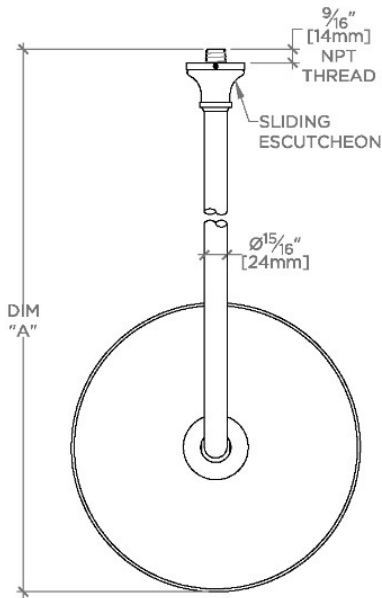

### TECHNICAL DETAILS

Adjustable Versus Fixed Spray: Fixed  
 Fittings Hole Diameter: 1 1/4"  
 Flow Restriction Options: 1.5, 1.75, 2.0  
 Inlet Connection Size: 1/2"  
 Inlet Connection Type: Male NPT  
 Pivot: Y  
 Primary Material: Brass  
 Restricted Maximum Flow Rate: 1.75 gpm  
 Water Pressure Maximum: 85.0 psi  
 Water Pressure Minimum: 20.0 psi  
 Water Pressure Recommended: 45.0 psi

### PRODUCT FEATURES

Made of Brass

Features a swivel 12" rain showerhead with easy clean rubber nozzles

Includes a 22" wall mounted 90 degree shower arm

Stocked in Brass, Chrome, Nickel and Matte Nickel

Rain showerhead available in 1.75gpm (6.6L/min) flow rate

## ETOILE

ETS129

Etoile 12" Rain Showerhead with 22" Wall Mounted 90 Degree Shower Arm

TOP VIEW

SCALE: 1/2"=1'-0"

STYLE NO.	DIM "A"	DIM "B"
ETS128		
FRS128	24 <sup>5</sup> / <sub>8</sub> " [625mm]	18 <sup>9</sup> / <sub>16</sub> " [472mm]
JUS128		
ETS129		
FRS129	28 <sup>5</sup> / <sub>8</sub> " [727mm]	22 <sup>9</sup> / <sub>16</sub> " [573mm]
JUS129		

FRONT VIEW

SCALE: 1/2"=1'-0"

SIDE VIEW

SCALE: 1/2"=1'-0"