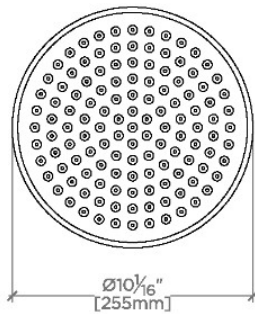

Boulevard

BDS100

Boulevard 10" Rain Showerhead with 6" Ceiling Mounted Shower Arm

SHOWN IN BOULEVARD 10" RAIN SHOWERHEAD WITH 6" CEILING MOUNTED SHOWER ARM | BDS100

TECHNICAL DETAILS

Adjustable Versus Fixed Spray: Fixed
Fittings Hole Diameter: 32 mm
Flow Restriction Options: 1.5, 1.75, 2.0
Inlet Connection Size: 1/2"
Inlet Connection Type: Male NPT
Pivot: Y
Primary Material: Brass
Restricted Maximum Flow Rate: 6.6 liters/min
Water Pressure Maximum: 6.0 bar
Water Pressure Minimum: 1.5 bar
Water Pressure Recommended: 3.0 bar

PRODUCT FEATURES

Made of Brass

Features a swivel 10" rain showerhead with easy clean rubber nozzles

Includes a 6" ceiling mounted shower arm

Stocked in Brass, Chrome, Nickel and Matte Nickel

Rain showerhead available in 1.75gpm (6.6L/min) flow rate

CERTIFICATIONS

PRODUCT (NOTES)

Boulevard

BDS100

Boulevard 10" Rain Showerhead with 6" Ceiling Mounted Shower Arm

CEILING VIEW SCALE: 1/2"=1'-0"

STYLE NO.	DIM "A"	DIM "B"
BDS100	17 1/8" [435mm]	6 9/16" [167mm]
BDS101	17 7/8" [435mm]	12 9/16" [319mm]
BDS102	23 1/8" [588mm]	18 9/16" [472mm]

FRONT VIEW SCALE: 1/2"=1'-0"

SIDE VIEW SCALE: 1/2"=1'-0"