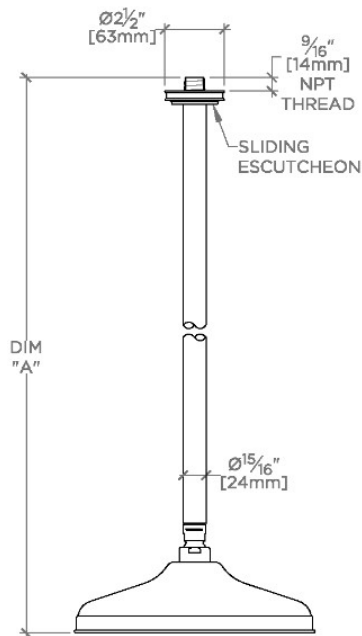

Boulevard

BDS100

Boulevard 10" Rain Showerhead with 6" Ceiling Mounted Shower Arm

SHOWN IN BOULEVARD 10" RAIN SHOWERHEAD WITH 6" CEILING MOUNTED SHOWER ARM | BDS100

TECHNICAL DETAILS

Adjustable Versus Fixed Spray: Fixed
Fittings Hole Diameter: 32 mm
Flow Restriction Options: 1.5, 1.75, 2.0
Inlet Connection Size: 1/2"
Inlet Connection Type: Male NPT
Pivot: Y
Primary Material: Brass
Restricted Maximum Flow Rate: 6.6 liters/min
Water Pressure Maximum: 6.0 bar
Water Pressure Minimum: 1.5 bar
Water Pressure Recommended: 3.0 bar

PRODUCT FEATURES

Made of Brass

Features a swivel 10" rain showerhead with easy clean rubber nozzles

Includes a 6" ceiling mounted shower arm

Stocked in Brass, Chrome, Nickel and Matte Nickel

Rain showerhead available in 1.75gpm (6.6L/min) flow rate

CERTIFICATIONS

PRODUCT (NOTES)

Boulevard

BDS100

Boulevard 10" Rain Showerhead with 6" Ceiling Mounted Shower Arm

CEILING VIEW SCALE: 1/2"=1'-0"

STYLE NO.	DIM "A"	DIM "B"
BDS100	17 1/8" [435mm]	6 9/16" [167mm]
BDS101	17 7/8" [435mm]	12 9/16" [319mm]
BDS102	23 1/8" [588mm]	18 9/16" [472mm]

FRONT VIEW SCALE: 1/2"=1'-0"

SIDE VIEW SCALE: 1/2"=1'-0"