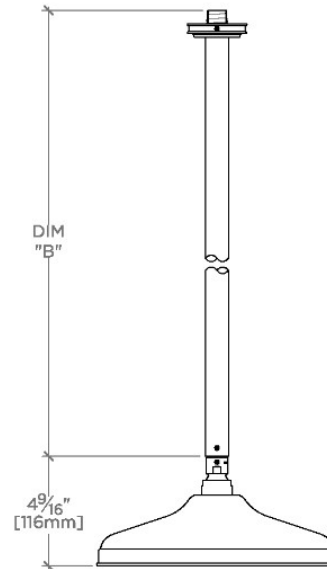

Boulevard

BDS100

Boulevard 10" Rain Showerhead with 6" Ceiling Mounted Shower Arm

SHOWN IN BOULEVARD 10" RAIN SHOWERHEAD WITH 6" CEILING MOUNTED SHOWER ARM | BDS100

TECHNICAL DETAILS

Adjustable Versus Fixed Spray: Fixed
Fittings Hole Diameter: 32 mm
Flow Restriction Options: 1.5, 1.75, 2.0
Inlet Connection Size: 1/2"
Inlet Connection Type: Male NPT
Pivot: Y
Primary Material: Brass
Restricted Maximum Flow Rate: 6.6 liters/min
Water Pressure Maximum: 6.0 bar
Water Pressure Minimum: 1.5 bar
Water Pressure Recommended: 3.0 bar

PRODUCT FEATURES

Made of Brass

Features a swivel 10" rain showerhead with easy clean rubber nozzles

Includes a 6" ceiling mounted shower arm

Stocked in Brass, Chrome, Nickel and Matte Nickel

Rain showerhead available in 1.75gpm (6.6L/min) flow rate

CERTIFICATIONS

PRODUCT (NOTES)

Boulevard

BDS100

Boulevard 10" Rain Showerhead with 6" Ceiling Mounted Shower Arm

CEILING VIEW SCALE: 1/2"=1'-0"

STYLE NO.	DIM "A"	DIM "B"
BDS100	17 1/8" [435mm]	6 9/16" [167mm]
BDS101	17 7/8" [435mm]	12 9/16" [319mm]
BDS102	23 1/8" [588mm]	18 9/16" [472mm]

FRONT VIEW SCALE: 1/2"=1'-0"

SIDE VIEW SCALE: 1/2"=1'-0"