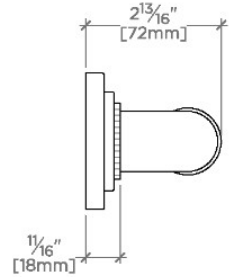

## EGB360

Essentials Transitional 60" Grab Bar

STYLE NO.	DESCRIPTION	LENGTH
EGB330	Essentials Transitional 30" Grab Bar	30" [762mm]
EGB336	Essentials Transitional 36" Grab Bar	36" [914mm]
EGB342	Essentials Transitional 42" Grab Bar	42" [1067mm]
EGB348	Essentials Transitional 48" Grab Bar	48" [1219mm]
EGB360	Essentials Transitional 60" Grab Bar	60" [1524mm]

TOP VIEW

SCALE: 3"=1'-0"

FRONT VIEW

SCALE: 3"=1'-0"

SIDE VIEW

SCALE: 3"=1'-0"