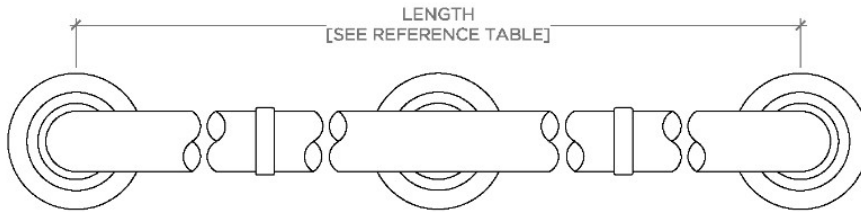

## EGB360

Essentials Transitional 60" Grab Bar

STYLE NO.	DESCRIPTION	LENGTH
EGB330	Essentials Transitional 30" Grab Bar	30" [762mm]
EGB336	Essentials Transitional 36" Grab Bar	36" [914mm]
EGB342	Essentials Transitional 42" Grab Bar	42" [1067mm]
EGB348	Essentials Transitional 48" Grab Bar	48" [1219mm]
EGB360	Essentials Transitional 60" Grab Bar	60" [1524mm]

TOP VIEW

SCALE: 3"=1'-0"

FRONT VIEW

SCALE: 3"=1'-0"

SIDE VIEW

SCALE: 3"=1'-0"