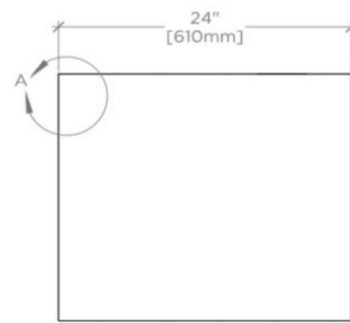

ALTA

999495

Alta Single Floating Vanity 36" x 24" x 21"

FILEDESCRIPTION

TECHNICAL DETAILS

ADA Compliance: No
Adjustable Levelers / Feet: N
Bowl Shape: Oval
Drain Hole Depth: 36 mm
Drain Hole Diameter: 43 mm
Fittings Hole Depth: 32 mm
Fittings Hole Diameter: 35 mm
Depth / Width: 533 mm
Height: 870 mm
Length: 610 mm
Number of Holes: Two Hole
Outer Rim Shape: Oval
Overflow Opening: Yes
Primary Material: Wood
Rough-in Supply Height Recommended: 533 mm
Rough-in Waste Height Recommended: 483 mm
Sink Visibility: N
Storage Type: Cabinet
Suggested Application: Bath

Top and Sink Sold Separately

ALTA

999495

Alta Single Floating Vanity 36" x 24" x 21"

TOP VIEW

SCALE: 3/4"=1'-0"

DETAIL A

NOT TO SCALE

FRONT VIEW

SCALE: 3/4"=1'-0"

SIDE VIEW

SCALE: 3/4"=1'-0"