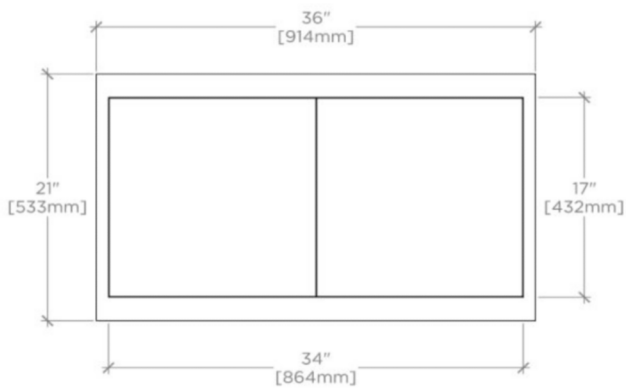

ALTA

999495

Alta Single Floating Vanity 36" x 24" x 21"

FILEDESCRIPTION

TECHNICAL DETAILS

ADA Compliance: No
Adjustable Levelers / Feet: N
Bowl Shape: Oval
Drain Hole Depth: 36 mm
Drain Hole Diameter: 43 mm
Fittings Hole Depth: 32 mm
Fittings Hole Diameter: 35 mm
Depth / Width: 533 mm
Height: 870 mm
Length: 610 mm
Number of Holes: Two Hole
Outer Rim Shape: Oval
Overflow Opening: Yes
Primary Material: Wood
Rough-in Supply Height Recommended: 533 mm
Rough-in Waste Height Recommended: 483 mm
Sink Visibility: N
Storage Type: Cabinet
Suggested Application: Bath

Top and Sink Sold Separately

ALTA

999495

Alta Single Floating Vanity 36" x 24" x 21"

TOP VIEW

SCALE: 3/4"=1'-0"

DETAIL A

NOT TO SCALE

FRONT VIEW

SCALE: 3/4"=1'-0"

SIDE VIEW

SCALE: 3/4"=1'-0"