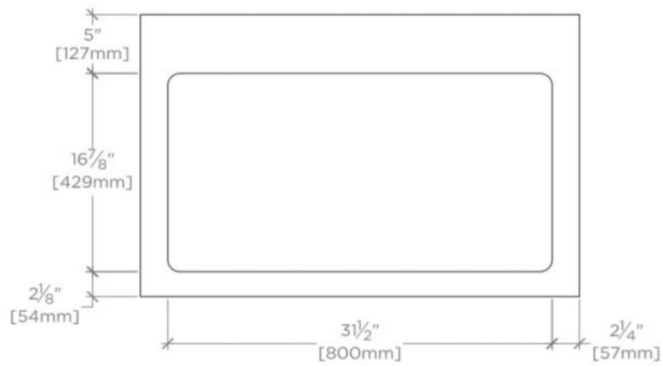

ALTA

999495

Alta Single Floating Vanity 36" x 24" x 21"

FILEDESCRIPTION

TECHNICAL DETAILS

ADA Compliance: No
Adjustable Levelers / Feet: N
Bowl Shape: Oval
Drain Hole Depth: 36 mm
Drain Hole Diameter: 43 mm
Fittings Hole Depth: 32 mm
Fittings Hole Diameter: 35 mm
Depth / Width: 533 mm
Height: 870 mm
Length: 610 mm
Number of Holes: Two Hole
Outer Rim Shape: Oval
Overflow Opening: Yes
Primary Material: Wood
Rough-in Supply Height Recommended: 533 mm
Rough-in Waste Height Recommended: 483 mm
Sink Visibility: N
Storage Type: Cabinet
Suggested Application: Bath

Top and Sink Sold Separately

ALTA

999495

Alta Single Floating Vanity 36" x 24" x 21"

TOP VIEW

SCALE: 3/4"=1'-0"

DETAIL A

NOT TO SCALE

FRONT VIEW

SCALE: 3/4"=1'-0"

SIDE VIEW

SCALE: 3/4"=1'-0"