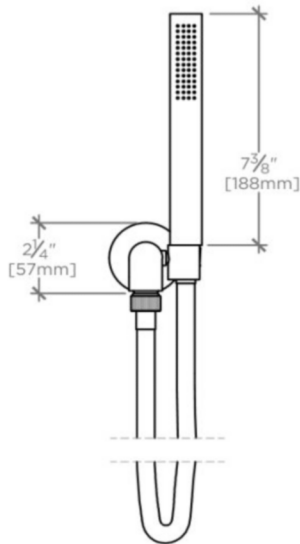

## DECIBEL

DBHS01

Decibel Handshower On Hook with Metal Handle

SHOWN IN DECIBEL HANDSHOWER ON HOOK WITH METAL HANDLE| DBHS01

### TECHNICAL DETAILS

Escutcheon Primary Material: Brass  
Fittings Hole Diameter: 35 mm  
Flow Restriction Options: 2.0, 1.75, 1.5, 0.92  
Handshower / Spray Hose Length: 1.5 m  
Depth / Width: 84 mm  
Height: 227 mm  
Inlet Connection Size: 1/2"  
Inlet Connection Type: Female NPT  
Length: 73 mm  
Primary Material: Brass  
Water Pressure Maximum: 5.5 bar  
Water Pressure Minimum: 1.5 bar  
Water Pressure Recommended: 3.0 bar

### PRODUCT FEATURES

This item is stocked in Chrome and Nickel finishes.

Stocked in 2.0gpm (7.6 L/min) and 1.75gpm (6.6 L/min). State of California requires 1.75gpm (6.6 L/min) to comply with their water conservation requirements. Other flow options are available to order, contact your sales associate or call 1 (800) 899-6757 for details.

## DECIBEL

DBHS01

Decibel Handshower On Hook with Metal Handle

TOP VIEW SCALE: 2"=1'-0"

FRONT VIEW SCALE: 2"=1'-0"

SIDE VIEW SCALE: 2"=1'-0"