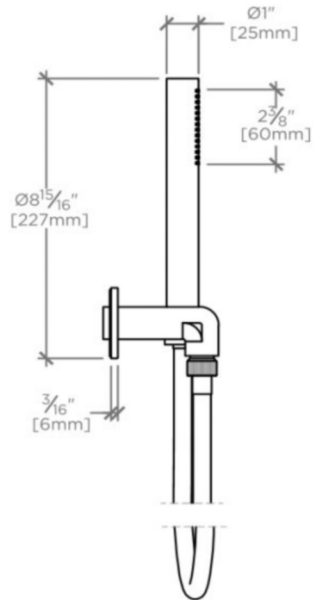

### TECHNICAL DETAILS

Escutcheon Primary Material: Brass  
Fittings Hole Diameter: 35 mm  
Flow Restriction Options: 2.0, 1.75, 1.5, 0.92  
Handshower / Spray Hose Length: 1.5 m  
Depth / Width: 84 mm  
Height: 227 mm  
Inlet Connection Size: 1/2"  
Inlet Connection Type: Female NPT  
Length: 73 mm  
Primary Material: Brass  
Water Pressure Maximum: 5.5 bar  
Water Pressure Minimum: 1.5 bar  
Water Pressure Recommended: 3.0 bar

### PRODUCT FEATURES

This item is stocked in Chrome and Nickel finishes.

Stocked in 2.0gpm (7.6 L/min) and 1.75gpm (6.6 L/min). State of California requires 1.75gpm (6.6 L/min) to comply with their water conservation requirements. Other flow options are available to order, contact your sales associate or call 1 (800) 899-6757 for details.

## DECIBEL

DBHS01

Decibel Handshower On Hook with Metal Handle

TOP VIEW SCALE: 2"=1'-0"

FRONT VIEW SCALE: 2"=1'-0"

SIDE VIEW SCALE: 2"=1'-0"