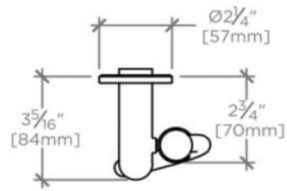

### TECHNICAL DETAILS

Escutcheon Primary Material: Brass  
Fittings Hole Diameter: 35 mm  
Flow Restriction Options: 2.0, 1.75, 1.5, 0.92  
Handshower / Spray Hose Length: 1.5 m  
Depth / Width: 84 mm  
Height: 227 mm  
Inlet Connection Size: 1/2"  
Inlet Connection Type: Female NPT  
Length: 73 mm  
Primary Material: Brass  
Water Pressure Maximum: 5.5 bar  
Water Pressure Minimum: 1.5 bar  
Water Pressure Recommended: 3.0 bar

### PRODUCT FEATURES

This item is stocked in Chrome and Nickel finishes.

Stocked in 2.0gpm (7.6 L/min) and 1.75gpm (6.6 L/min). State of California requires 1.75gpm (6.6 L/min) to comply with their water conservation requirements. Other flow options are available to order, contact your sales associate or call 1 (800) 899-6757 for details.

## DECIBEL

DBHS01

Decibel Handshower On Hook with Metal Handle

TOP VIEW SCALE: 2"=1'-0"

FRONT VIEW SCALE: 2"=1'-0"

SIDE VIEW SCALE: 2"=1'-0"