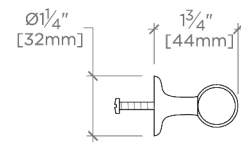

CERTIFICATIONS

PRODUCT (NOTES)

Stockton

SKHW12

Stockton Tirette en noyer 30 cm

TOP VIEW

SCALE: 3"=1'-0"

FRONT VIEW

SCALE: 3"=1'-0"

SIDE VIEW

SCALE: 3"=1'-0"