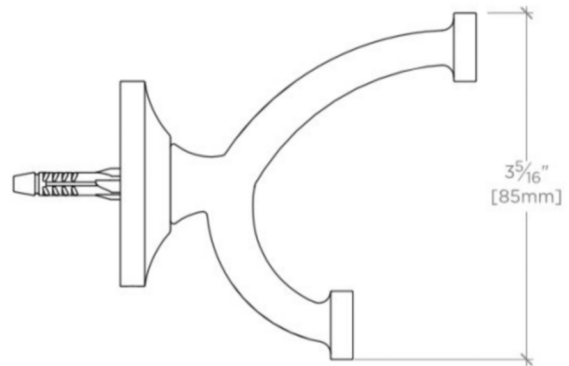

## EASTON

Easton Double Robe Hook

EARH49

SHOWN IN EASTON DOUBLE ROBE HOOK| EARH49

### TECHNICAL DETAILS

Escutcheon Primary Material: Brass  
Depth / Width: 89 mm  
Height: 89 mm  
Installation Type: Wall Mounted  
Length: 51 mm  
Primary Material: Brass  
Suggested Application: Bath

### PRODUCT FEATURES

2" x 3 1/2" x 3 1/2"

Wall Mounted - Mounting Hardware Included

Made of Brass

## EARH49

TOP VIEW

SCALE: 6"=1'-0"

FRONT VIEW

SCALE: 6"=1'-0"

SIDE VIEW

SCALE: 6"=1'-0"