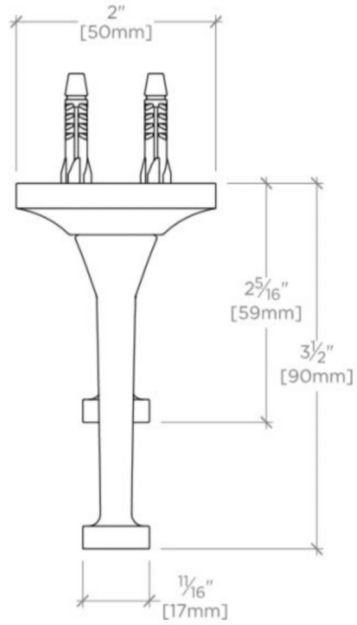

### TECHNICAL DETAILS

Escutcheon Primary Material: Brass  
Depth / Width: 89 mm  
Height: 89 mm  
Installation Type: Wall Mounted  
Length: 51 mm  
Primary Material: Brass  
Suggested Application: Bath

### PRODUCT FEATURES

2" x 3 1/2" x 3 1/2"

Wall Mounted - Mounting Hardware Included

Made of Brass

## EARH49

TOP VIEW

SCALE: 6"=1'-0"

FRONT VIEW

SCALE: 6"=1'-0"

SIDE VIEW

SCALE: 6"=1'-0"