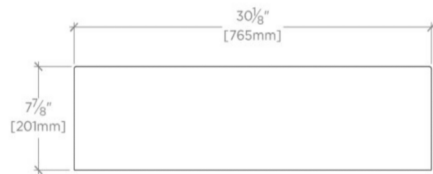

TECHNICAL DETAILS

ADA Compliance: When installed per ADA guidelines
Bowl Shape: Rectangular
Drain Hole Diameter: 3 1/2"
Fitting Hole Configuration / Number: Zero
Garbage Disposal: N
Depth / Width: 17 15/16"
Height: 7 13/16"
Installation Type: Undermount
Length: 29 13/16"
Material / Wall Thickness: 1 11/16"
Number of Holes: Zero Holes
Outer Rim Shape: Rectangular
Primary Material: Marble
Sound Proofing: N
Stain Resistance: N
Suggested Application: Bar, Kitchen, Laundry

PRODUCT (NOTES)

Dimensions of sinks are nominal and are subject to slight variations.

TITAN

TNSK04

Titan 29 13/16" x 17 15/16" x 7 13/16" Marble Apron Farmhouse
Kitchen Sink with Center Drain

TOP VIEW SCALE: 1"=1'-0"

FRONT VIEW SCALE: 1"=1'-0"

SIDE VIEW SCALE: 1"=1'-0"