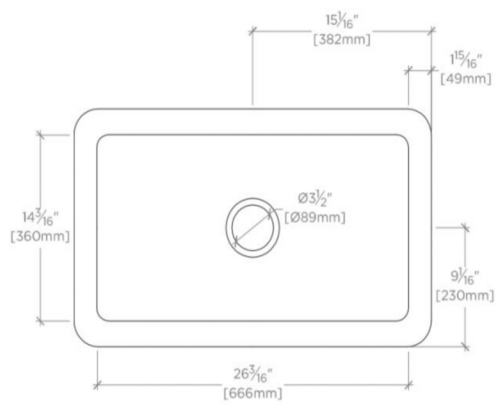

TECHNICAL DETAILS

ADA Compliance: When installed per ADA guidelines
Bowl Shape: Rectangular
Drain Hole Diameter: 3 1/2"
Fitting Hole Configuration / Number: Zero
Garbage Disposal: N
Depth / Width: 17 15/16"
Height: 7 13/16"
Installation Type: Undermount
Length: 29 13/16"
Material / Wall Thickness: 1 11/16"
Number of Holes: Zero Holes
Outer Rim Shape: Rectangular
Primary Material: Marble
Sound Proofing: N
Stain Resistance: N
Suggested Application: Bar, Kitchen, Laundry

PRODUCT (NOTES)

Dimensions of sinks are nominal and are subject to slight variations.

TITAN

TNSK04

Titan 29 13/16" x 17 15/16" x 7 13/16" Marble Apron Farmhouse
Kitchen Sink with Center Drain

TOP VIEW SCALE: 1"=1'-0"

FRONT VIEW SCALE: 1"=1'-0"

SIDE VIEW SCALE: 1"=1'-0"