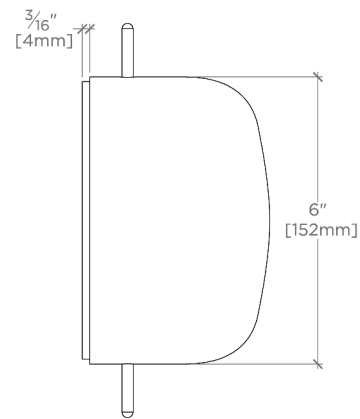

Ambient Task: Ambient
 Depth/Width: 4"
 Height: 6"
 Installation Type: Wall or ceiling mounted
 Interior Exterior Application: Interior Only
 Length: 4"
 Light Direction: Omnidirectional from wall surface
 Orientation: Vertical or Horizontal
 Primary Material: Brass/Murano Glass
 Safety Warnings: Do not exceed max wattage.
 Shade Finish: Clear
 Shade Material: Glass
 Voltage: 240
 Wet/Dry: Damp or Dry

CERTIFICATIONS

PRODUCT (NOTES)

LUCIA

LU03LT

Lucia Wall / Ceiling Small Oval Flush Mount with Battuto
Murano Glass Diffuser

TOP VIEW

SCALE: 3"=1'-0"

MOUNTING PLATE

SCALE: 3"=1'-0"

FRONT VIEW

SCALE: 3"=1'-0"

SIDE VIEW

SCALE: 3"=1'-0"