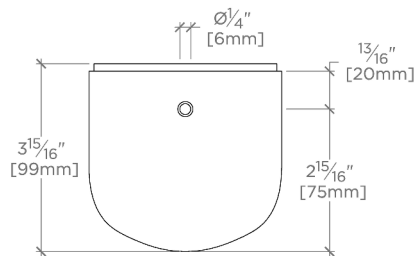

Ambient Task: Ambient
 Depth/Width: 4"
 Height: 6"
 Installation Type: Wall or ceiling mounted
 Interior Exterior Application: Interior Only
 Length: 4"
 Light Direction: Omnidirectional from wall surface
 Orientation: Vertical or Horizontal
 Primary Material: Brass/Murano Glass
 Safety Warnings: Do not exceed max wattage.
 Shade Finish: Clear
 Shade Material: Glass
 Voltage: 240
 Wet/Dry: Damp or Dry

CERTIFICATIONS

PRODUCT (NOTES)

LUCIA

LU03LT

Lucia Wall / Ceiling Small Oval Flush Mount with Battuto
Murano Glass Diffuser

TOP VIEW

SCALE: 3"=1'-0"

MOUNTING PLATE

SCALE: 3"=1'-0"

FRONT VIEW

SCALE: 3"=1'-0"

SIDE VIEW

SCALE: 3"=1'-0"