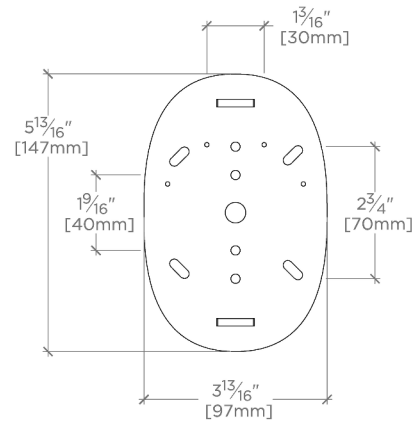

Ambient Task: Ambient
 Depth/Width: 4"
 Height: 6"
 Installation Type: Wall or ceiling mounted
 Interior Exterior Application: Interior Only
 Length: 4"
 Light Direction: Omnidirectional from wall surface
 Orientation: Vertical or Horizontal
 Primary Material: Brass/Murano Glass
 Safety Warnings: Do not exceed max wattage.
 Shade Finish: Clear
 Shade Material: Glass
 Voltage: 240
 Wet/Dry: Damp or Dry

CERTIFICATIONS

PRODUCT (NOTES)

LUCIA

LU03LT

Lucia Wall / Ceiling Small Oval Flush Mount with Battuto
Murano Glass Diffuser

TOP VIEW

SCALE: 3"=1'-0"

MOUNTING PLATE

SCALE: 3"=1'-0"

FRONT VIEW

SCALE: 3"=1'-0"

SIDE VIEW

SCALE: 3"=1'-0"