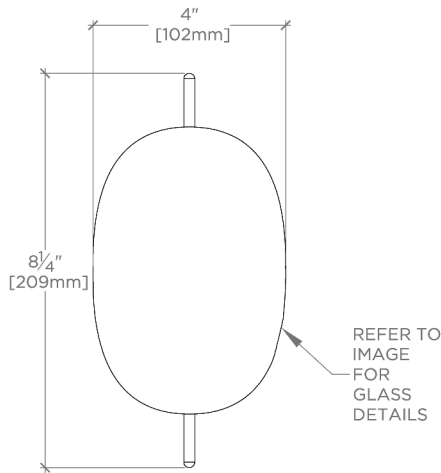

Ambient Task: Ambient
 Depth/Width: 4"
 Height: 6"
 Installation Type: Wall or ceiling mounted
 Interior Exterior Application: Interior Only
 Length: 4"
 Light Direction: Omnidirectional from wall surface
 Orientation: Vertical or Horizontal
 Primary Material: Brass/Murano Glass
 Safety Warnings: Do not exceed max wattage.
 Shade Finish: Clear
 Shade Material: Glass
 Voltage: 240
 Wet/Dry: Damp or Dry

CERTIFICATIONS

PRODUCT (NOTES)

LUCIA

LU03LT

Lucia Wall / Ceiling Small Oval Flush Mount with Battuto
Murano Glass Diffuser

TOP VIEW

SCALE: 3"=1'-0"

MOUNTING PLATE

SCALE: 3"=1'-0"

FRONT VIEW

SCALE: 3"=1'-0"

SIDE VIEW

SCALE: 3"=1'-0"