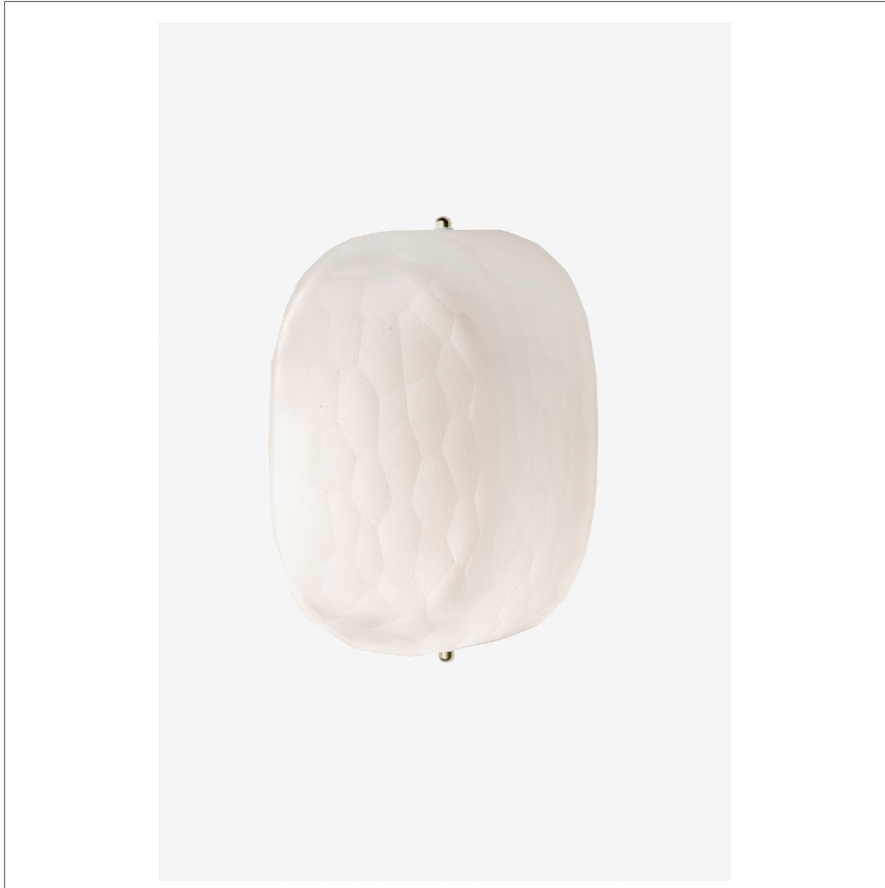

LUCIA

LU03LT

Lucia Wall / Ceiling Small Oval Flush Mount with Battuto Murano Glass Diffuser

SHOWN IN LUCIA WALL / CEILING SMALL OVAL FLUSH MOUNT WITH BATTUTO MURANO GLASS DIFFUSER | LU03LT

TECHNICAL DETAILS

Ambient Task: Ambient
 Depth/Width: 4"
 Height: 6"
 Installation Type: Wall or ceiling mounted
 Interior Exterior Application: Interior Only
 Length: 4"
 Light Direction: Omnidirectional from wall surface
 Orientation: Vertical or Horizontal
 Primary Material: Brass/Murano Glass
 Safety Warnings: Do not exceed max wattage.
 Shade Finish: Clear
 Shade Material: Glass
 Voltage: 240
 Wet/Dry: Damp or Dry

INSPIRATION

Our Lucia collection showcases two artisanal techniques that use elegantly offset ovals of crystalline glass or a precisely faceted battuto treatment, to create looks of contemporary refinement. Crafted in Murano and treated with traditional etching techniques, the hand worked glass displays subtle undulations and striations you can see and feel.

CERTIFICATIONS

PRODUCT (NOTES)

LUCIA

LU03LT

Lucia Wall / Ceiling Small Oval Flush Mount with Battuto
Murano Glass Diffuser

TOP VIEW

SCALE: 3"=1'-0"

MOUNTING PLATE