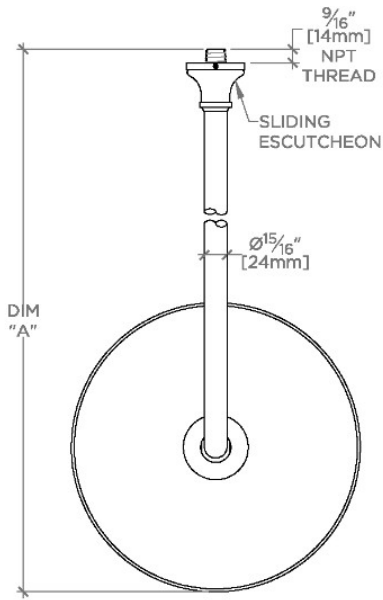

ETOILE

ETS128

Etoile 12" Rain Showerhead with 18" Wall Mounted 90 Degree Shower Arm

SHOWN IN ETOILE 12" RAIN SHOWERHEAD WITH 18" WALL MOUNTED 90 DEGREE SHOWER ARM | ETS128

TECHNICAL DETAILS

Adjustable Versus Fixed Spray: Fixed
 Fittings Hole Diameter: 1 1/4"
 Flow Restriction Options: 1.5, 1.75, 2.0
 Inlet Connection Size: 1/2"
 Inlet Connection Type: Male NPT
 Pivot: Y
 Primary Material: Brass
 Restricted Maximum Flow Rate: 1.75 gpm
 Water Pressure Maximum: 85.0 psi
 Water Pressure Minimum: 20.0 psi
 Water Pressure Recommended: 45.0 psi

PRODUCT FEATURES

- Made of Brass
- Features a swivel 12" rain showerhead with easy clean rubber nozzles
- Includes a 18" wall mounted 90 degree shower arm
- Stocked in Brass, Chrome, Nickel and Matte Nickel
- Rain showerhead available in 1.75gpm (6.6L/min) flow rate

CERTIFICATIONS

PRODUCT (NOTES)

WATERWORKS

ETOILE

ETS128

Etoile 12" Rain Showerhead with 18" Wall Mounted 90 Degree Shower Arm

TOP VIEW

SCALE: 1/2"=1'-0"

STYLE NO.	DIM "A"	DIM "B"
ETS128		
FRS128	24 ⁵ / ₈ " [625mm]	18 ⁹ / ₁₆ " [472mm]
JUS128		
ETS129		
FRS129	28 ⁵ / ₈ " [727mm]	22 ⁹ / ₁₆ " [573mm]
JUS129		

FRONT VIEW

SCALE: 1/2"=1'-0"

SIDE VIEW

SCALE: 1/2"=1'-0"