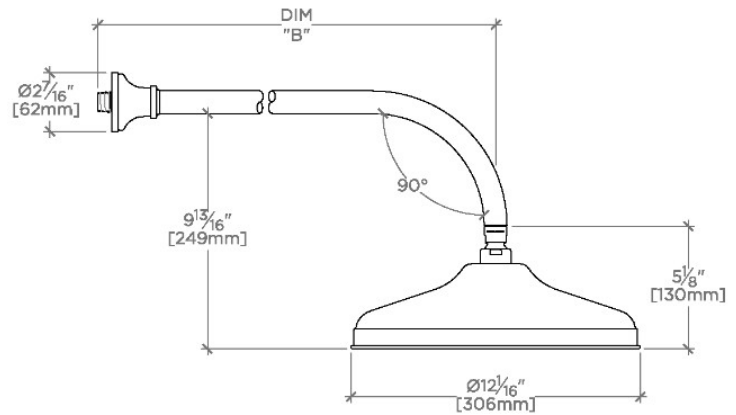

ETOILE

ETS128

Etoile 12" Rain Showerhead with 18" Wall Mounted 90 Degree Shower Arm

SHOWN IN ETOILE 12" RAIN SHOWERHEAD WITH 18" WALL MOUNTED 90 DEGREE SHOWER ARM | ETS128

TECHNICAL DETAILS

Adjustable Versus Fixed Spray: Fixed
 Fittings Hole Diameter: 1 1/4"
 Flow Restriction Options: 1.5, 1.75, 2.0
 Inlet Connection Size: 1/2"
 Inlet Connection Type: Male NPT
 Pivot: Y
 Primary Material: Brass
 Restricted Maximum Flow Rate: 1.75 gpm
 Water Pressure Maximum: 85.0 psi
 Water Pressure Minimum: 20.0 psi
 Water Pressure Recommended: 45.0 psi

PRODUCT FEATURES

- Made of Brass
- Features a swivel 12" rain showerhead with easy clean rubber nozzles
- Includes a 18" wall mounted 90 degree shower arm
- Stocked in Brass, Chrome, Nickel and Matte Nickel
- Rain showerhead available in 1.75gpm (6.6L/min) flow rate

CERTIFICATIONS

PRODUCT (NOTES)

WATERWORKS

ETOILE

ETS128

Etoile 12" Rain Showerhead with 18" Wall Mounted 90 Degree Shower Arm

TOP VIEW

SCALE: 1/2"=1'-0"

STYLE NO.	DIM "A"	DIM "B"
ETS128		
FRS128	24 ⁵ / ₈ " [625mm]	18 ⁹ / ₁₆ " [472mm]
JUS128		
ETS129		
FRS129	28 ⁵ / ₈ " [727mm]	22 ⁹ / ₁₆ " [573mm]
JUS129		

FRONT VIEW

SCALE: 1/2"=1'-0"

SIDE VIEW

SCALE: 1/2"=1'-0"