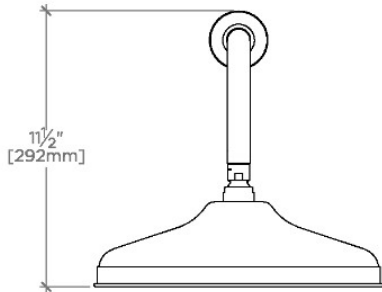

ETOILE

ETS128

Etoile 12" Rain Showerhead with 18" Wall Mounted 90 Degree Shower Arm

SHOWN IN ETOILE 12" RAIN SHOWERHEAD WITH 18" WALL MOUNTED 90 DEGREE SHOWER ARM | ETS128

TECHNICAL DETAILS

Adjustable Versus Fixed Spray: Fixed
 Fittings Hole Diameter: 1 1/4"
 Flow Restriction Options: 1.5, 1.75, 2.0
 Inlet Connection Size: 1/2"
 Inlet Connection Type: Male NPT
 Pivot: Y
 Primary Material: Brass
 Restricted Maximum Flow Rate: 1.75 gpm
 Water Pressure Maximum: 85.0 psi
 Water Pressure Minimum: 20.0 psi
 Water Pressure Recommended: 45.0 psi

PRODUCT FEATURES

- Made of Brass
- Features a swivel 12" rain showerhead with easy clean rubber nozzles
- Includes a 18" wall mounted 90 degree shower arm
- Stocked in Brass, Chrome, Nickel and Matte Nickel
- Rain showerhead available in 1.75gpm (6.6L/min) flow rate

CERTIFICATIONS

PRODUCT (NOTES)

WATERWORKS

ETOILE

ETS128

Etoile 12" Rain Showerhead with 18" Wall Mounted 90 Degree Shower Arm

TOP VIEW

SCALE: 1/2"=1'-0"

STYLE NO.	DIM "A"	DIM "B"
ETS128		
FRS128	24 ⁵ / ₈ " [625mm]	18 ⁹ / ₁₆ " [472mm]
JUS128		
ETS129		
FRS129	28 ⁵ / ₈ " [727mm]	22 ⁹ / ₁₆ " [573mm]
JUS129		

FRONT VIEW

SCALE: 1/2"=1'-0"

SIDE VIEW

SCALE: 1/2"=1'-0"