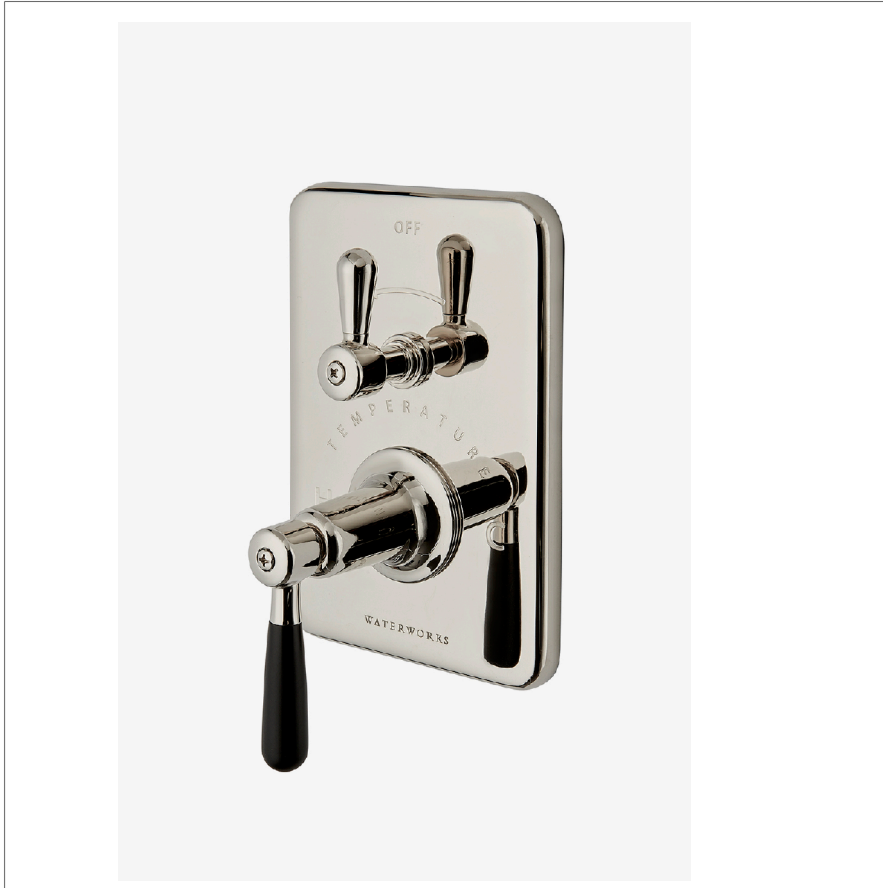

Riverun

RRTH30

Riverun Integrated Thermostatic and Volume Control Trim
with Two-Tone Lever Handle

SHOWN IN RIVERUN INTEGRATED THERMOSTATIC AND VOLUME CONTROL TRIM WITH TWO-TONE LEVER HANDLE | RRTH30

TECHNICAL DETAILS

ADA Compliance: Yes
Number Of Holes: One Hole
Primary Material: Brass

INSPIRATION

This new American classic was designed with simplicity in mind. Featuring streamlined forms and honest details, it's the epitome of quiet elegance.

CODES & STANDARDS

ASME A112.18.1/CSA B125.1, State of MA

PRODUCT FEATURES

Features Two-Tone Lever Handle

Smooth handle operation controls water volume

A solid brass trim plate features engraved TEMPERATURE along with H and C markings.

Stocked in Nickel/Matte Black and Brass/Matte Black

Requires rough valve, sold separately: GUTH61 (USA) or GU61TH (UK/International)

CERTIFICATIONS

PRODUCT (NOTES)

Riverun

RRTH30

Riverun Integrated Thermostatic and Volume Control Trim
with Two-Tone Lever Handle