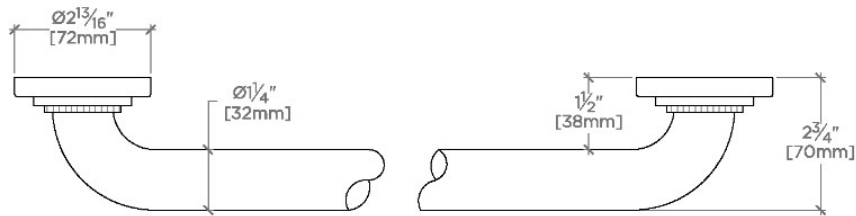

## Essentials

EGB318

Essentials Transitional 18" Grab Bar

STYLE NO.	DESCRIPTION	LENGTH
EGB312	Essentials Transitional 12" Grab Bar	12" [305mm]
EGB318	Essentials Transitional 18" Grab Bar	18" [457mm]
EGB324	Essentials Transitional 24" Grab Bar	24" [610mm]

TOP VIEW

SCALE: 3"=1'-0"

FRONT VIEW

SCALE: 3"=1'-0"

SIDE VIEW

SCALE: 3"=1'-0"