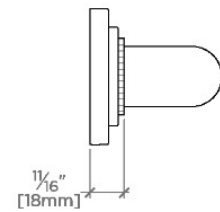

## Essentials

EGB318

Essentials Transitional 18" Grab Bar

STYLE NO.	DESCRIPTION	LENGTH
EGB312	Essentials Transitional 12" Grab Bar	12" [305mm]
EGB318	Essentials Transitional 18" Grab Bar	18" [457mm]
EGB324	Essentials Transitional 24" Grab Bar	24" [610mm]

TOP VIEW

SCALE: 3"=1'-0"

FRONT VIEW

SCALE: 3"=1'-0"

SIDE VIEW

SCALE: 3"=1'-0"