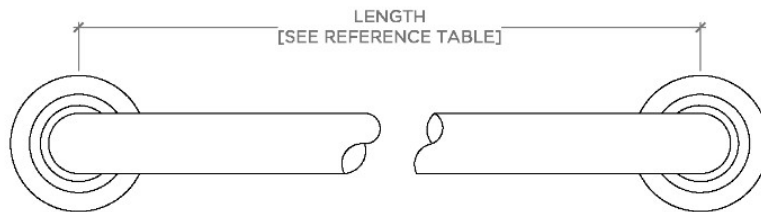

## Essentials

EGB318

Essentials Transitional 18" Grab Bar

STYLE NO.	DESCRIPTION	LENGTH
EGB312	Essentials Transitional 12" Grab Bar	12" [305mm]
EGB318	Essentials Transitional 18" Grab Bar	18" [457mm]
EGB324	Essentials Transitional 24" Grab Bar	24" [610mm]

TOP VIEW

SCALE: 3"=1'-0"

FRONT VIEW

SCALE: 3"=1'-0"

SIDE VIEW

SCALE: 3"=1'-0"