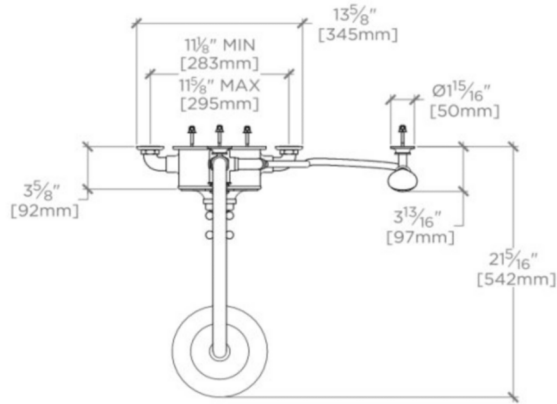

TECHNICAL DETAILS

Adjustable versus Fixed Spray: Fixed Spray
 Diameter of Head: 197 mm
 Diameter of Legs / Tubes: 29 mm
 Escutcheon Primary Material: Brass
 Fittings Hole Diameter: 29 mm
 Flow Restriction Options: Shower Head: 2.5, 2.0, 1.75, 1.5 and
 Handshower: 2.5, 2.2, 2.0, 1.75, 1.5, 1.2, 0.92
 Handle Spread Maximum: 144 mm
 Handle Spread Minimum: 144 mm
 Handle Turn Angle: Quarter Turn
 Handshower / Spray Hose Length: 1.5 m
 Inlet Connection Size: 3/4"
 Inlet Connection Type: Copper Compression
 Inlet Supply Spread Maximum: 295 mm
 Inlet Supply Spread Minimum: 283 mm
 Installation Type: Wall Mounted
 Integrated Diverter: Y
 Integrated Spray: N
 Number of Handles: Three
 Number of Holes: Two Hole
 Pivot: Y
 Primary Material: Brass
 Spray Included in Unit: Y
 Suggested Application: Bath
 Valve Material: Wax Element
 Water Pressure Maximum: 6.0 bar
 Water Pressure Minimum: 1.5 bar
 Water Pressure Recommended: 3.0 bar

The Shower Riser is designed to be field cut to accommodate varying shower heights

The Exposed diverter body can be installed with the handshower elbow on the right or the left

Stocked in Nickel, Chrome, Unlacquered Brass, and Matte Nickel finishes

Standard flow rate is 2.5gpm (9.5 L/min). Also available in high efficient flow options. Contact your sales associate or call 1 (800) 899-6757 for details.

WATERWORKS

DASH

DSXS50

Dash Exposed Thermostatic Shower System with 8" Shower Head, Handshower, Metal Lever Diverter Handle and Metal Cross Handles

TOP VIEW

SCALE: 3/4"=1'-0"

FRONT VIEW

SCALE: 3/4"=1'-0"

SIDE VIEW

SCALE: 3/4"=1'-0"