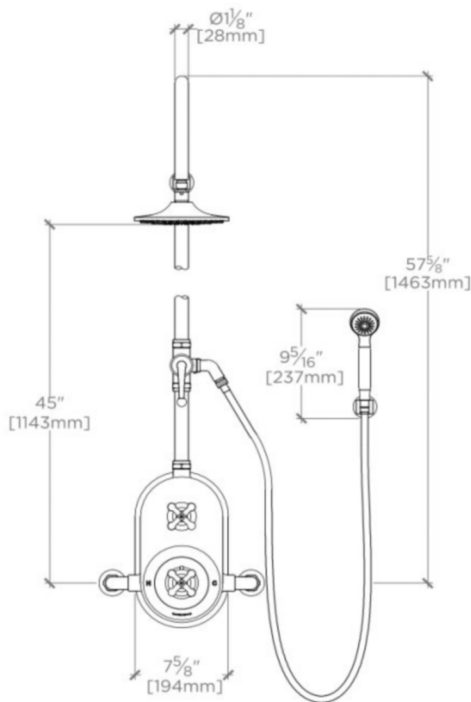

TECHNICAL DETAILS

Adjustable versus Fixed Spray: Fixed Spray
 Diameter of Head: 197 mm
 Diameter of Legs / Tubes: 29 mm
 Escutcheon Primary Material: Brass
 Fittings Hole Diameter: 29 mm
 Flow Restriction Options: Shower Head: 2.5, 2.0, 1.75, 1.5 and
 Handshower: 2.5, 2.2, 2.0, 1.75, 1.5, 1.2, 0.92
 Handle Spread Maximum: 144 mm
 Handle Spread Minimum: 144 mm
 Handle Turn Angle: Quarter Turn
 Handshower / Spray Hose Length: 1.5 m
 Inlet Connection Size: 3/4"
 Inlet Connection Type: Copper Compression
 Inlet Supply Spread Maximum: 295 mm
 Inlet Supply Spread Minimum: 283 mm
 Installation Type: Wall Mounted
 Integrated Diverter: Y
 Integrated Spray: N
 Number of Handles: Three
 Number of Holes: Two Hole
 Pivot: Y
 Primary Material: Brass
 Spray Included in Unit: Y
 Suggested Application: Bath
 Valve Material: Wax Element
 Water Pressure Maximum: 6.0 bar
 Water Pressure Minimum: 1.5 bar
 Water Pressure Recommended: 3.0 bar

The Shower Riser is designed to be field cut to accommodate varying shower heights

The Exposed diverter body can be installed with the handshower elbow on the right or the left

Stocked in Nickel, Chrome, Unlacquered Brass, and Matte Nickel finishes

Standard flow rate is 2.5gpm (9.5 L/min). Also available in high efficient flow options. Contact your sales associate or call 1 (800) 899-6757 for details.

WATERWORKS

DASH

DSXS50

Dash Exposed Thermostatic Shower System with 8" Shower Head, Handshower, Metal Lever Diverter Handle and Metal Cross Handles

TOP VIEW

SCALE: 3/4"=1'-0"

FRONT VIEW

SCALE: 3/4"=1'-0"

SIDE VIEW

SCALE: 3/4"=1'-0"