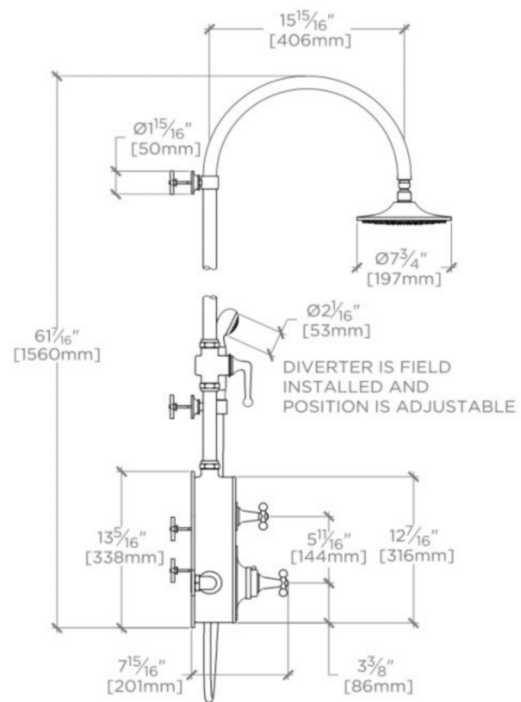

TECHNICAL DETAILS

Adjustable versus Fixed Spray: Fixed Spray
 Diameter of Head: 197 mm
 Diameter of Legs / Tubes: 29 mm
 Escutcheon Primary Material: Brass
 Fittings Hole Diameter: 29 mm
 Flow Restriction Options: Shower Head: 2.5, 2.0, 1.75, 1.5 and
 Handshower: 2.5, 2.2, 2.0, 1.75, 1.5, 1.2, 0.92
 Handle Spread Maximum: 144 mm
 Handle Spread Minimum: 144 mm
 Handle Turn Angle: Quarter Turn
 Handshower / Spray Hose Length: 1.5 m
 Inlet Connection Size: 3/4"
 Inlet Connection Type: Copper Compression
 Inlet Supply Spread Maximum: 295 mm
 Inlet Supply Spread Minimum: 283 mm
 Installation Type: Wall Mounted
 Integrated Diverter: Y
 Integrated Spray: N
 Number of Handles: Three
 Number of Holes: Two Hole
 Pivot: Y
 Primary Material: Brass
 Spray Included in Unit: Y
 Suggested Application: Bath
 Valve Material: Wax Element
 Water Pressure Maximum: 6.0 bar
 Water Pressure Minimum: 1.5 bar
 Water Pressure Recommended: 3.0 bar

The Shower Riser is designed to be field cut to accommodate varying shower heights

The Exposed diverter body can be installed with the handshower elbow on the right or the left

Stocked in Nickel, Chrome, Unlacquered Brass, and Matte Nickel finishes

Standard flow rate is 2.5gpm (9.5 L/min). Also available in high efficient flow options. Contact your sales associate or call 1 (800) 899-6757 for details.

WATERWORKS

DASH

DSXS50

Dash Exposed Thermostatic Shower System with 8" Shower Head, Handshower, Metal Lever Diverter Handle and Metal Cross Handles

TOP VIEW

SCALE: 3/4"=1'-0"

FRONT VIEW

SCALE: 3/4"=1'-0"

SIDE VIEW

SCALE: 3/4"=1'-0"