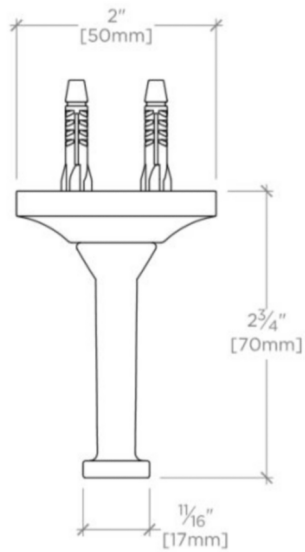

## EASTON

Easton Single Robe Hook

EARH46

SHOWN IN EASTON SINGLE ROBE HOOK| EARH46

### TECHNICAL DETAILS

Escutcheon Primary Material: Brass  
Depth / Width: 70 mm  
Height: 72 mm  
Installation Type: Wall Mounted  
Length: 51 mm  
Primary Material: Brass  
Suggested Application: Bath

### PRODUCT FEATURES

2" x 2 3/4" x 2.85"

Wall Mounted - Mounting Hardware Included

Made of Brass

## EARH46

TOP VIEW SCALE: 6"=1'-0"

FRONT VIEW SCALE: 6"=1'-0"

SIDE VIEW SCALE: 6"=1'-0"