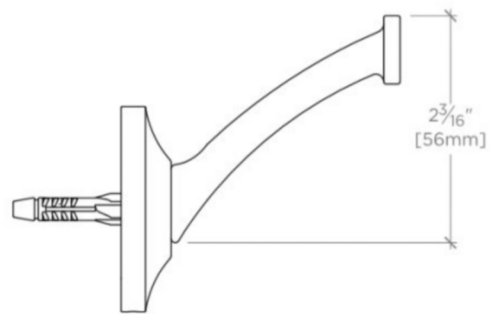

## EASTON

Easton Single Robe Hook

EARH46

SHOWN IN EASTON SINGLE ROBE HOOK| EARH46

### TECHNICAL DETAILS

Escutcheon Primary Material: Brass  
Depth / Width: 70 mm  
Height: 72 mm  
Installation Type: Wall Mounted  
Length: 51 mm  
Primary Material: Brass  
Suggested Application: Bath

### PRODUCT FEATURES

2" x 2 3/4" x 2.85"

Wall Mounted - Mounting Hardware Included

Made of Brass

## EARH46

TOP VIEW SCALE: 6"=1'-0"

FRONT VIEW SCALE: 6"=1'-0"

SIDE VIEW SCALE: 6"=1'-0"