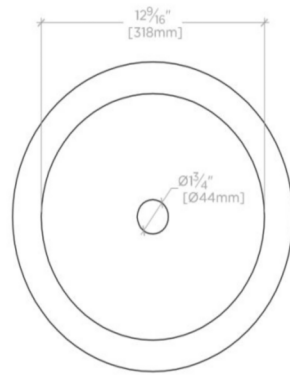

TITAN

TNLV02

Titan Round Vessel Marble Lavatory Sink 15 3/4" x 15 3/4" x 6" with Round Bottom

TECHNICAL DETAILS

ADA Compliance: When installed per ADA guidelines
Bowl Shape: Round
Depth / Width: 15 3/4"
Height: 6"
Installation Type: Freestanding
Length: 15 3/4"
Number of Holes: One Hole
Outer Rim Shape: Round
Primary Material: Marble
Suggested Application: Bath

TITAN

TNLV02

Titan Round Vessel Marble Lavatory Sink 15 3/4" x 15 3/4" x 6" with Round Bottom

TOP VIEW SCALE: $\frac{1}{2}$ "=1'-0"

ISO VIEW SCALE: $\frac{1}{2}$ "=1'-0"

FRONT VIEW SCALE: $\frac{1}{2}$ "=1'-0"

SIDE VIEW SCALE: $\frac{1}{2}$ "=1'-0"