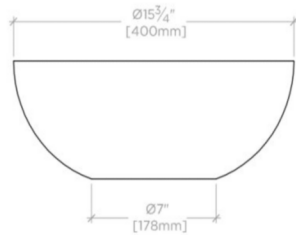

TITAN

TNLV02

Titan Round Vessel Marble Lavatory Sink 15 3/4" x 15 3/4" x 6" with Round Bottom

TECHNICAL DETAILS

ADA Compliance: When installed per ADA guidelines
Bowl Shape: Round
Depth / Width: 15 3/4"
Height: 6"
Installation Type: Freestanding
Length: 15 3/4"
Number of Holes: One Hole
Outer Rim Shape: Round
Primary Material: Marble
Suggested Application: Bath

TITAN

TNLV02

Titan Round Vessel Marble Lavatory Sink 15 3/4" x 15 3/4" x 6" with Round Bottom

TOP VIEW SCALE: $\frac{1}{2}$ "=1'-0"

ISO VIEW SCALE: $\frac{1}{2}$ "=1'-0"

FRONT VIEW SCALE: $\frac{1}{2}$ "=1'-0"

SIDE VIEW SCALE: $\frac{1}{2}$ "=1'-0"