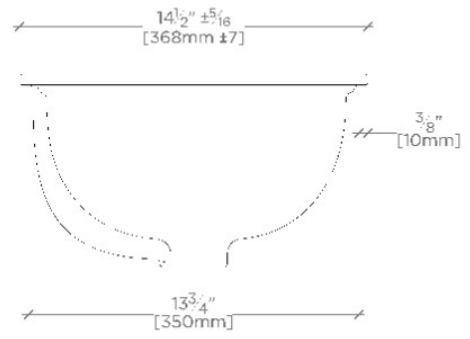

Manchester

MRLVHU

Manchester Undermount Oval Vitreous China Lavatory Sink
17 1/4" x 14 1/2" x 8"

SHOWN IN MANCHESTER UNDERMOUNT OVAL VITREOUS CHINA LAVATORY SINK 17 1/4" X 14 1/2" X 8" | MRLVHU

TECHNICAL DETAILS

ADA Compliance: When installed per ADA guidelines
Bowl Shape: Oval
Depth To Overflow: 114 mm
Depth/Width: 368 mm
Drain Hole Depth: 36 mm
Drain Hole Diameter: 43 mm
Drain Style: Center Drain
Height: 203 mm
Installation Type: Undermount
Length: 438 mm
Number Of Holes: Two Hole
Outer Rim Shape: Oval
Overflow Opening: Yes
Primary Material: Vitreous China
Suggested Application: Bath

Manchester

MRLVHU

Manchester Undermount Oval Vitreous China Lavatory Sink
 17 1/4" x 14 1/2" x 8"

TOP VIEW

SCALE: 1 1/2"=1'-0"

FRONT VIEW

SCALE: 1 1/2"=1'-0"

SIDE VIEW

SCALE: 1 1/2"=1'-0"

DIMENSIONAL TOLERANCE: +/- 2%