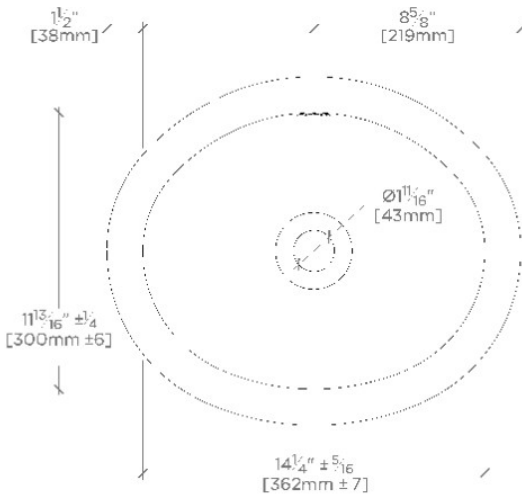

Manchester

MRLVHU

Manchester Undermount Oval Vitreous China Lavatory Sink
17 1/4" x 14 1/2" x 8"

SHOWN IN MANCHESTER UNDERMOUNT OVAL VITREOUS CHINA LAVATORY SINK 17 1/4" X 14 1/2" X 8" | MRLVHU

TECHNICAL DETAILS

ADA Compliance: When installed per ADA guidelines
Bowl Shape: Oval
Depth To Overflow: 114 mm
Depth/Width: 368 mm
Drain Hole Depth: 36 mm
Drain Hole Diameter: 43 mm
Drain Style: Center Drain
Height: 203 mm
Installation Type: Undermount
Length: 438 mm
Number Of Holes: Two Hole
Outer Rim Shape: Oval
Overflow Opening: Yes
Primary Material: Vitreous China
Suggested Application: Bath

Manchester

MRLVHU

Manchester Undermount Oval Vitreous China Lavatory Sink
 17 1/4" x 14 1/2" x 8"

TOP VIEW

SCALE: 1 1/2"=1'-0"

FRONT VIEW

SCALE: 1 1/2"=1'-0"

SIDE VIEW

SCALE: 1 1/2"=1'-0"

DIMENSIONAL TOLERANCE: +/- 2%