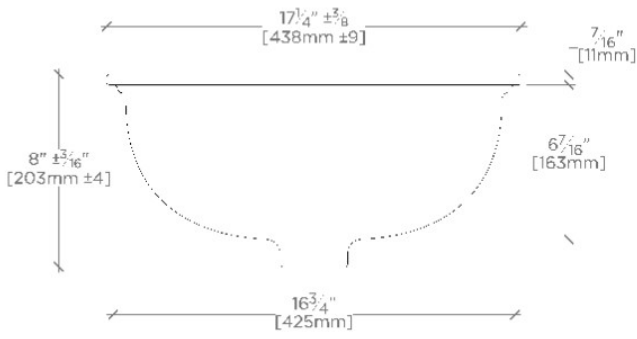

ADA Compliance: When installed per ADA guidelines
Bowl Shape: Oval
Depth To Overflow: 114 mm
Depth/Width: 368 mm
Drain Hole Depth: 36 mm
Drain Hole Diameter: 43 mm
Drain Style: Center Drain
Height: 203 mm
Installation Type: Undermount
Length: 438 mm
Number Of Holes: Two Hole
Outer Rim Shape: Oval
Overflow Opening: Yes
Primary Material: Vitreous China
Suggested Application: Bath

Manchester

MRLVHU

Manchester Undermount Oval Vitreous China Lavatory Sink
 17 1/4" x 14 1/2" x 8"

TOP VIEW

SCALE: 1 1/2"=1'-0"

FRONT VIEW

SCALE: 1 1/2"=1'-0"

SIDE VIEW

SCALE: 1 1/2"=1'-0"

DIMENSIONAL TOLERANCE: +/- 2%