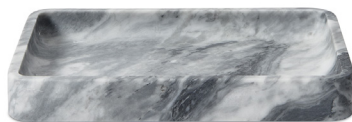

Rectangular Tray

11 ³/₁₆" x 7 ³/₈" x 1 ⁷/₁₆"
Bardiglio

SUTR01

19-12405-35484