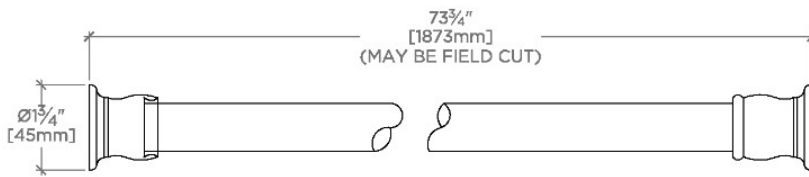

### TECHNICAL DETAILS

Depth/Width: 44 mm  
Escutcheon Primary Material: Brass  
Height: 44 mm  
Installation Type: Wall Mounted  
Length: 1829 mm  
Primary Material: Brass  
Suggested Application: Bath

### PRODUCT FEATURES

Hang your carefully chosen linen shower curtains in style with an elegant and sturdy wall-mounted Essentials shower rod.

This item is stocked in Chrome, Nickel and Brass.

Made of brass materials, dimensions can be adjusted as part of our made-to-order program.

## Essentials

ESR072

Essentials 72" Shower Rod

TOP VIEW

SCALE: 3"=1'-0"

FRONT VIEW

SCALE: 3"=1'-0"

SIDE VIEW SCALE: 3"=1'-0"