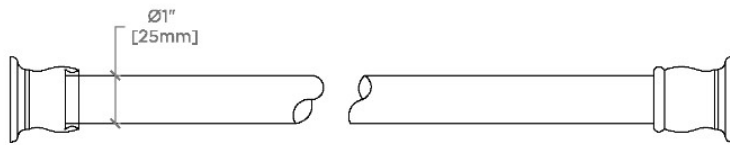

Essentials

ESR072

Essentials 72" Shower Rod

TOP VIEW

SCALE: 3"=1'-0"