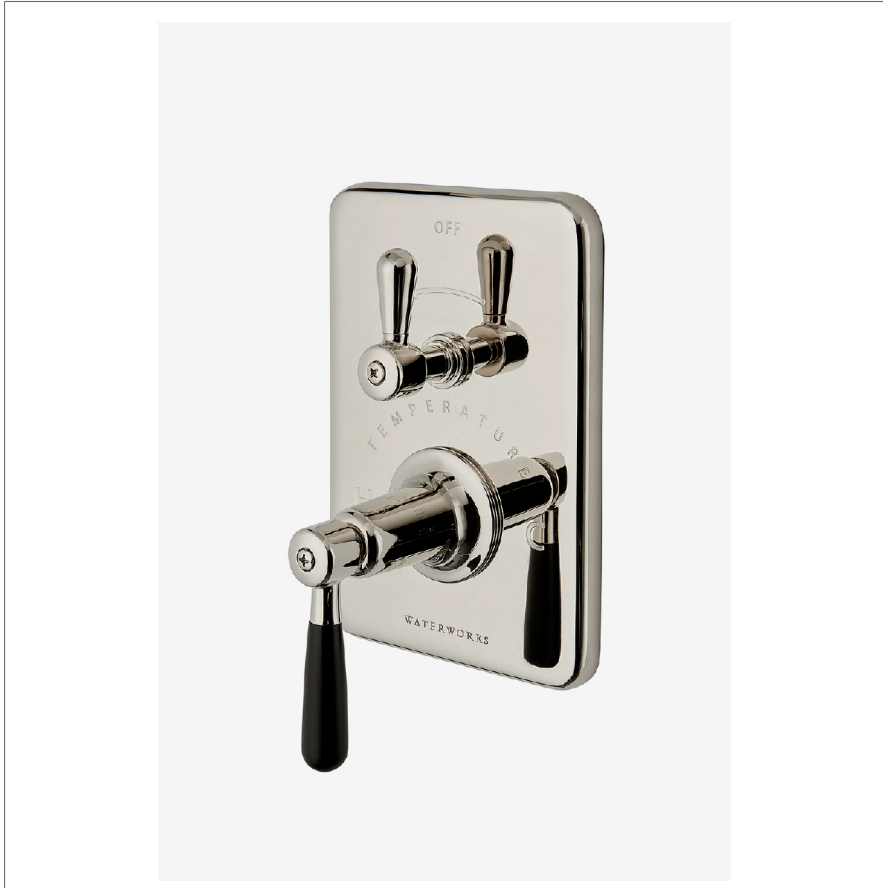

## RIVERUN

RRTH30

Riverun Integrated Thermostatic and Volume Control Trim  
with Two-Tone Lever Handle

SHOWN IN RIVERUN INTEGRATED THERMOSTATIC AND VOLUME CONTROL TRIM WITH TWO-TONE LEVER HANDLE | RRTH30

### TECHNICAL DETAILS

ADA Compliance: Yes  
Number Of Holes: One Hole  
Primary Material: Brass

### INSPIRATION

This new American classic was designed with simplicity in mind. Featuring streamlined forms and honest details, it's the epitome of quiet elegance.

### PRODUCT FEATURES

Features Two-Tone Lever Handle

Smooth handle operation controls water volume

A solid brass trim plate features engraved TEMPERATURE along with H and C markings.

Stocked in Nickel/Matte Black and Brass/Matte Black