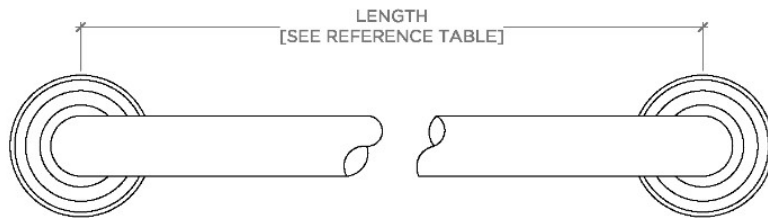

ESSENTIALS

EGB112

Essentials Classic 12" Grab Bar

SHOWN IN ESSENTIALS CLASSIC 12" GRAB BAR | EGB112

TECHNICAL DETAILS

INSPIRATION

Choose with confidence: Well-crafted designs that work with any product in our overall assortment and elevate any setting. Explore a wide range of authentic elements, from freestanding, deck and wall-mounted accessories to furnishings.

CERTIFICATIONS

PRODUCT (NOTES)

WATERWORKS

ESSENTIALS

EGB112

Essentials Classic 12" Grab Bar

STYLE NO.	DESCRIPTION	LENGTH
EGB112	Essentials Classic 12" Grab Bar	12" [305mm]
EGB118	Essentials Classic 18" Grab Bar	18" [457mm]
EGB124	Essentials Classic 24" Grab Bar	24" [610mm]

TOP VIEW

SCALE: 3"=1'-0"

FRONT VIEW

SCALE: 3"=1'-0"

SIDE VIEW

SCALE: 3"=1'-0"