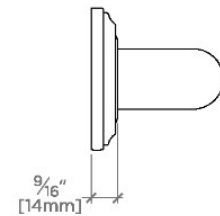

CERTIFICATIONS

PRODUCT (NOTES)

WATERWORKS

ESSENTIALS

EGB112

Essentials Classic 12" Grab Bar

STYLE NO.	DESCRIPTION	LENGTH
EGB112	Essentials Classic 12" Grab Bar	12" [305mm]
EGB118	Essentials Classic 18" Grab Bar	18" [457mm]
EGB124	Essentials Classic 24" Grab Bar	24" [610mm]

TOP VIEW

SCALE: 3"=1'-0"

FRONT VIEW

SCALE: 3"=1'-0"

SIDE VIEW

SCALE: 3"=1'-0"