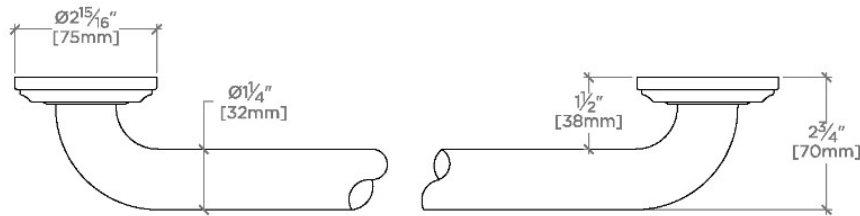

ESSENTIALS

EGB112

Essentials Classic 12" Grab Bar

SHOWN IN ESSENTIALS CLASSIC 12" GRAB BAR | EGB112

TECHNICAL DETAILS

INSPIRATION

Choose with confidence: Well-crafted designs that work with any product in our overall assortment and elevate any setting. Explore a wide range of authentic elements, from freestanding, deck and wall-mounted accessories to furnishings.

CERTIFICATIONS

PRODUCT (NOTES)

WATERWORKS

ESSENTIALS

EGB112

Essentials Classic 12" Grab Bar

STYLE NO.	DESCRIPTION	LENGTH
EGB112	Essentials Classic 12" Grab Bar	12" [305mm]
EGB118	Essentials Classic 18" Grab Bar	18" [457mm]
EGB124	Essentials Classic 24" Grab Bar	24" [610mm]

TOP VIEW

SCALE: 3"=1'-0"

FRONT VIEW

SCALE: 3"=1'-0"

SIDE VIEW

SCALE: 3"=1'-0"