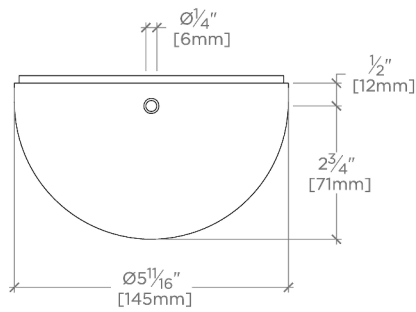

Ambient Task: Ambient
 Depth/Width: 3 1/2"
 Height: 5 3/4"
 Installation Type: Wall or ceiling mounted
 Interior Exterior Application: Interior Only
 Length: 5 3/4"
 Light Direction: Omnidirectional from wall surface
 Orientation: Vertical or Horizontal
 Primary Material: Brass/Murano glass
 Safety Warnings: Do not exceed max wattage.
 Shade Finish: Clear
 Shade Material: Glass
 Voltage: 120
 Wet/Dry: Damp or Dry

CERTIFICATIONS

PRODUCT (NOTES)

CAMILLA

CALTO1

Camilla Wall / Ceiling Small Round Flush Mount with Rostrato
Murano Glass Diffuser

TOP VIEW

SCALE: 3"=1'-0"

MOUNTING PLATE

SCALE: 3"=1'-0"

FRONT VIEW

SCALE: 3"=1'-0"

SIDE VIEW

SCALE: 3"=1'-0"