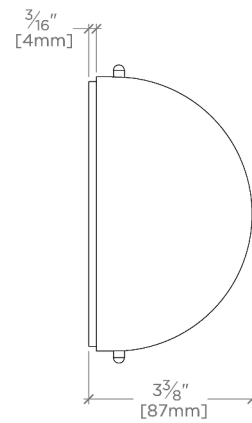

Ambient Task: Ambient
 Depth/Width: 3 1/2"
 Height: 5 3/4"
 Installation Type: Wall or ceiling mounted
 Interior Exterior Application: Interior Only
 Length: 5 3/4"
 Light Direction: Omnidirectional from wall surface
 Orientation: Vertical or Horizontal
 Primary Material: Brass/Murano glass
 Safety Warnings: Do not exceed max wattage.
 Shade Finish: Clear
 Shade Material: Glass
 Voltage: 120
 Wet/Dry: Damp or Dry

CERTIFICATIONS

PRODUCT (NOTES)

CAMILLA

CALTO1

Camilla Wall / Ceiling Small Round Flush Mount with Rostrato
Murano Glass Diffuser

TOP VIEW

SCALE: 3"=1'-0"

MOUNTING PLATE

SCALE: 3"=1'-0"

FRONT VIEW

SCALE: 3"=1'-0"

SIDE VIEW

SCALE: 3"=1'-0"