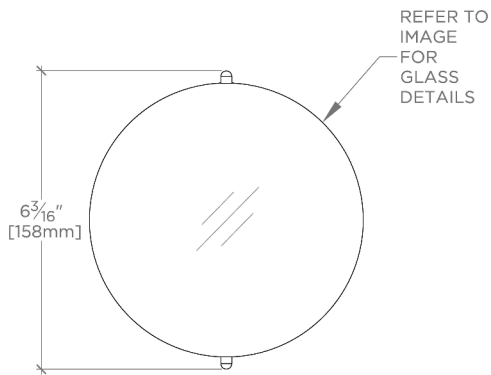

Ambient Task: Ambient
 Depth/Width: 3 1/2"
 Height: 5 3/4"
 Installation Type: Wall or ceiling mounted
 Interior Exterior Application: Interior Only
 Length: 5 3/4"
 Light Direction: Omnidirectional from wall surface
 Orientation: Vertical or Horizontal
 Primary Material: Brass/Murano glass
 Safety Warnings: Do not exceed max wattage.
 Shade Finish: Clear
 Shade Material: Glass
 Voltage: 120
 Wet/Dry: Damp or Dry

CERTIFICATIONS

PRODUCT (NOTES)

CAMILLA

CALTO1

Camilla Wall / Ceiling Small Round Flush Mount with Rostrato
Murano Glass Diffuser

TOP VIEW

SCALE: 3"=1'-0"

MOUNTING PLATE

SCALE: 3"=1'-0"

FRONT VIEW

SCALE: 3"=1'-0"

SIDE VIEW

SCALE: 3"=1'-0"