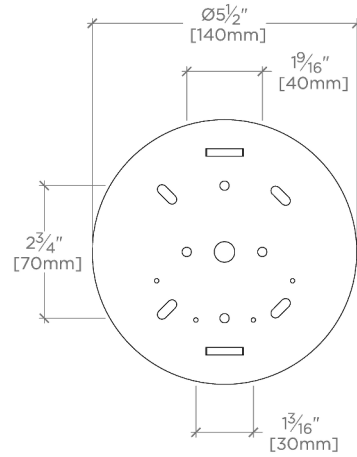

Ambient Task: Ambient
 Depth/Width: 3 1/2"
 Height: 5 3/4"
 Installation Type: Wall or ceiling mounted
 Interior Exterior Application: Interior Only
 Length: 5 3/4"
 Light Direction: Omnidirectional from wall surface
 Orientation: Vertical or Horizontal
 Primary Material: Brass/Murano glass
 Safety Warnings: Do not exceed max wattage.
 Shade Finish: Clear
 Shade Material: Glass
 Voltage: 120
 Wet/Dry: Damp or Dry

CERTIFICATIONS

PRODUCT (NOTES)

CAMILLA

CALTO1

Camilla Wall / Ceiling Small Round Flush Mount with Rostrato
Murano Glass Diffuser

TOP VIEW

SCALE: 3"=1'-0"

MOUNTING PLATE

SCALE: 3"=1'-0"

FRONT VIEW

SCALE: 3"=1'-0"

SIDE VIEW

SCALE: 3"=1'-0"