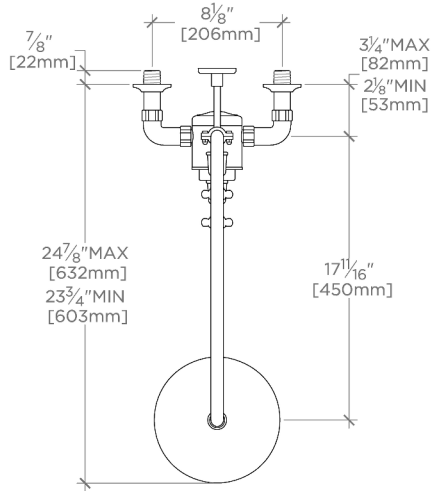

Easton

EAXS42

Easton Classic Two Cross Handle Exposed Thermostatic System with 8" Shower Rose

SHOWN IN EASTON CLASSIC TWO CROSS HANDLE EXPOSED THERMOSTATIC SYSTEM WITH 8" SHOWER ROSE | EAXS42

TECHNICAL DETAILS

Adjustable Versus Fixed Spray: Fixed Spray
 Assembly Configuration: Partially Assembled
 Diameter Of Head: 203 mm
 Escutcheon Primary Material: Brass
 Fittings Hole Diameter: 32 mm
 Handshower Spray Hose Length: 1.5 m
 Index Color Finish And Material: White Porcelain
 Index Marking: Blank
 Inlet Connection Size: 3/4"
 Inlet Connection Type: Male NPT
 Inlet Supply Spread Maximum: 206 mm
 Inlet Supply Spread Minimum: 206 mm
 Installation Type: Wall Mounted
 Integrated Diverter: N
 Number Of Handles: Two
 Primary Material: Brass
 Restricted Maximum Flow Rate: 9.5 liters/min
 Suggested Application: Bath
 Valve Material: Brass
 Water Pressure Maximum: 6.0 bar
 Water Pressure Minimum: 1.5 bar
 Water Pressure Recommended: 3.0 bar

CERTIFICATIONS

Valve Included
PRODUCT (NOTES)

Easton

EAXS42

Easton Classic Two Cross Handle Exposed Thermostatic System with 8" Shower Rose

TOP VIEW

SCALE: 1"=1'-0"

FRONT VIEW

SCALE: 1"=1'-0"

SIDE VIEW

SCALE: 1"=1'-0"