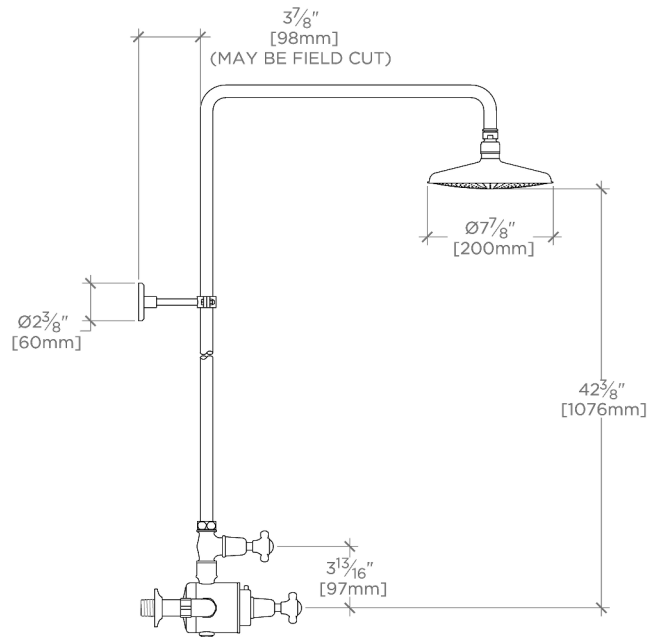

Adjustable Versus Fixed Spray: Fixed Spray
 Assembly Configuration: Partially Assembled
 Diameter Of Head: 203 mm
 Escutcheon Primary Material: Brass
 Fittings Hole Diameter: 32 mm
 Handshower Spray Hose Length: 1.5 m
 Index Color Finish And Material: White Porcelain
 Index Marking: Blank
 Inlet Connection Size: 3/4"
 Inlet Connection Type: Male NPT
 Inlet Supply Spread Maximum: 206 mm
 Inlet Supply Spread Minimum: 206 mm
 Installation Type: Wall Mounted
 Integrated Diverter: N
 Number Of Handles: Two
 Primary Material: Brass
 Restricted Maximum Flow Rate: 9.5 liters/min
 Suggested Application: Bath
 Valve Material: Brass
 Water Pressure Maximum: 6.0 bar
 Water Pressure Minimum: 1.5 bar
 Water Pressure Recommended: 3.0 bar

CERTIFICATIONS

Valve Included
PRODUCT (NOTES)

Easton

EAXS42

Easton Classic Two Cross Handle Exposed Thermostatic System with 8" Shower Rose

TOP VIEW

SCALE: 1"=1'-0"

FRONT VIEW

SCALE: 1"=1'-0"

SIDE VIEW

SCALE: 1"=1'-0"