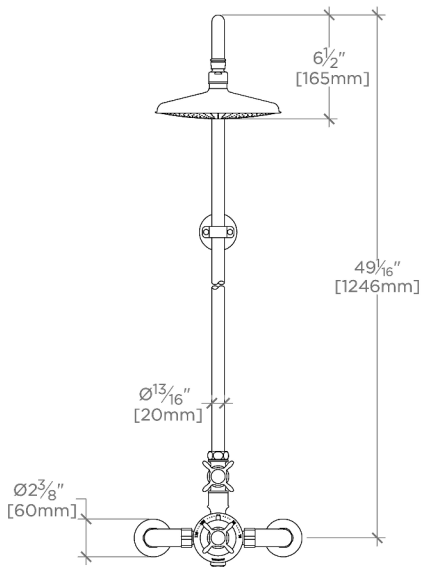

Easton

EAXS42

Easton Classic Two Cross Handle Exposed Thermostatic System with 8" Shower Rose

SHOWN IN EASTON CLASSIC TWO CROSS HANDLE EXPOSED THERMOSTATIC SYSTEM WITH 8" SHOWER ROSE | EAXS42

TECHNICAL DETAILS

Adjustable Versus Fixed Spray: Fixed Spray
 Assembly Configuration: Partially Assembled
 Diameter Of Head: 203 mm
 Escutcheon Primary Material: Brass
 Fittings Hole Diameter: 32 mm
 Handshower Spray Hose Length: 1.5 m
 Index Color Finish And Material: White Porcelain
 Index Marking: Blank
 Inlet Connection Size: 3/4"
 Inlet Connection Type: Male NPT
 Inlet Supply Spread Maximum: 206 mm
 Inlet Supply Spread Minimum: 206 mm
 Installation Type: Wall Mounted
 Integrated Diverter: N
 Number Of Handles: Two
 Primary Material: Brass
 Restricted Maximum Flow Rate: 9.5 liters/min
 Suggested Application: Bath
 Valve Material: Brass
 Water Pressure Maximum: 6.0 bar
 Water Pressure Minimum: 1.5 bar
 Water Pressure Recommended: 3.0 bar

CERTIFICATIONS

Valve Included
PRODUCT (NOTES)

Easton

EAXS42

Easton Classic Two Cross Handle Exposed Thermostatic System with 8" Shower Rose

TOP VIEW

SCALE: 1"=1'-0"

FRONT VIEW

SCALE: 1"=1'-0"

SIDE VIEW

SCALE: 1"=1'-0"