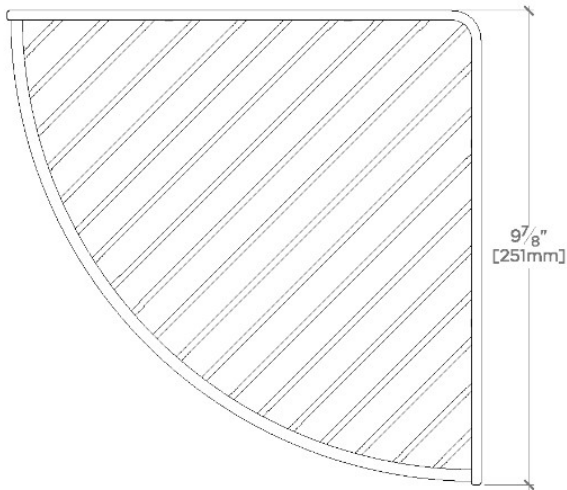

Essentials

ESB010

Essentials 10" Wall Mounted Corner Shower Basket

TOP VIEW

SCALE: 3"=1'-0"