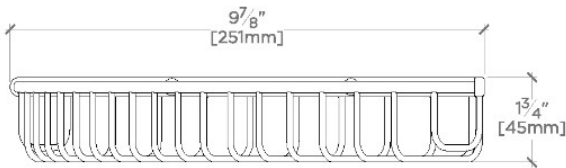

#### TECHNICAL DETAILS

Depth/Width: 251 mm  
Escutcheon Primary Material: Brass  
Height: 44 mm  
Installation Type: Wall Mounted  
Length: 251 mm  
Primary Material: Brass  
Suggested Application: Bath

## Essentials

ESB010

Essentials 10" Wall Mounted Corner Shower Basket

TOP VIEW

SCALE: 3"=1'-0"

FRONT VIEW

SCALE: 3"=1'-0"

SIDE VIEW