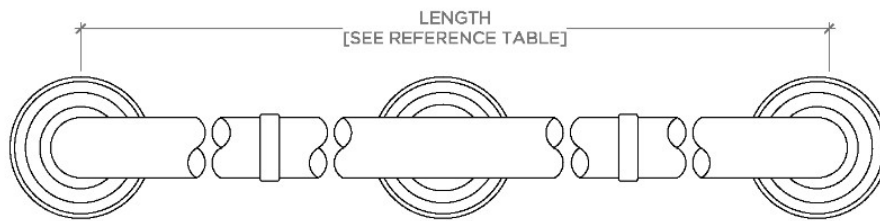

Essentials

EGB136

Essentials Classic 36" Grab Bar

SHOWN IN ESSENTIALS CLASSIC 36" GRAB BAR | EGB136

TECHNICAL DETAILS

INSPIRATION

Choose with confidence: Well-crafted designs that work with any product in our overall assortment and elevate any setting. Explore a wide range of authentic elements, from freestanding, deck and wall-mounted accessories to furnishings.

CERTIFICATIONS

PRODUCT (NOTES)

WATERWORKS

Essentials

EGB136

Essentials Classic 36" Grab Bar

STYLE NO.	DESCRIPTION	LENGTH
EGB130	Essentials Classic 30" Grab Bar	30" [762mm]
EGB136	Essentials Classic 36" Grab Bar	36" [914mm]
EGB142	Essentials Classic 42" Grab Bar	42" [1067mm]
EGB148	Essentials Classic 48" Grab Bar	48" [1219mm]
EGB160	Essentials Classic 60" Grab Bar	60" [1524mm]

TOP VIEW

SCALE: 3"=1'-0"

FRONT VIEW

SCALE: 3"=1'-0"

SIDE VIEW

SCALE: 3"=1'-0"