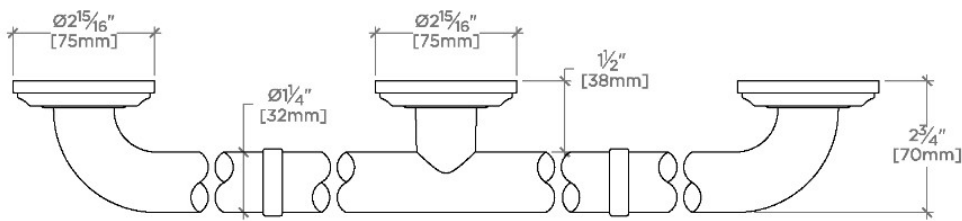

Essentials

EGB136

Essentials Classic 36" Grab Bar

SHOWN IN ESSENTIALS CLASSIC 36" GRAB BAR | EGB136

TECHNICAL DETAILS

INSPIRATION

Choose with confidence: Well-crafted designs that work with any product in our overall assortment and elevate any setting. Explore a wide range of authentic elements, from freestanding, deck and wall-mounted accessories to furnishings.

CERTIFICATIONS

PRODUCT (NOTES)

WATERWORKS

Essentials

EGB136

Essentials Classic 36" Grab Bar

STYLE NO.	DESCRIPTION	LENGTH
EGB130	Essentials Classic 30" Grab Bar	30" [762mm]
EGB136	Essentials Classic 36" Grab Bar	36" [914mm]
EGB142	Essentials Classic 42" Grab Bar	42" [1067mm]
EGB148	Essentials Classic 48" Grab Bar	48" [1219mm]
EGB160	Essentials Classic 60" Grab Bar	60" [1524mm]

TOP VIEW

SCALE: 3"=1'-0"

FRONT VIEW

SCALE: 3"=1'-0"

SIDE VIEW

SCALE: 3"=1'-0"