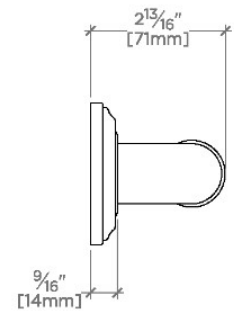

CERTIFICATIONS

PRODUCT (NOTES)

WATERWORKS

Essentials

EGB136

Essentials Classic 36" Grab Bar

STYLE NO.	DESCRIPTION	LENGTH
EGB130	Essentials Classic 30" Grab Bar	30" [762mm]
EGB136	Essentials Classic 36" Grab Bar	36" [914mm]
EGB142	Essentials Classic 42" Grab Bar	42" [1067mm]
EGB148	Essentials Classic 48" Grab Bar	48" [1219mm]
EGB160	Essentials Classic 60" Grab Bar	60" [1524mm]

TOP VIEW

SCALE: 3"=1'-0"

FRONT VIEW

SCALE: 3"=1'-0"

SIDE VIEW

SCALE: 3"=1'-0"