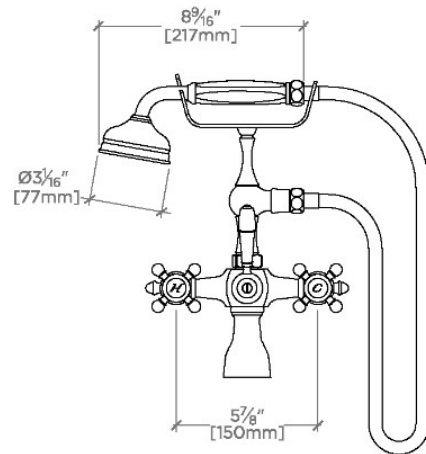

### TECHNICAL DETAILS

ADA Compliance: No  
 Adjustable Versus Fixed Spray: Fixed Spray  
 Depth/Width: 165 mm  
 Diameter Of Head: 71 mm  
 Flow Restriction Options: 2.5, 2.0, 1.75, 1.5, 0.92  
 Handle Spread Maximum: 149 mm  
 Handle Spread Minimum: 149 mm  
 Handle Turn Angle: Quarter Turn  
 Handshower Spray Hose Length: 1.5 m  
 Height: 318 mm  
 Index Color Finish And Material: White Porcelain  
 Index Marking: Hot/Cold  
 Inlet Connection Size: 3/4"  
 Inlet Connection Type: Union Nut  
 Inlet Supply Spread Maximum: 149 mm  
 Inlet Supply Spread Minimum: 149 mm  
 Integrated Diverter: Y  
 Length: 267 mm  
 Number Of Handles: Three  
 Pivot: N  
 Primary Material: Brass  
 Spout Swivel: N  
 Suggested Application: Bath  
 Valve Material: Ceramic  
 Water Pressure Maximum: 6.0 bar  
 Water Pressure Minimum: 1.5 bar  
 Water Pressure Recommended: 3.0 bar

Stocked in Chrome, Nickel, Brass & Matte Nickel

Unrestricted Flow for Tub Spout. Handshower Available in 1.75gpm (6.6L/min) Flow Rate

### CERTIFICATIONS

Requires wall unions (JUUN06), deck unions (JUUN07), or  
~~PRODUCT UNIONS~~

## Julia

JUXT02

Julia Exposed Tub Filler with Handshower and Metal Lever Diverter

TOP VIEW SCALE: 1½"=1'-0"

FRONT VIEW SCALE: 1½"=1'-0"

SIDE VIEW SCALE: 1½"=1'-0"