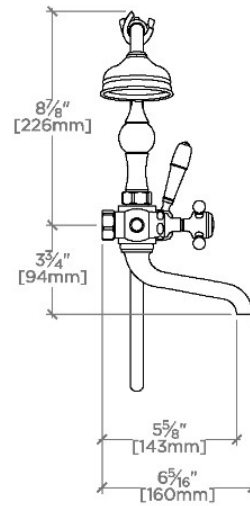

### TECHNICAL DETAILS

ADA Compliance: No  
 Adjustable Versus Fixed Spray: Fixed Spray  
 Depth/Width: 165 mm  
 Diameter Of Head: 71 mm  
 Flow Restriction Options: 2.5, 2.0, 1.75, 1.5, 0.92  
 Handle Spread Maximum: 149 mm  
 Handle Spread Minimum: 149 mm  
 Handle Turn Angle: Quarter Turn  
 Handshower Spray Hose Length: 1.5 m  
 Height: 318 mm  
 Index Color Finish And Material: White Porcelain  
 Index Marking: Hot/Cold  
 Inlet Connection Size: 3/4"  
 Inlet Connection Type: Union Nut  
 Inlet Supply Spread Maximum: 149 mm  
 Inlet Supply Spread Minimum: 149 mm  
 Integrated Diverter: Y  
 Length: 267 mm  
 Number Of Handles: Three  
 Pivot: N  
 Primary Material: Brass  
 Spout Swivel: N  
 Suggested Application: Bath  
 Valve Material: Ceramic  
 Water Pressure Maximum: 6.0 bar  
 Water Pressure Minimum: 1.5 bar  
 Water Pressure Recommended: 3.0 bar

Stocked in Chrome, Nickel, Brass & Matte Nickel

Unrestricted Flow for Tub Spout. Handshower Available in 1.75gpm (6.6L/min) Flow Rate

## Julia

JUXT02

Julia Exposed Tub Filler with Handshower and Metal Lever Diverter

TOP VIEW SCALE: 1½"=1'-0"

FRONT VIEW SCALE: 1½"=1'-0"

SIDE VIEW SCALE: 1½"=1'-0"