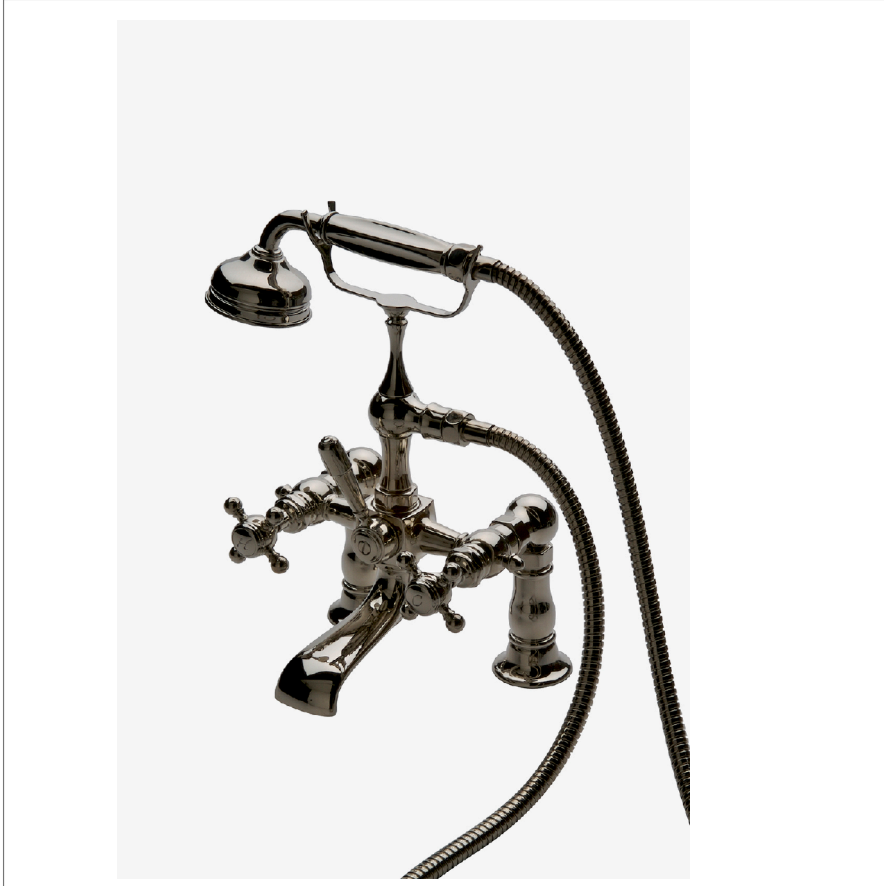

## Julia

JUXT02

Julia Exposed Tub Filler with Handshower and Metal Lever Diverter

SHOWN IN JULIA EXPOSED TUB FILLER WITH HANDSHOWER AND METAL LEVER DIVERTER | JUXT02

### TECHNICAL DETAILS

ADA Compliance: No  
 Adjustable Versus Fixed Spray: Fixed Spray  
 Depth/Width: 165 mm  
 Diameter Of Head: 71 mm  
 Flow Restriction Options: 2.5, 2.0, 1.75, 1.5, 0.92  
 Handle Spread Maximum: 149 mm  
 Handle Spread Minimum: 149 mm  
 Handle Turn Angle: Quarter Turn  
 Handshower Spray Hose Length: 1.5 m  
 Height: 318 mm  
 Index Color Finish And Material: White Porcelain  
 Index Marking: Hot/Cold  
 Inlet Connection Size: 3/4"  
 Inlet Connection Type: Union Nut  
 Inlet Supply Spread Maximum: 149 mm  
 Inlet Supply Spread Minimum: 149 mm  
 Integrated Diverter: Y  
 Length: 267 mm  
 Number Of Handles: Three  
 Pivot: N  
 Primary Material: Brass  
 Spout Swivel: N  
 Suggested Application: Bath  
 Valve Material: Ceramic  
 Water Pressure Maximum: 6.0 bar  
 Water Pressure Minimum: 1.5 bar  
 Water Pressure Recommended: 3.0 bar

Stocked in Chrome, Nickel, Brass & Matte Nickel

Unrestricted Flow for Tub Spout. Handshower Available in 1.75gpm (6.6L/min) Flow Rate

## Julia

JUXT02

Julia Exposed Tub Filler with Handshower and Metal Lever Diverter

TOP VIEW SCALE: 1½"=1'-0"

FRONT VIEW SCALE: 1½"=1'-0"

SIDE VIEW SCALE: 1½"=1'-0"