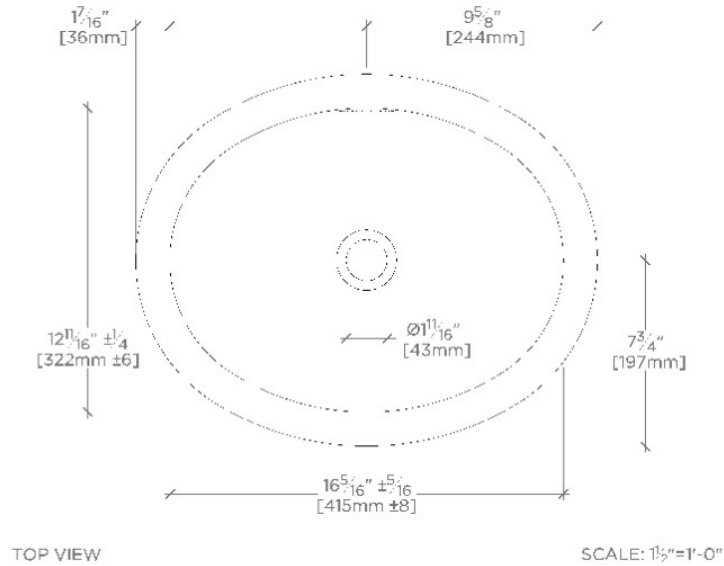

Manchester

MRLVCU

Manchester Undermount Oval Vitreous China Lavatory Sink
19 1/4" x 15 1/2" x 8"

SHOWN IN MANCHESTER UNDERMOUNT OVAL VITREOUS CHINA LAVATORY SINK 19 1/4" X 15 1/2" X 8" | MRLVCU

TECHNICAL DETAILS

ADA Compliance: When installed per ADA guidelines
Bowl Shape: Oval
Depth To Overflow: 114 mm
Depth/Width: 394 mm
Drain Hole Depth: 35 mm
Drain Hole Diameter: 44 mm
Drain Style: Center Drain
Height: 203 mm
Installation Type: Undermount
Length: 489 mm
Number Of Holes: Two Hole
Outer Rim Shape: Oval
Overflow Opening: Yes
Primary Material: Vitreous China
Suggested Application: Bath

WATERWORKS

Manchester

MRLVCU

Manchester Undermount Oval Vitreous China Lavatory Sink
19 1/4" x 15 1/2" x 8"

DIMENSIONAL TOLERANCE: +/- 2%