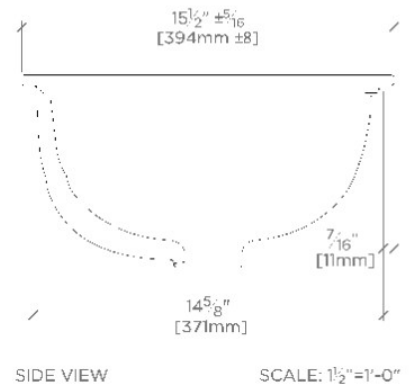

ADA Compliance: When installed per ADA guidelines
Bowl Shape: Oval
Depth To Overflow: 114 mm
Depth/Width: 394 mm
Drain Hole Depth: 35 mm
Drain Hole Diameter: 44 mm
Drain Style: Center Drain
Height: 203 mm
Installation Type: Undermount
Length: 489 mm
Number Of Holes: Two Hole
Outer Rim Shape: Oval
Overflow Opening: Yes
Primary Material: Vitreous China
Suggested Application: Bath

WATERWORKS

Manchester

MRLVCU

Manchester Undermount Oval Vitreous China Lavatory Sink
19 1/4" x 15 1/2" x 8"

DIMENSIONAL TOLERANCE: +/- 2%