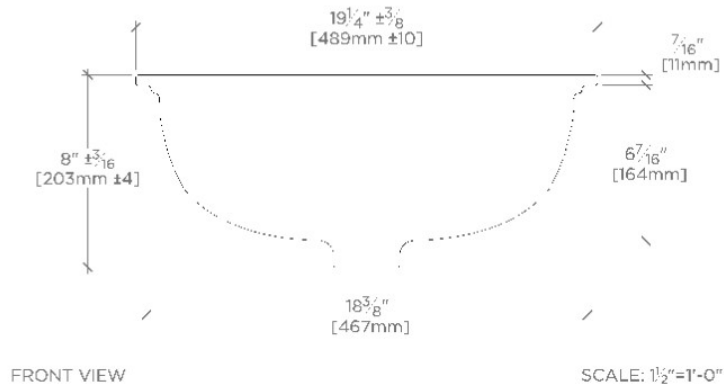

Manchester

MRLVCU

Manchester Undermount Oval Vitreous China Lavatory Sink
19 1/4" x 15 1/2" x 8"

SHOWN IN MANCHESTER UNDERMOUNT OVAL VITREOUS CHINA LAVATORY SINK 19 1/4" X 15 1/2" X 8" | MRLVCU

TECHNICAL DETAILS

ADA Compliance: When installed per ADA guidelines
Bowl Shape: Oval
Depth To Overflow: 114 mm
Depth/Width: 394 mm
Drain Hole Depth: 35 mm
Drain Hole Diameter: 44 mm
Drain Style: Center Drain
Height: 203 mm
Installation Type: Undermount
Length: 489 mm
Number Of Holes: Two Hole
Outer Rim Shape: Oval
Overflow Opening: Yes
Primary Material: Vitreous China
Suggested Application: Bath

WATERWORKS

Manchester

MRLVCU

Manchester Undermount Oval Vitreous China Lavatory Sink
19 1/4" x 15 1/2" x 8"

DIMENSIONAL TOLERANCE: +/- 2%