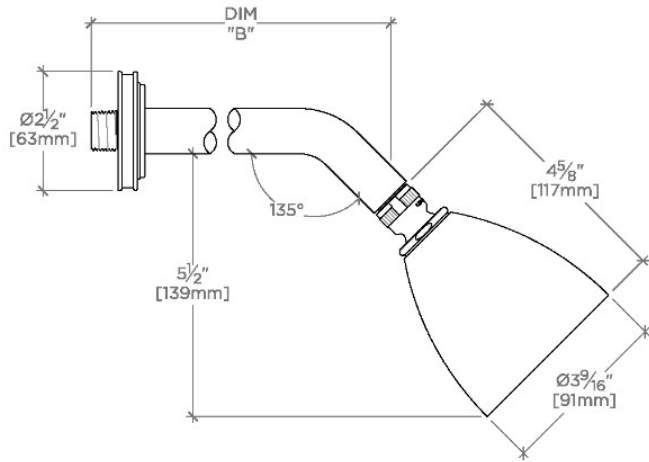

TECHNICAL DETAILS

Adjustable Versus Fixed Spray: Adjustable
 Fittings Hole Diameter: 1 1/4"
 Flow Restriction Options: 1.5, 1.75, 2.0
 Inlet Connection Size: 1/2"
 Inlet Connection Type: Male NPT
 Pivot: Y
 Primary Material: Brass
 Restricted Maximum Flow Rate: 1.75 gpm
 Water Pressure Maximum: 85.0 psi
 Water Pressure Minimum: 20.0 psi
 Water Pressure Recommended: 45.0 psi

PRODUCT FEATURES

- Made of Brass
- Features a swivel 3 1/2" showerhead with two adjustable spray patterns
- Includes a 6" wall mounted 45 degree shower arm
- Stocked in Brass, Chrome and Nickel
- Showerhead available in 1.75gpm (6.6L/min) flow rate

CERTIFICATIONS

PRODUCT (NOTES)

WATERWORKS

TRANSIT

TRS344

Transit 3 1/2" Showerhead with Adjustable Spray with 6" Wall Mounted 45 Degree Shower Arm

TOP VIEW

SCALE: 3"=1'-0"

STYLE NO.	DIM "A"	DIM "B"
AES344	10 7/8" [276mm]	6 1/4" [158mm]
TRS344		
AES345	12 7/8" [326mm]	8 1/4" [209mm]
TRS345		

SPRAY PATTERNS

FRONT VIEW

SCALE: 3"=1'-0"

SIDE VIEW

SCALE: 3"=1'-0"