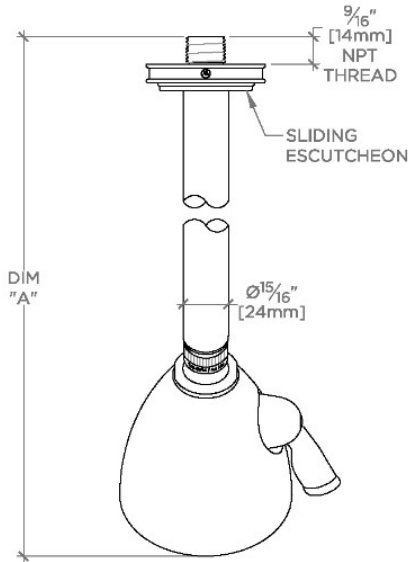

TECHNICAL DETAILS

Adjustable Versus Fixed Spray: Adjustable
 Fittings Hole Diameter: 1 1/4"
 Flow Restriction Options: 1.5, 1.75, 2.0
 Inlet Connection Size: 1/2"
 Inlet Connection Type: Male NPT
 Pivot: Y
 Primary Material: Brass
 Restricted Maximum Flow Rate: 1.75 gpm
 Water Pressure Maximum: 85.0 psi
 Water Pressure Minimum: 20.0 psi
 Water Pressure Recommended: 45.0 psi

PRODUCT FEATURES

- Made of Brass
- Features a swivel 3 1/2" showerhead with two adjustable spray patterns
- Includes a 6" wall mounted 45 degree shower arm
- Stocked in Brass, Chrome and Nickel
- Showerhead available in 1.75gpm (6.6L/min) flow rate

CERTIFICATIONS

PRODUCT (NOTES)

WATERWORKS

TRANSIT

TRS344

Transit 3 1/2" Showerhead with Adjustable Spray with 6" Wall Mounted 45 Degree Shower Arm

TOP VIEW

SCALE: 3"=1'-0"

STYLE NO.	DIM "A"	DIM "B"
AES344	10 7/8" [276mm]	6 1/4" [158mm]
TRS344		
AES345	12 7/8" [326mm]	8 1/4" [209mm]
TRS345		

SPRAY PATTERNS

FRONT VIEW

SCALE: 3"=1'-0"

SIDE VIEW

SCALE: 3"=1'-0"