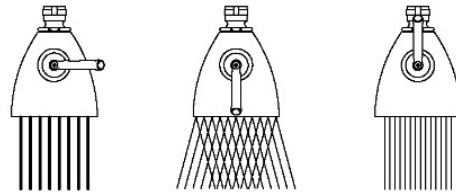

TECHNICAL DETAILS

Adjustable Versus Fixed Spray: Adjustable
 Fittings Hole Diameter: 1 1/4"
 Flow Restriction Options: 1.5, 1.75, 2.0
 Inlet Connection Size: 1/2"
 Inlet Connection Type: Male NPT
 Pivot: Y
 Primary Material: Brass
 Restricted Maximum Flow Rate: 1.75 gpm
 Water Pressure Maximum: 85.0 psi
 Water Pressure Minimum: 20.0 psi
 Water Pressure Recommended: 45.0 psi

PRODUCT FEATURES

- Made of Brass
- Features a swivel 3 1/2" showerhead with two adjustable spray patterns
- Includes a 6" wall mounted 45 degree shower arm
- Stocked in Brass, Chrome and Nickel
- Showerhead available in 1.75gpm (6.6L/min) flow rate

CERTIFICATIONS

PRODUCT (NOTES)

WATERWORKS

TRANSIT

TRS344

Transit 3 1/2" Showerhead with Adjustable Spray with 6" Wall Mounted 45 Degree Shower Arm

TOP VIEW

SCALE: 3"=1'-0"

STYLE NO.	DIM "A"	DIM "B"
AES344	10 7/8" [276mm]	6 1/4" [158mm]
TRS344		
AES345	12 7/8" [326mm]	8 1/4" [209mm]
TRS345		

SPRAY PATTERNS

FRONT VIEW

SCALE: 3"=1'-0"

SIDE VIEW

SCALE: 3"=1'-0"