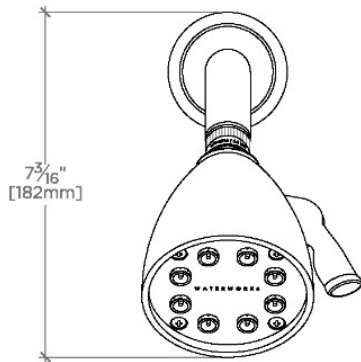

TECHNICAL DETAILS

Adjustable Versus Fixed Spray: Adjustable
 Fittings Hole Diameter: 1 1/4"
 Flow Restriction Options: 1.5, 1.75, 2.0
 Inlet Connection Size: 1/2"
 Inlet Connection Type: Male NPT
 Pivot: Y
 Primary Material: Brass
 Restricted Maximum Flow Rate: 1.75 gpm
 Water Pressure Maximum: 85.0 psi
 Water Pressure Minimum: 20.0 psi
 Water Pressure Recommended: 45.0 psi

PRODUCT FEATURES

- Made of Brass
- Features a swivel 3 1/2" showerhead with two adjustable spray patterns
- Includes a 6" wall mounted 45 degree shower arm
- Stocked in Brass, Chrome and Nickel
- Showerhead available in 1.75gpm (6.6L/min) flow rate

CERTIFICATIONS

PRODUCT (NOTES)

WATERWORKS

TRANSIT

TRS344

Transit 3 1/2" Showerhead with Adjustable Spray with 6" Wall Mounted 45 Degree Shower Arm

TOP VIEW

SCALE: 3"=1'-0"

STYLE NO.	DIM "A"	DIM "B"
AES344	10 7/8" [276mm]	6 1/4" [158mm]
TRS344		
AES345	12 7/8" [326mm]	8 1/4" [209mm]
TRS345		

SPRAY PATTERNS

FRONT VIEW

SCALE: 3"=1'-0"

SIDE VIEW

SCALE: 3"=1'-0"