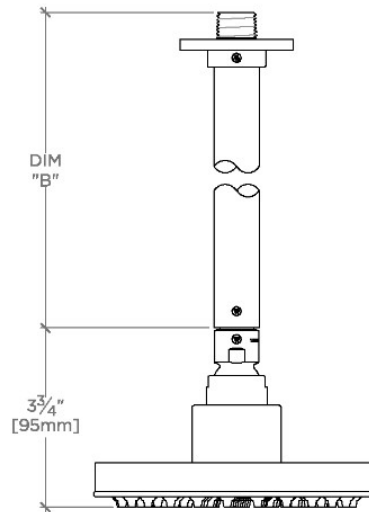

## Flyte

FLS260

Flyte 6" Showerhead with 6" Ceiling Mounted Shower Arm

SHOWN IN FLYTE 6" SHOWERHEAD WITH 6" CEILING MOUNTED SHOWER ARM | FLS260

### TECHNICAL DETAILS

Adjustable Versus Fixed Spray: Fixed  
 Fittings Hole Diameter: 32 mm  
 Flow Restriction Options: 1.5, 1.75, 2.0  
 Inlet Connection Size: 1/2"  
 Inlet Connection Type: Male NPT  
 Pivot: Y  
 Primary Material: Brass  
 Restricted Maximum Flow Rate: 6.6 liters/min  
 Water Pressure Maximum: 6.0 bar  
 Water Pressure Minimum: 1.5 bar  
 Water Pressure Recommended: 3.0 bar

## Flyte

FLS260

Flyte 6" Showerhead with 6" Ceiling Mounted Shower Arm

CEILING VIEW SCALE: 3"=1'-0"

STYLE NO.	DIM "A"	DIM "B"
FLS260	10 <sup>5</sup> / <sub>16</sub> " [262mm]	6 <sup>9</sup> / <sub>16</sub> " [167mm]
ISS260		
FLS261	16 <sup>5</sup> / <sub>16</sub> " [414mm]	12 <sup>9</sup> / <sub>16</sub> " [319mm]
ISS261		

FRONT VIEW SCALE: 3"=1'-0"

SIDE VIEW SCALE: 3"=1'-0"