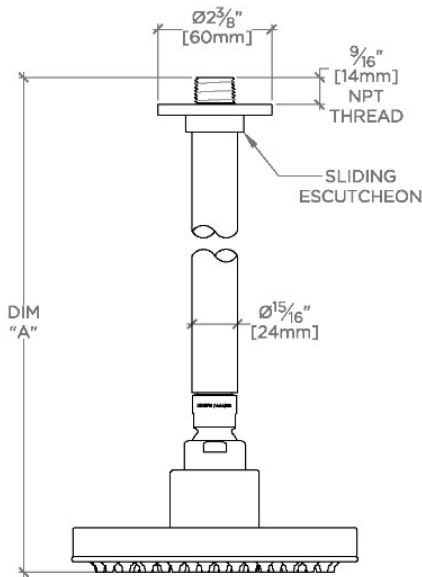

## Flyte

FLS260

Flyte 6" Showerhead with 6" Ceiling Mounted Shower Arm

SHOWN IN FLYTE 6" SHOWERHEAD WITH 6" CEILING MOUNTED SHOWER ARM | FLS260

### TECHNICAL DETAILS

Adjustable Versus Fixed Spray: Fixed  
 Fittings Hole Diameter: 32 mm  
 Flow Restriction Options: 1.5, 1.75, 2.0  
 Inlet Connection Size: 1/2"  
 Inlet Connection Type: Male NPT  
 Pivot: Y  
 Primary Material: Brass  
 Restricted Maximum Flow Rate: 6.6 liters/min  
 Water Pressure Maximum: 6.0 bar  
 Water Pressure Minimum: 1.5 bar  
 Water Pressure Recommended: 3.0 bar

## Flyte

FLS260

Flyte 6" Showerhead with 6" Ceiling Mounted Shower Arm

CEILING VIEW SCALE: 3"=1'-0"

STYLE NO.	DIM "A"	DIM "B"
FLS260	10 <sup>5</sup> / <sub>16</sub> " [262mm]	6 <sup>9</sup> / <sub>16</sub> " [167mm]
ISS260		
FLS261	16 <sup>5</sup> / <sub>16</sub> " [414mm]	12 <sup>9</sup> / <sub>16</sub> " [319mm]
ISS261		

FRONT VIEW SCALE: 3"=1'-0"

SIDE VIEW SCALE: 3"=1'-0"