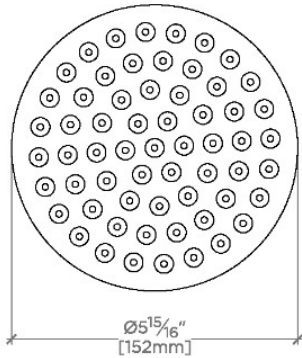

### TECHNICAL DETAILS

Adjustable Versus Fixed Spray: Fixed  
 Fittings Hole Diameter: 32 mm  
 Flow Restriction Options: 1.5, 1.75, 2.0  
 Inlet Connection Size: 1/2"  
 Inlet Connection Type: Male NPT  
 Pivot: Y  
 Primary Material: Brass  
 Restricted Maximum Flow Rate: 6.6 liters/min  
 Water Pressure Maximum: 6.0 bar  
 Water Pressure Minimum: 1.5 bar  
 Water Pressure Recommended: 3.0 bar

## Flyte

FLS260

Flyte 6" Showerhead with 6" Ceiling Mounted Shower Arm

CEILING VIEW SCALE: 3"=1'-0"

STYLE NO.	DIM "A"	DIM "B"
FLS260	10 <sup>5</sup> / <sub>16</sub> " [262mm]	6 <sup>9</sup> / <sub>16</sub> " [167mm]
ISS260		
FLS261	16 <sup>5</sup> / <sub>16</sub> " [414mm]	12 <sup>9</sup> / <sub>16</sub> " [319mm]
ISS261		

FRONT VIEW SCALE: 3"=1'-0"

SIDE VIEW SCALE: 3"=1'-0"