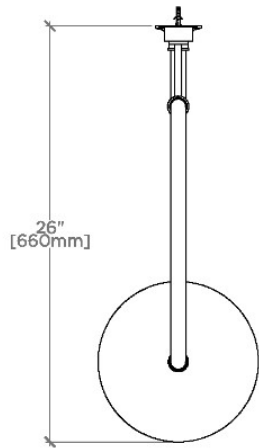

## JUS10G

Julia 10" Rain Showerhead with 20" Wall Mounted  
Gooseneck Shower Arm

SHOWN IN JULIA 10" RAIN SHOWERHEAD WITH 20" WALL MOUNTED GOOSENECK SHOWER ARM | JUS10G

### TECHNICAL DETAILS

Adjustable Versus Fixed Spray: Fixed  
Fittings Hole Diameter: 1 1/4"  
Flow Restriction Options: 1.5, 1.75, 2.0  
Inlet Connection Size: 1/2"  
Inlet Connection Type: Female Straight Threads with  
Rubber Washer  
Pivot: Y  
Primary Material: Brass  
Restricted Maximum Flow Rate: 1.75 gpm  
Water Pressure Maximum: 85.0 psi  
Water Pressure Minimum: 20.0 psi  
Water Pressure Recommended: 45.0 psi

### PRODUCT FEATURES

- Made of Brass
- Features a swivel 10" rain showerhead with easy clean rubber nozzles
- Includes a 20" wall mounted gooseneck shower arm
- Stocked in Brass, Chrome and Nickel
- Rain showerhead available in 1.75gpm (6.6L/min) flow rate

## JULIA

JUS10G

Julia 10" Rain Showerhead with 20" Wall Mounted  
Gooseneck Shower Arm

TOP VIEW SCALE: 1"=1'-0"

FRONT VIEW SCALE: 1"=1'-0"

SIDE VIEW SCALE: 1"=1'-0"