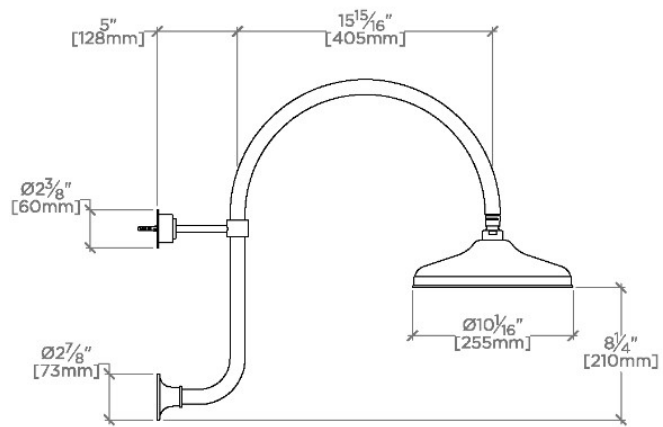

### TECHNICAL DETAILS

Adjustable Versus Fixed Spray: Fixed  
Fittings Hole Diameter: 1 1/4"  
Flow Restriction Options: 1.5, 1.75, 2.0  
Inlet Connection Size: 1/2"  
Inlet Connection Type: Female Straight Threads with  
Rubber Washer  
Pivot: Y  
Primary Material: Brass  
Restricted Maximum Flow Rate: 1.75 gpm  
Water Pressure Maximum: 85.0 psi  
Water Pressure Minimum: 20.0 psi  
Water Pressure Recommended: 45.0 psi

### PRODUCT FEATURES

- Made of Brass
- Features a swivel 10" rain showerhead with easy clean rubber nozzles
- Includes a 20" wall mounted gooseneck shower arm
- Stocked in Brass, Chrome and Nickel
- Rain showerhead available in 1.75gpm (6.6L/min) flow rate

## JULIA

JUS10G

Julia 10" Rain Showerhead with 20" Wall Mounted  
Gooseneck Shower Arm

TOP VIEW SCALE: 1"=1'-0"

FRONT VIEW SCALE: 1"=1'-0"

SIDE VIEW SCALE: 1"=1'-0"