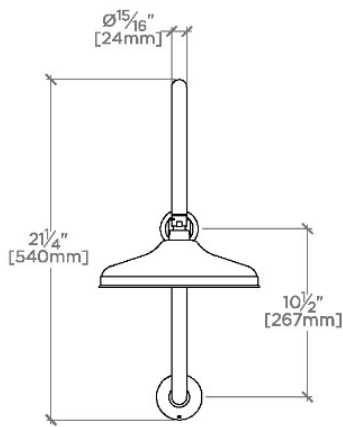

## JUS10G

Julia 10" Rain Showerhead with 20" Wall Mounted  
Gooseneck Shower Arm

SHOWN IN JULIA 10" RAIN SHOWERHEAD WITH 20" WALL MOUNTED GOOSENECK SHOWER ARM | JUS10G

### TECHNICAL DETAILS

Adjustable Versus Fixed Spray: Fixed  
Fittings Hole Diameter: 1 1/4"  
Flow Restriction Options: 1.5, 1.75, 2.0  
Inlet Connection Size: 1/2"  
Inlet Connection Type: Female Straight Threads with  
Rubber Washer  
Pivot: Y  
Primary Material: Brass  
Restricted Maximum Flow Rate: 1.75 gpm  
Water Pressure Maximum: 85.0 psi  
Water Pressure Minimum: 20.0 psi  
Water Pressure Recommended: 45.0 psi

### PRODUCT FEATURES

- Made of Brass
- Features a swivel 10" rain showerhead with easy clean rubber nozzles
- Includes a 20" wall mounted gooseneck shower arm
- Stocked in Brass, Chrome and Nickel
- Rain showerhead available in 1.75gpm (6.6L/min) flow rate

## JULIA

JUS10G

Julia 10" Rain Showerhead with 20" Wall Mounted  
Gooseneck Shower Arm

TOP VIEW SCALE: 1"=1'-0"

FRONT VIEW SCALE: 1"=1'-0"

SIDE VIEW SCALE: 1"=1'-0"