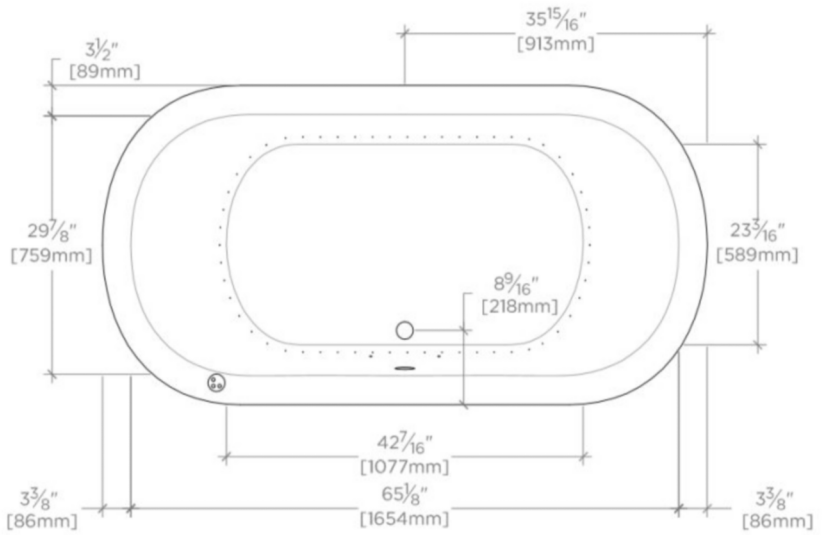

CLASSIC

CL5LAT

Classic 72" x 37" x 22" Left Hand Air Oval Bathtub with Center Drain

SHOWN IN CLASSIC 72" X 37" X 22" RIGHT HAND AIR OVAL BATHTUB WITH CENTER DRAIN| CLAT5R

TECHNICAL DETAILS

ADA Compliance: No
Assembly / Configuration: One Piece
Bathing Type: Bathing, Soaking and Showering
Drilling Option: None
Electric Requirements: 16" high x 30" wide Access Panel
Depth / Width: 940 mm
Height: 559 mm
Installation Type: Drop In or Undermount
Item Weight (Filled): 412.76872 kg
Length: 1829 mm
Number of Holes: Two Hole
Overflow Opening: Yes
Primary Material: Acrylic
Required Electrical Feeds: 120V/15amp Dedicated Line
Single or Double Ended: Double Ended
Suggested Application: Bath

CERTIFICATIONS

PRODUCT (NOTES)

Dimensions of fixtures are nominal. Measure your actual product for rough-in details.

WATERWORKS

CLASSIC

CL5LAT

Classic 72" x 37" x 22" Left Hand Air Oval Bathtub with Center Drain

TOP VIEW

SCALE: 1/2"=1'-0"

SIDE VIEW

SCALE: 1/2"=1'-0"

END VIEW

SCALE: 1/2"=1'-0"