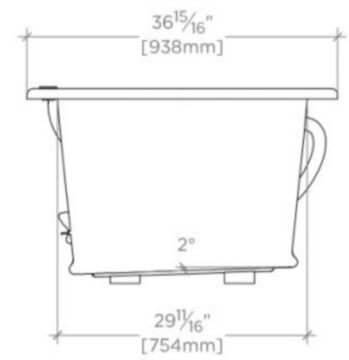

CLASSIC

CL5LAT

Classic 72" x 37" x 22" Left Hand Air Oval Bathtub with Center Drain

SHOWN IN CLASSIC 72" X 37" X 22" RIGHT HAND AIR OVAL BATHTUB WITH CENTER DRAIN| CLAT5R

TECHNICAL DETAILS

ADA Compliance: No
Assembly / Configuration: One Piece
Bathing Type: Bathing, Soaking and Showering
Drilling Option: None
Electric Requirements: 16" high x 30" wide Access Panel
Depth / Width: 940 mm
Height: 559 mm
Installation Type: Drop In or Undermount
Item Weight (Filled): 412.76872 kg
Length: 1829 mm
Number of Holes: Two Hole
Overflow Opening: Yes
Primary Material: Acrylic
Required Electrical Feeds: 120V/15amp Dedicated Line
Single or Double Ended: Double Ended
Suggested Application: Bath

CERTIFICATIONS

PRODUCT (NOTES)

Dimensions of fixtures are nominal. Measure your actual product for rough-in details.

WATERWORKS

CLASSIC

CL5LAT

Classic 72" x 37" x 22" Left Hand Air Oval Bathtub with Center Drain

TOP VIEW

SCALE: 1/2"=1'-0"

SIDE VIEW

SCALE: 1/2"=1'-0"

END VIEW

SCALE: 1/2"=1'-0"