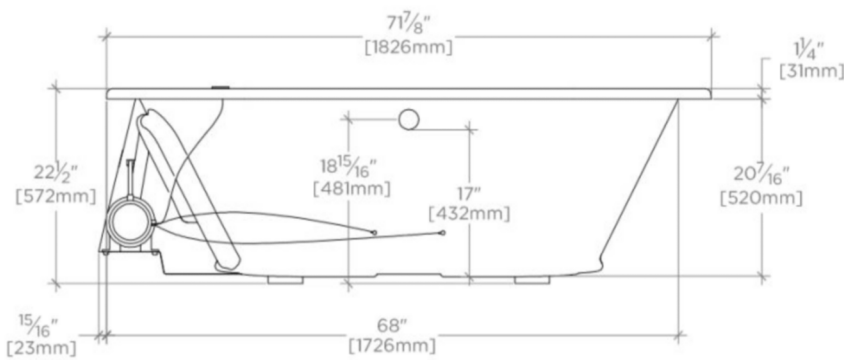

CLASSIC

CL5LAT

Classic 72" x 37" x 22" Left Hand Air Oval Bathtub with Center Drain

SHOWN IN CLASSIC 72" X 37" X 22" RIGHT HAND AIR OVAL BATHTUB WITH CENTER DRAIN| CLAT5R

TECHNICAL DETAILS

ADA Compliance: No
Assembly / Configuration: One Piece
Bathing Type: Bathing, Soaking and Showering
Drilling Option: None
Electric Requirements: 16" high x 30" wide Access Panel
Depth / Width: 940 mm
Height: 559 mm
Installation Type: Drop In or Undermount
Item Weight (Filled): 412.76872 kg
Length: 1829 mm
Number of Holes: Two Hole
Overflow Opening: Yes
Primary Material: Acrylic
Required Electrical Feeds: 120V/15amp Dedicated Line
Single or Double Ended: Double Ended
Suggested Application: Bath

CERTIFICATIONS

PRODUCT (NOTES)

Dimensions of fixtures are nominal. Measure your actual product for rough-in details.

WATERWORKS

CLASSIC

CL5LAT

Classic 72" x 37" x 22" Left Hand Air Oval Bathtub with Center Drain

TOP VIEW

SCALE: 1/2"=1'-0"

SIDE VIEW

SCALE: 1/2"=1'-0"

END VIEW

SCALE: 1/2"=1'-0"