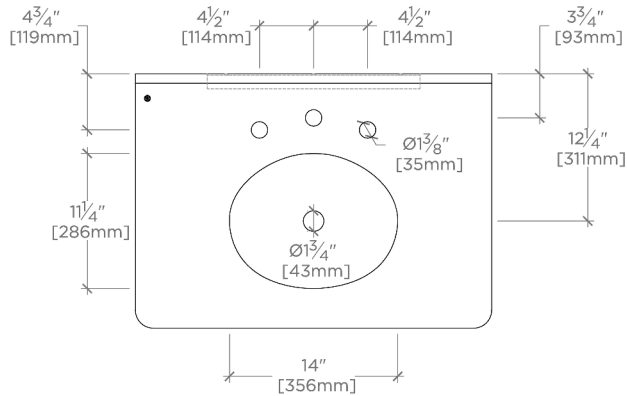

Henry

HNWS29

Metal Round Single Two Leg Washstand

SHOWN IN METAL ROUND SINGLE TWO LEG WASHSTAND | HNWS29

TECHNICAL DETAILS

ADA Compliance: No
Adjustable Levelers Feet: N
Depth/Width: 508 mm
Height: 838 mm
Leg Material: Metal
Length: 737 mm
Number Of Legs: Four
Primary Material: Brass
Sink Visibility: N

PRODUCT (NOTES)

WATERWORKS

Henry

HNWS29

Metal Round Single Two Leg Washstand

TOP VIEW

SCALE: 3/4"=1'-0"

FRONT VIEW

SCALE: 3/4"=1'-0"

SIDE VIEW

SCALE: 3/4"=1'-0"