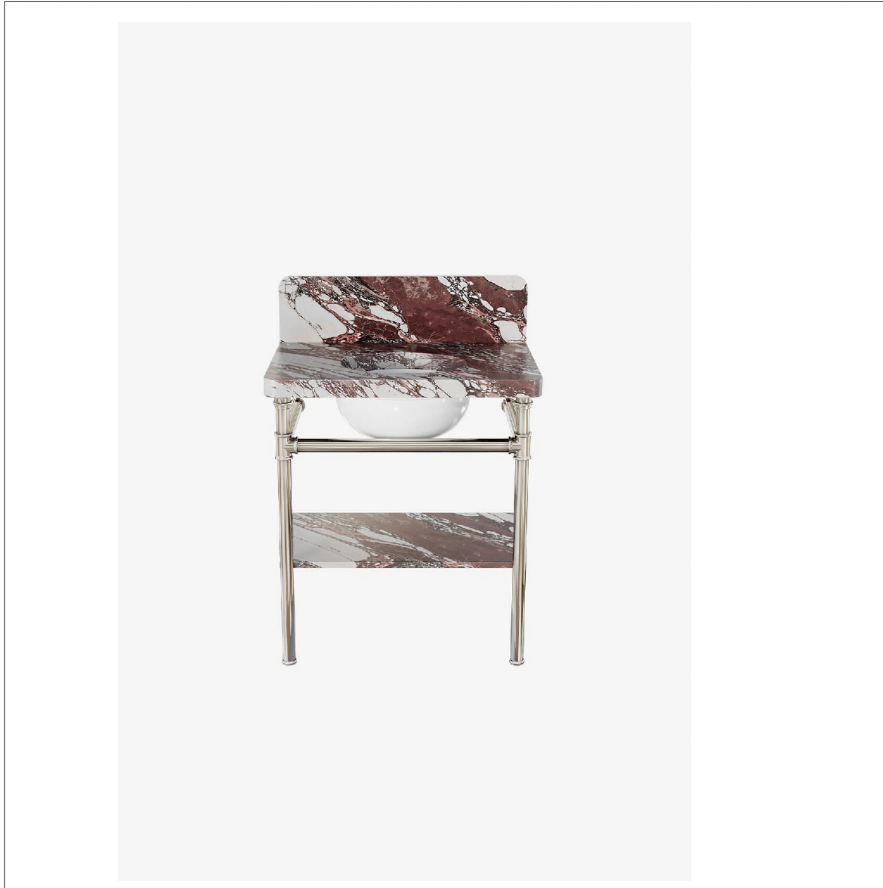

Henry

HNWS29

Metal Round Single Two Leg Washstand

SHOWN IN METAL ROUND SINGLE TWO LEG WASHSTAND | HNWS29

TECHNICAL DETAILS

ADA Compliance: No
Adjustable Levelers Feet: N
Depth/Width: 508 mm
Height: 838 mm
Leg Material: Metal
Length: 737 mm
Number Of Legs: Four
Primary Material: Brass
Sink Visibility: N

CODES & STANDARDS

PRODUCT FEATURES

Solid Brass

Made in the UK

Slab and backsplash carved from a solid block of stone.

Includes sink and choice of 5CM stone top in one of our 8 standard offerings

CERTIFICATIONS

PRODUCT (NOTES)

WATERWORKS

Henry

HNWS29

Metal Round Single Two Leg Washstand

TOP VIEW

SCALE: 3/4"=1'-0"

FRONT VIEW

SCALE: 3/4"=1'-0"

SIDE VIEW

SCALE: 3/4"=1'-0"