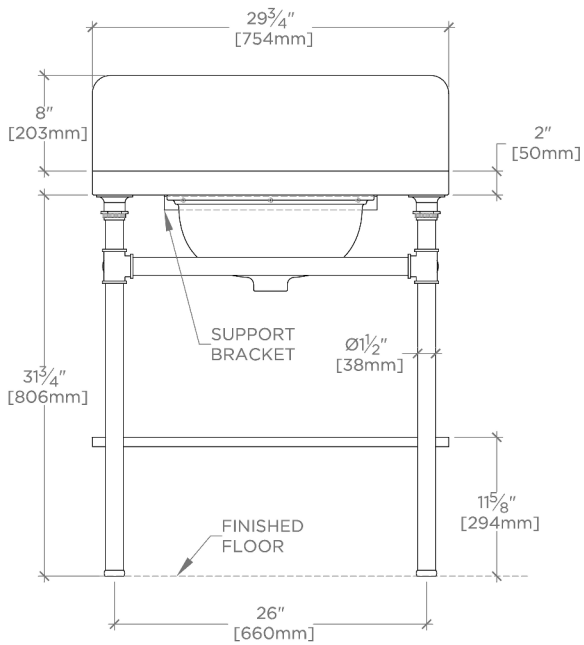

Henry

HNWS29

Metal Round Single Two Leg Washstand

SHOWN IN METAL ROUND SINGLE TWO LEG WASHSTAND | HNWS29

TECHNICAL DETAILS

ADA Compliance: No
Adjustable Levelers Feet: N
Depth/Width: 508 mm
Height: 838 mm
Leg Material: Metal
Length: 737 mm
Number Of Legs: Four
Primary Material: Brass
Sink Visibility: N

PRODUCT (NOTES)

WATERWORKS

Henry

HNWS29

Metal Round Single Two Leg Washstand

TOP VIEW

SCALE: 3/4"=1'-0"

FRONT VIEW

SCALE: 3/4"=1'-0"

SIDE VIEW

SCALE: 3/4"=1'-0"