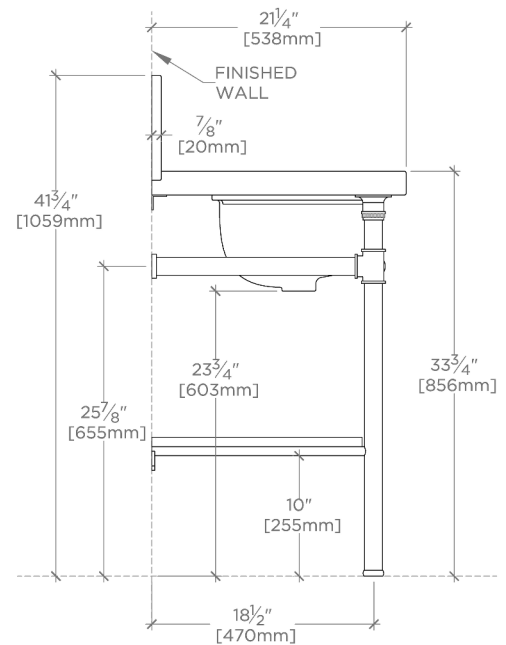

Henry

HNWS29

Metal Round Single Two Leg Washstand

SHOWN IN METAL ROUND SINGLE TWO LEG WASHSTAND | HNWS29

TECHNICAL DETAILS

ADA Compliance: No
Adjustable Levelers Feet: N
Depth/Width: 508 mm
Height: 838 mm
Leg Material: Metal
Length: 737 mm
Number Of Legs: Four
Primary Material: Brass
Sink Visibility: N

PRODUCT (NOTES)

WATERWORKS

Henry

HNWS29

Metal Round Single Two Leg Washstand

TOP VIEW

SCALE: 3/4"=1'-0"

FRONT VIEW

SCALE: 3/4"=1'-0"

SIDE VIEW

SCALE: 3/4"=1'-0"